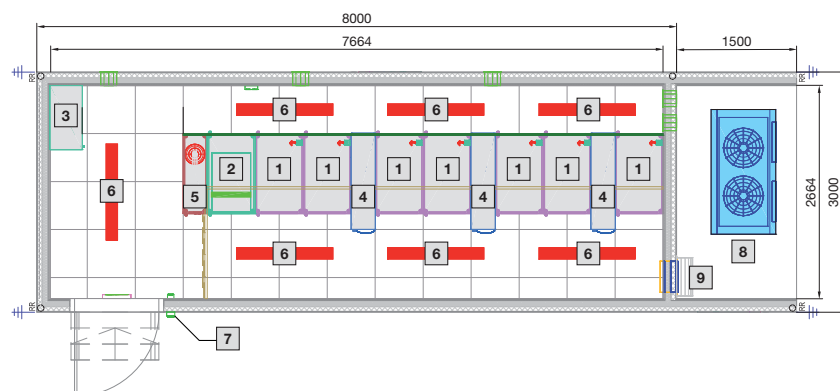

Type 9

- 1 Rack W 600 x H 2000 x D 1000 mm
- 2 UPS and battery rack
- 3 Power distributor
- 4 LCP Inline
- 5 Extinguisher system DET-AC XL
- 6 Lights
- 7 Access monitoring
- 8 Chiller
- 9 Overpressure discharge