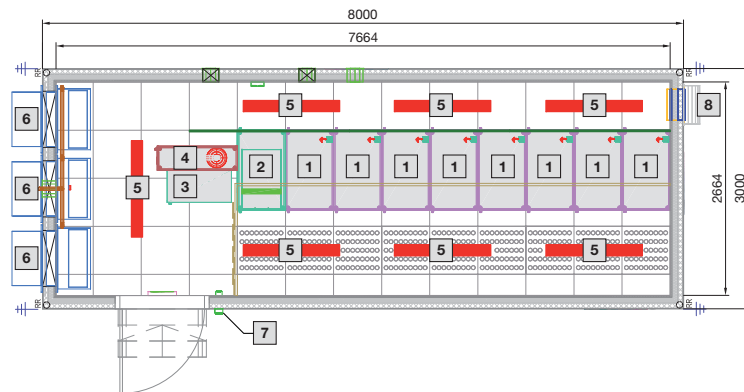

Data Centre Container

Front view

Top view

Version	External dimension T1 mm	Internal dimension T2 mm
Type 1	6058	5722
Type 2	8000	7664
Type 3	10000	9664
Type 4	11500	11164
Type 5	6058	5722
Type 6	8000	7664
Type 7	10000	9664
Type 8	11500	11164
Type 9	8000	7664

1 Cut-out for pressure relief valve
W 400 x H 345 mm

2 Cable ducts

3 Access door to containment area

IT infrastructure

IT security solutions

Data Centre Container

Type 1

- 1 Rack W 600 x H 2000 x D 1000 mm
- 2 UPS rack
- 3 Power distributor
- 4 Extinguisher system DET-AC XL
- 5 Lights
- 6 Air-conditioning system
- 7 Access monitoring
- 8 Overpressure discharge

Type 2

- 1 Rack W 600 x H 2000 x D 1000 mm
- 2 UPS rack
- 3 Power distributor
- 4 Extinguisher system DET-AC XL
- 5 Lights
- 6 Air-conditioning system
- 7 Access monitoring
- 8 Overpressure discharge

Data Centre Container

Type 3

- 1 Rack W 600 x H 2000 x D 1000 mm
- 2 UPS and battery rack
- 3 Power distributor
- 4 Extinguisher system DET-AC XL
- 5 Lights
- 6 Air-conditioning system
- 7 Access monitoring
- 8 Overpressure discharge