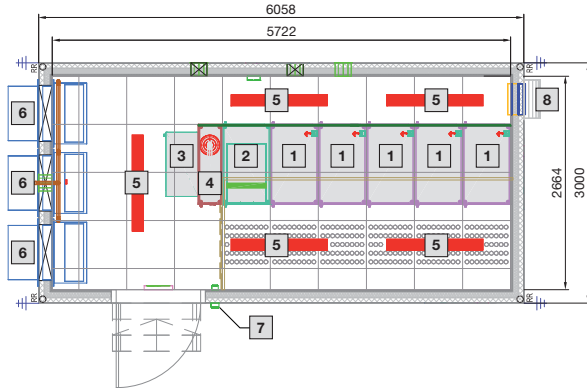

Data Centre Container

Front view

Top view

Version	External dimension T1 mm	Internal dimension T2 mm
Type 1	6058	5722
Type 2	8000	7664
Type 3	10000	9664
Type 4	11500	11164
Type 5	6058	5722
Type 6	8000	7664
Type 7	10000	9664
Type 8	11500	11164
Type 9	8000	7664

1 Cut-out for pressure relief valve
W 400 x H 345 mm

2 Cable ducts

3 Access door to containment area

IT infrastructure

IT security solutions

Data Centre Container

Type 1

- 1 Rack W 600 x H 2000 x D 1000 mm
- 2 UPS rack
- 3 Power distributor
- 4 Extinguisher system DET-AC XL
- 5 Lights
- 6 Air-conditioning system
- 7 Access monitoring
- 8 Overpressure discharge

Type 2

- 1 Rack W 600 x H 2000 x D 1000 mm
- 2 UPS rack
- 3 Power distributor
- 4 Extinguisher system DET-AC XL
- 5 Lights
- 6 Air-conditioning system
- 7 Access monitoring
- 8 Overpressure discharge

Data Centre Container