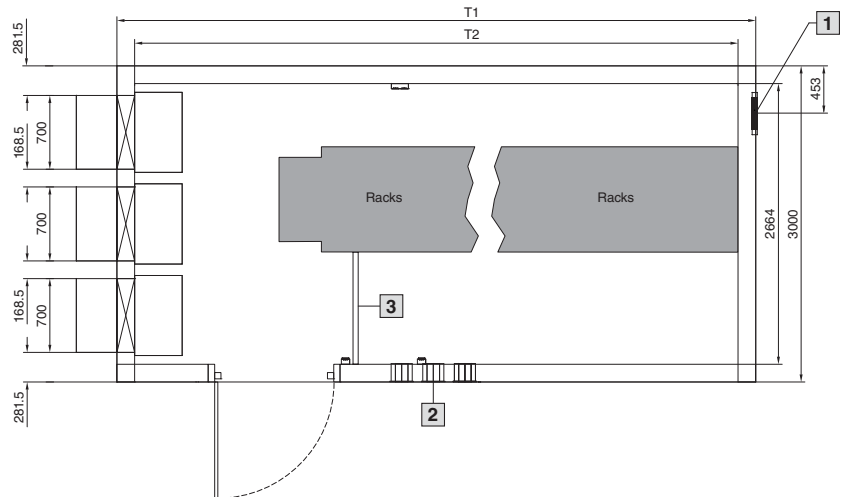

Data Centre Container

Front view

Top view

Version	External dimension T1 mm	Internal dimension T2 mm
Type 1	6058	5722
Type 2	8000	7664
Type 3	10000	9664
Type 4	11500	11164
Type 5	6058	5722
Type 6	8000	7664
Type 7	10000	9664
Type 8	11500	11164
Type 9	8000	7664

1 Cut-out for pressure relief valve
W 400 x H 345 mm

2 Cable ducts

3 Access door to containment area

IT infrastructure

IT security solutions

Data Centre Container

Type 1

- 1 Rack W 600 x H 2000 x D 1000 mm
- 2 UPS rack
- 3 Power distributor
- 4 Extinguisher system DET-AC XL
- 5 Lights
- 6 Air-conditioning system
- 7 Access monitoring
- 8 Overpressure discharge

Type 2

- 1 Rack W 600 x H 2000 x D 1000 mm
- 2 UPS rack
- 3 Power distributor
- 4 Extinguisher system DET-AC XL
- 5 Lights
- 6 Air-conditioning system
- 7 Access monitoring
- 8 Overpressure discharge

Data Centre Container

Type 3

- 1 Rack W 600 x H 2000 x D 1000 mm
- 2 UPS and battery rack
- 3 Power distributor
- 4 Extinguisher system DET-AC XL
- 5 Lights
- 6 Air-conditioning system
- 7 Access monitoring
- 8 Overpressure discharge