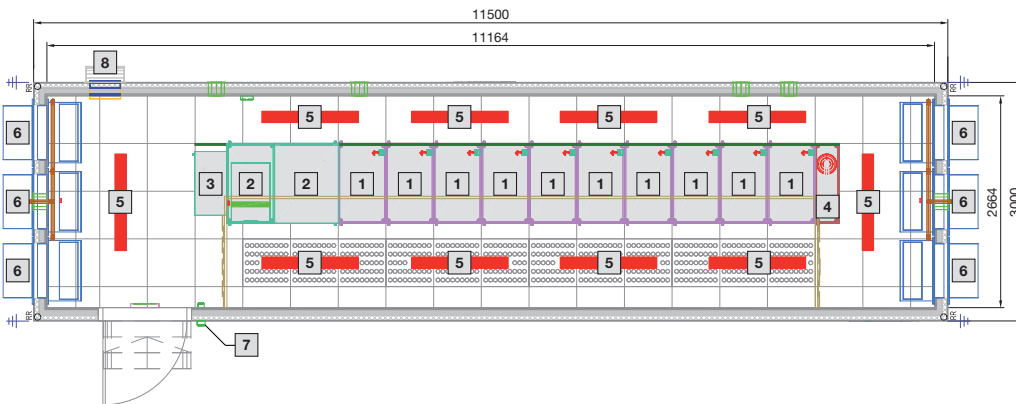

Type 4

- 1 Rack W 600 x H 2000 x D 1000 mm
- 2 UPS and battery rack
- 3 Power distributor
- 4 Extinguisher system DET-AC XL
- 5 Lights
- 6 Air-conditioning system
- 7 Access monitoring
- 8 Overpressure discharge