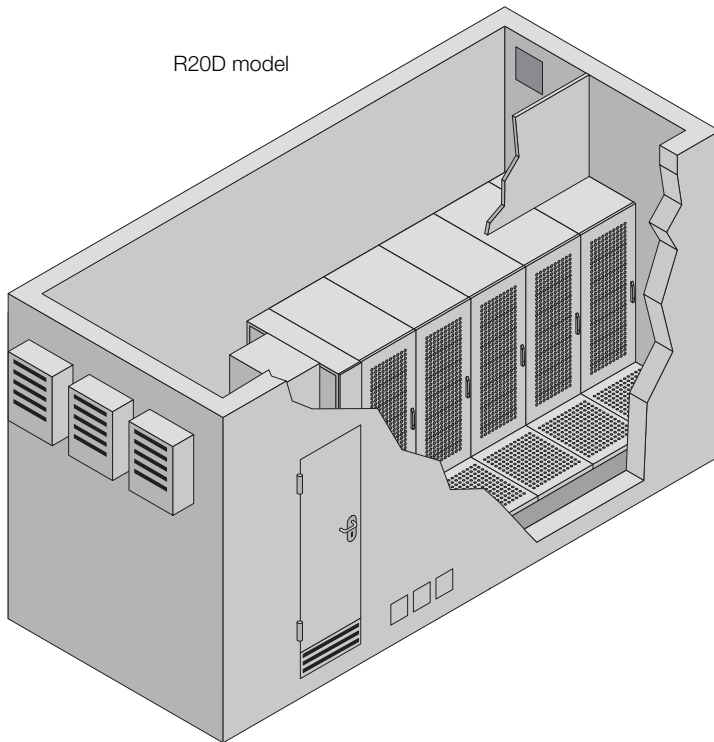

Data Centre Container

Front view

Top view

Version	External dimension T1 mm	Internal dimension T2 mm
Type 1	6058	5722
Type 2	8000	7664
Type 3	10000	9664
Type 4	11500	11164
Type 5	6058	5722
Type 6	8000	7664
Type 7	10000	9664
Type 8	11500	11164
Type 9	8000	7664

1 Cut-out for pressure relief valve
W 400 x H 345 mm

2 Cable ducts

3 Access door to containment area

IT infrastructure

IT security solutions

Data Centre Container

Type 1

- 1 Rack W 600 x H 2000 x D 1000 mm
- 2 UPS rack
- 3 Power distributor
- 4 Extinguisher system DET-AC XL
- 5 Lights
- 6 Air-conditioning system
- 7 Access monitoring
- 8 Overpressure discharge

Type 2

- 1 Rack W 600 x H 2000 x D 1000 mm
- 2 UPS rack
- 3 Power distributor
- 4 Extinguisher system DET-AC XL
- 5 Lights
- 6 Air-conditioning system
- 7 Access monitoring
- 8 Overpressure discharge

Data Centre Container

Type 3

- 1 Rack W 600 x H 2000 x D 1000 mm
- 2 UPS and battery rack
- 3 Power distributor
- 4 Extinguisher system DET-AC XL
- 5 Lights
- 6 Air-conditioning system
- 7 Access monitoring
- 8 Overpressure discharge