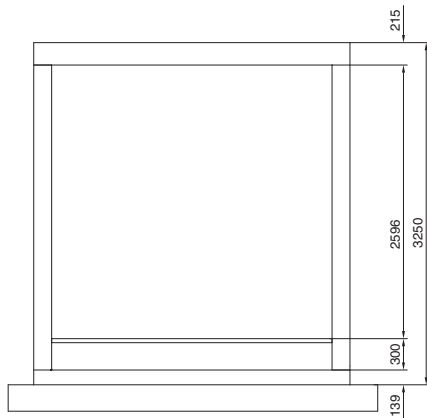

Data Centre Container

Front view

Top view

Version	External dimension T1 mm	Internal dimension T2 mm
Type 1	6058	5722
Type 2	8000	7664
Type 3	10000	9664
Type 4	11500	11164
Type 5	6058	5722
Type 6	8000	7664
Type 7	10000	9664
Type 8	11500	11164
Type 9	8000	7664

1 Cut-out for pressure relief valve
W 400 x H 345 mm

2 Cable ducts

3 Access door to containment area

IT infrastructure

IT security solutions

Data Centre Container

Type 1

- 1 Rack W 600 x H 2000 x D 1000 mm
- 2 UPS rack
- 3 Power distributor
- 4 Extinguisher system DET-AC XL
- 5 Lights
- 6 Air-conditioning system
- 7 Access monitoring
- 8 Overpressure discharge