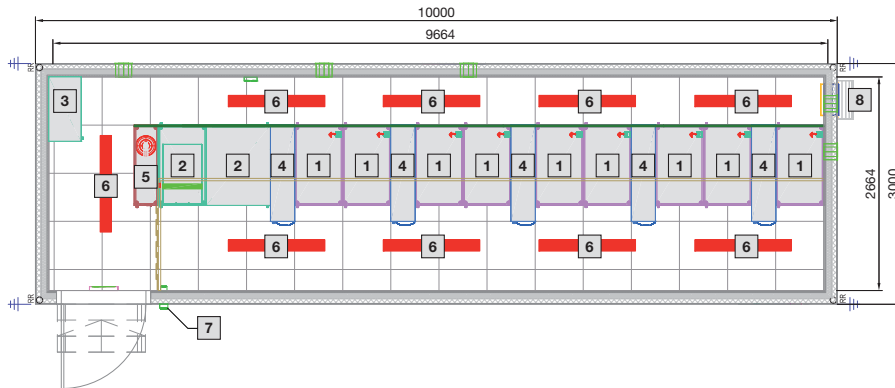

Data Centre Container

Type 7

- 1 Rack W 600 x H 2000 x D 1000 mm
- 2 UPS and battery rack
- 3 Power distributor
- 4 LCP Inline
- 5 Extinguisher system DET-AC XL
- 6 Lights
- 7 Access monitoring
- 8 Overpressure discharge