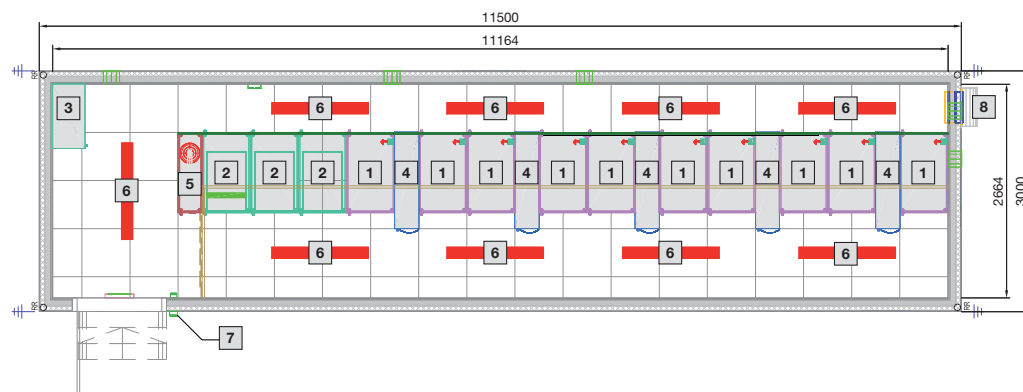

Type 8

- 1 Rack W 600 x H 2000 x D 1000 mm
- 2 UPS and battery rack
- 3 Power distributor
- 4 LCP Inline
- 5 Extinguisher system DET-AC XL
- 6 Lights
- 7 Access monitoring
- 8 Overpressure discharge