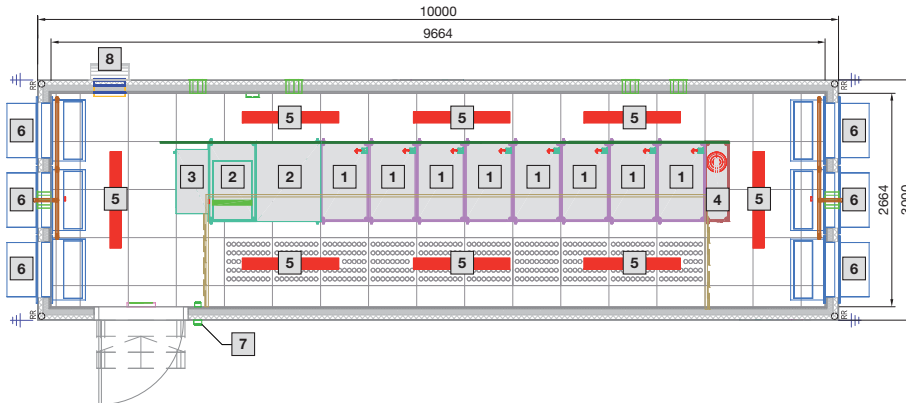

Data Centre Container

Front view

Top view

Version	External dimension T1 mm	Internal dimension T2 mm
Type 1	6058	5722
Type 2	8000	7664
Type 3	10000	9664
Type 4	11500	11164
Type 5	6058	5722
Type 6	8000	7664
Type 7	10000	9664
Type 8	11500	11164
Type 9	8000	7664

1 Cut-out for pressure relief valve
W 400 x H 345 mm

2 Cable ducts

3 Access door to containment area

IT infrastructure

IT security solutions

Data Centre Container

Type 1

- 1 Rack W 600 x H 2000 x D 1000 mm
- 2 UPS rack
- 3 Power distributor
- 4 Extinguisher system DET-AC XL
- 5 Lights
- 6 Air-conditioning system
- 7 Access monitoring
- 8 Overpressure discharge

Type 2

- 1 Rack W 600 x H 2000 x D 1000 mm
- 2 UPS rack
- 3 Power distributor
- 4 Extinguisher system DET-AC XL
- 5 Lights
- 6 Air-conditioning system
- 7 Access monitoring
- 8 Overpressure discharge

Data Centre Container

Type 3

- 1 Rack W 600 x H 2000 x D 1000 mm
- 2 UPS and battery rack
- 3 Power distributor
- 4 Extinguisher system DET-AC XL
- 5 Lights
- 6 Air-conditioning system
- 7 Access monitoring
- 8 Overpressure discharge