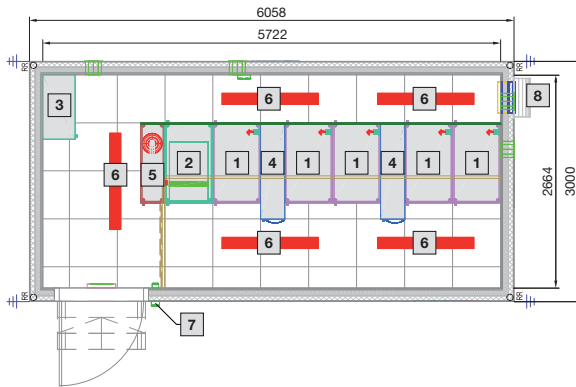

IT infrastructure

IT security solutions

Data Centre Container

Type 5

- 1 Rack W 600 x H 2000 x D 1000 mm
- 2 UPS rack
- 3 Power distributor
- 4 LCP Inline
- 5 Extinguisher system DET-AC XL
- 6 Lights
- 7 Access monitoring
- 8 Overpressure discharge