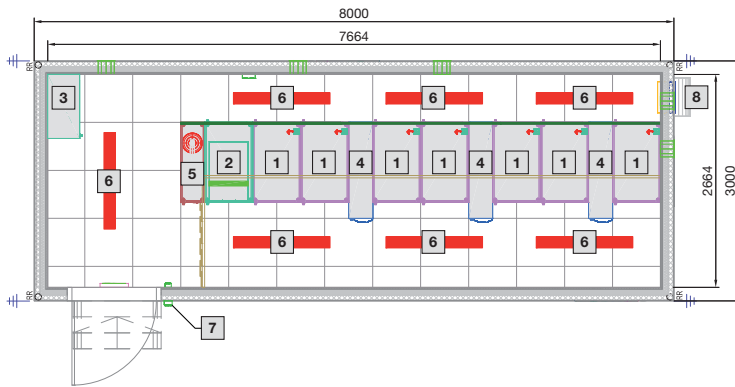

Type 6

- 1 Rack W 600 x H 2000 x D 1000 mm
- 2 UPS rack
- 3 Power distributor
- 4 LCP Inline
- 5 Extinguisher system DET-AC XL
- 6 Lights
- 7 Access monitoring
- 8 Overpressure discharge