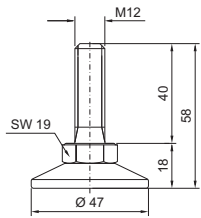

System accessories

Base

Levelling feet

for TS, TS IT, SE, PC, IW

PS 4612.000

DK 7493.100