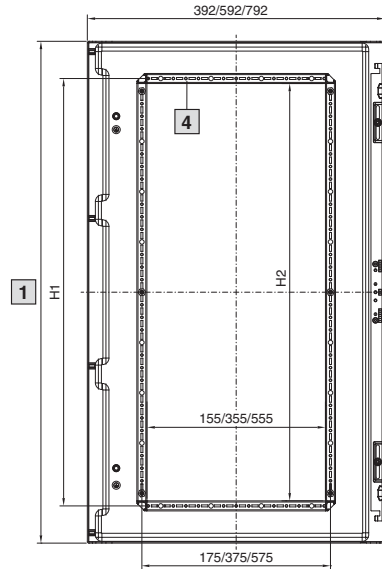

### Partial doors

Without viewing window

Height mm	H1	H2
150	53	13
200	103	63
300	203	163
400	303	263
600	503	463
800	703	663

Height mm	H1	H2
1000	850	830
1600	1450	1430
1800	1650	1630
2000	1850	1830

- 1 Height -2 mm
- 2 Usable interior area
- 3 Perforated mounting strip (accessory)
- 4 Tubular door frame

With viewing window

Height mm	H1	H2	H3
600	503	463	450
800	703	663	650

- 1 Height -2 mm
- 2 Perforated mounting strip (accessory)