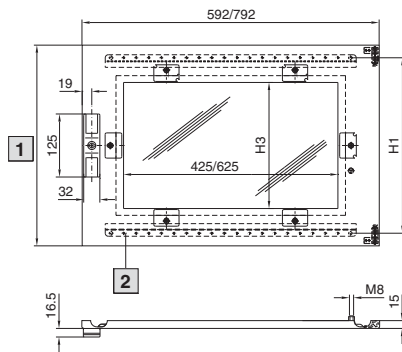

### Partial doors

Without viewing window

Height mm	H1	H2
150	53	13
200	103	63
300	203	163
400	303	263
600	503	463
800	703	663

Height mm	H1	H2
1000	850	830
1600	1450	1430
1800	1650	1630
2000	1850	1830

- 1 Height -2 mm
- 2 Usable interior area
- 3 Perforated mounting strip (accessory)
- 4 Tubular door frame

With viewing window

Height mm	H1	H2	H3
600	503	463	450
800	703	663	650

- 1 Height -2 mm
- 2 Perforated mounting strip (accessory)