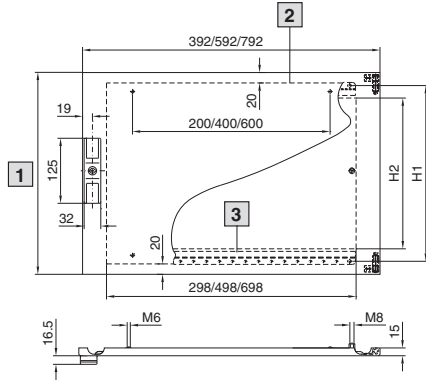

### Partial doors

Without viewing window

Height mm	H1	H2
150	53	13
200	103	63
300	203	163
400	303	263
600	503	463
800	703	663

Height mm	H1	H2
1000	850	830
1600	1450	1430
1800	1650	1630
2000	1850	1830

- 1 Height -2 mm
- 2 Usable interior area
- 3 Perforated mounting strip (accessory)
- 4 Tubular door frame

With viewing window

Height mm	H1	H2	H3
600	503	463	450
800	703	663	650

- 1 Height -2 mm
- 2 Perforated mounting strip (accessory)