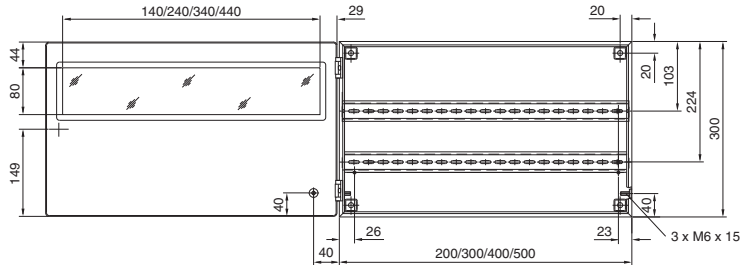

Enclosures

Small enclosures

Bus enclosures BG

BG 1583.520, BG 1584.520, BG 1585.520, BG 1586.520

BG 1583.520

BG 1584.520

BG 1585.520

BG 1586.520

BG 1605.520, BG 1606.520

BG 1605.520

BG 1606.520

BG 1558.510, BG 1559.510

1 Only for BG 1559.510
i.L. = Clearance width

Bus enclosures BG

BG 1577.XXX, BG 1578.XXX, BG 1579.XXX

Model No. BG	Dimensions mm					Heights of viewing windows mm	
	B	H	T	F1	G1	H1	H2
1577.500	400	300	155	385	275	-	-
1577.530						190	42
1577.450						155	92
1578.500	600	300	155	585	275	-	-
1578.530						190	42
1578.450						155	92
1579.500	800	300	155	785	275	-	-
1579.530						190	42
1579.450						155	92

i.L. = Clearance width

BG 1611.510

i.L. = Clearance width

BG 1609.510

i.L. = Clearance width