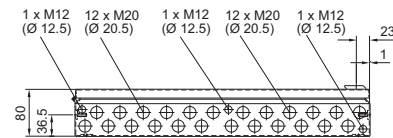

Enclosures

Small enclosures

Bus enclosures BG

BG 1583.520, BG 1584.520, BG 1585.520, BG 1586.520

BG 1583.520

BG 1584.520

BG 1585.520

BG 1586.520

BG 1605.520, BG 1606.520

BG 1605.520

BG 1606.520

BG 1558.510, BG 1559.510

1 Only for BG 1559.510
i.L. = Clearance width

Bus enclosures BG

BG 1577.XXX, BG 1578.XXX, BG 1579.XXX

Model No. BG	Dimensions mm					Heights of viewing windows mm	
	B	H	T	F1	G1	H1	H2
1577.500	400	300	155	385	275	-	-
1577.530						190	42
1577.450						155	92
1578.500	600	300	155	585	275	-	-
1578.530						190	42
1578.450						155	92
1579.500	800	300	155	785	275	-	-
1579.530						190	42
1579.450						155	92

i.L. = Clearance width

BG 1611.510

i.L. = Clearance width

BG 1609.510

i.L. = Clearance width