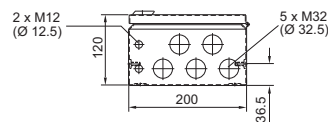

Enclosures

Small enclosures

Bus enclosures BG

BG 1583.520, BG 1584.520, BG 1585.520, BG 1586.520

BG 1583.520

BG 1584.520

BG 1585.520

BG 1586.520

BG 1605.520, BG 1606.520

BG 1605.520

BG 1606.520

BG 1558.510, BG 1559.510

1 Only for BG 1559.510
i.L. = Clearance width

Bus enclosures BG

BG 1577.XXX, BG 1578.XXX, BG 1579.XXX

Model No. BG	Dimensions mm					Heights of viewing windows mm	
	B	H	T	F1	G1	H1	H2
1577.500	400	300	155	385	275	-	-
1577.530						190	42
1577.450						155	92
1578.500	600	300	155	585	275	-	-
1578.530						190	42
1578.450						155	92
1579.500	800	300	155	785	275	-	-
1579.530						190	42
1579.450						155	92

i.L. = Clearance width

BG 1611.510

i.L. = Clearance width

BG 1609.510

i.L. = Clearance width