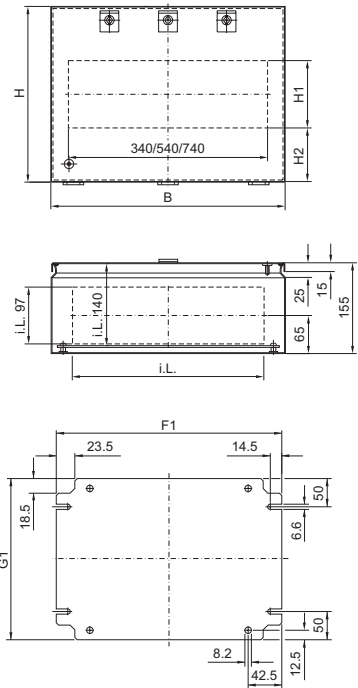

BG 1605.520, BG 1606.520

BG 1605.520

BG 1606.520

BG 1558.510, BG 1559.510

1 Only for BG 1559.510
i.L. = Clearance width

Bus enclosures BG

BG 1577.XXX, BG 1578.XXX, BG 1579.XXX

Model No. BG	Dimensions mm					Heights of viewing windows mm	
	B	H	T	F1	G1	H1	H2
1577.500	400	300	155	385	275	-	-
1577.530						190	42
1577.450						155	92
1578.500	600	300	155	585	275	-	-
1578.530						190	42
1578.450						155	92
1579.500	800	300	155	785	275	-	-
1579.530						190	42
1579.450						155	92

i.L. = Clearance width

BG 1611.510

i.L. = Clearance width

BG 1609.510

i.L. = Clearance width