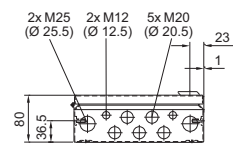

Enclosures

Small enclosures

Bus enclosures BG

BG 1583.520, BG 1584.520, BG 1585.520, BG 1586.520

BG 1583.520

BG 1584.520

BG 1585.520

BG 1586.520

BG 1605.520, BG 1606.520

BG 1605.520

BG 1606.520

BG 1558.510, BG 1559.510

1 Only for BG 1559.510
i.L. = Clearance width

Bus enclosures BG

BG 1577.XXX, BG 1578.XXX, BG 1579.XXX

Model No. BG	Dimensions mm					Heights of viewing windows mm	
	B	H	T	F1	G1	H1	H2
1577.500	400	300	155	385	275	-	-
1577.530						190	42
1577.450						155	92
1578.500	600	300	155	585	275	-	-
1578.530						190	42
1578.450						155	92
1579.500	800	300	155	785	275	-	-
1579.530						190	42
1579.450						155	92

i.L. = Clearance width

BG 1611.510

i.L. = Clearance width

BG 1609.510

i.L. = Clearance width