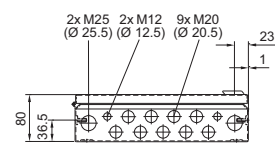

Enclosures

Small enclosures

Bus enclosures BG

BG 1583.520, BG 1584.520, BG 1585.520, BG 1586.520

BG 1583.520

BG 1584.520

BG 1585.520

BG 1586.520

BG 1605.520, BG 1606.520

BG 1605.520

BG 1606.520

BG 1558.510, BG 1559.510

1 Only for BG 1559.510
i.L. = Clearance width

Bus enclosures BG

BG 1577.XXX, BG 1578.XXX, BG 1579.XXX

Model No. BG	Dimensions mm					Heights of viewing windows mm	
	B	H	T	F1	G1	H1	H2
1577.500	400	300	155	385	275	-	-
1577.530						190	42
1577.450						155	92
1578.500	600	300	155	585	275	-	-
1578.530						190	42
1578.450						155	92
1579.500	800	300	155	785	275	-	-
1579.530						190	42
1579.450						155	92

i.L. = Clearance width

BG 1611.510

i.L. = Clearance width

BG 1609.510

i.L. = Clearance width