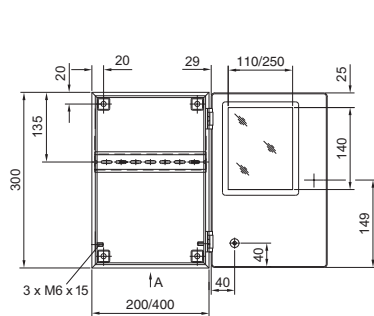

Enclosures

Small enclosures

Bus enclosures BG

BG 1583.520, BG 1584.520, BG 1585.520, BG 1586.520

BG 1583.520

BG 1584.520

BG 1585.520

BG 1586.520

BG 1605.520, BG 1606.520

BG 1605.520

BG 1606.520

BG 1558.510, BG 1559.510

1 Only for BG 1559.510
i.L. = Clearance width

Bus enclosures BG

BG 1577.XXX, BG 1578.XXX, BG 1579.XXX

Model No. BG	Dimensions mm					Heights of viewing windows mm	
	B	H	T	F1	G1	H1	H2
1577.500	400	300	155	385	275	-	-
1577.530						190	42
1577.450						155	92
1578.500	600	300	155	585	275	-	-
1578.530						190	42
1578.450						155	92
1579.500	800	300	155	785	275	-	-
1579.530						190	42
1579.450						155	92

i.L. = Clearance width

BG 1611.510

i.L. = Clearance width

BG 1609.510

i.L. = Clearance width