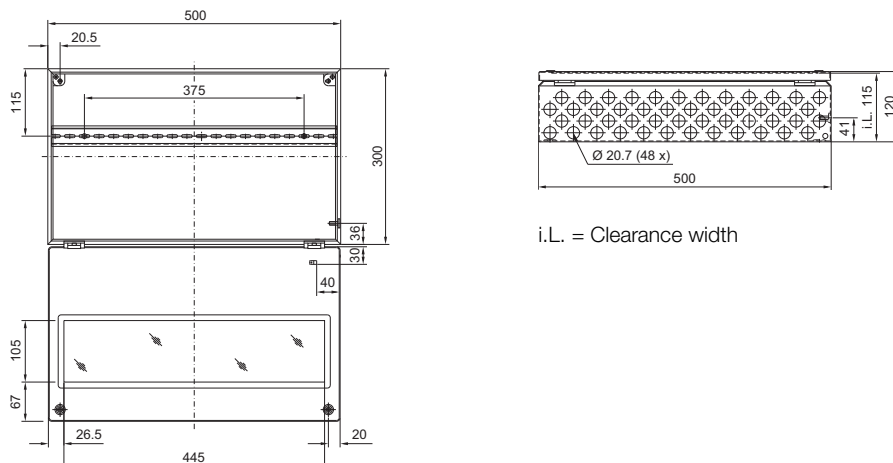

BG 1605.520, BG 1606.520

BG 1605.520

BG 1606.520

BG 1558.510, BG 1559.510

1 Only for BG 1559.510
i.L. = Clearance width

Bus enclosures BG

BG 1577.XXX, BG 1578.XXX, BG 1579.XXX

Model No. BG	Dimensions mm					Heights of viewing windows mm	
	B	H	T	F1	G1	H1	H2
1577.500	400	300	155	385	275	-	-
1577.530						190	42
1577.450						155	92
1578.500	600	300	155	585	275	-	-
1578.530						190	42
1578.450						155	92
1579.500	800	300	155	785	275	-	-
1579.530						190	42
1579.450						155	92

i.L. = Clearance width

BG 1611.510

i.L. = Clearance width

BG 1609.510

i.L. = Clearance width