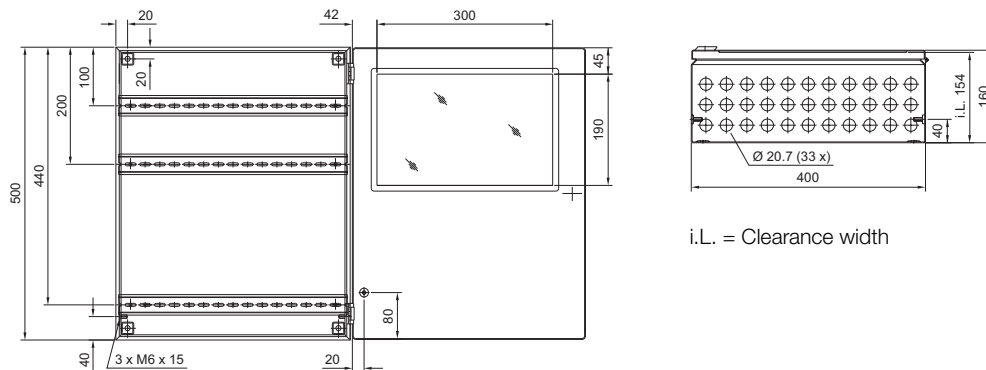

BG 1605.520, BG 1606.520

BG 1605.520

BG 1606.520

BG 1558.510, BG 1559.510

1 Only for BG 1559.510
i.L. = Clearance width

Bus enclosures BG

BG 1577.XXX, BG 1578.XXX, BG 1579.XXX

Model No. BG	Dimensions mm					Heights of viewing windows mm	
	B	H	T	F1	G1	H1	H2
1577.500	400	300	155	385	275	-	-
1577.530						190	42
1577.450						155	92
1578.500	600	300	155	585	275	-	-
1578.530						190	42
1578.450						155	92
1579.500	800	300	155	785	275	-	-
1579.530						190	42
1579.450						155	92

i.L. = Clearance width

BG 1611.510

i.L. = Clearance width

BG 1609.510

i.L. = Clearance width