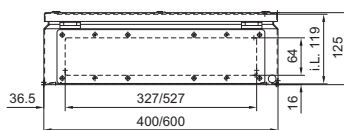

BG 1605.520, BG 1606.520

BG 1605.520

BG 1606.520

BG 1558.510, BG 1559.510

1 Only for BG 1559.510
i.L. = Clearance width

Bus enclosures BG

BG 1577.XXX, BG 1578.XXX, BG 1579.XXX

Model No. BG	Dimensions mm					Heights of viewing windows mm	
	B	H	T	F1	G1	H1	H2
1577.500	400	300	155	385	275	-	-
1577.530						190	42
1577.450						155	92
1578.500	600	300	155	585	275	-	-
1578.530						190	42
1578.450						155	92
1579.500	800	300	155	785	275	-	-
1579.530						190	42
1579.450						155	92

i.L. = Clearance width

BG 1611.510

i.L. = Clearance width

BG 1609.510

i.L. = Clearance width