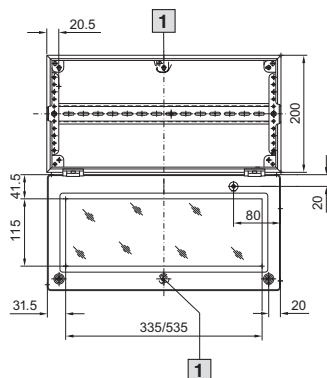

BG 1605.520, BG 1606.520

BG 1605.520

BG 1606.520

BG 1558.510, BG 1559.510

1 Only for BG 1559.510
i.L. = Clearance width

Bus enclosures BG

BG 1577.XXX, BG 1578.XXX, BG 1579.XXX

Model No. BG	Dimensions mm					Heights of viewing windows mm	
	B	H	T	F1	G1	H1	H2
1577.500	400	300	155	385	275	-	-
1577.530						190	42
1577.450						155	92
1578.500	600	300	155	585	275	-	-
1578.530						190	42
1578.450						155	92
1579.500	800	300	155	785	275	-	-
1579.530						190	42
1579.450						155	92

i.L. = Clearance width

BG 1611.510

i.L. = Clearance width

BG 1609.510

i.L. = Clearance width