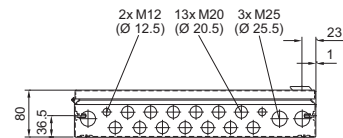

Enclosures

Small enclosures

Bus enclosures BG

BG 1583.520, BG 1584.520, BG 1585.520, BG 1586.520

BG 1583.520

BG 1584.520

BG 1585.520

BG 1586.520

BG 1605.520, BG 1606.520

BG 1605.520

BG 1606.520

BG 1558.510, BG 1559.510

1 Only for BG 1559.510
i.L. = Clearance width

Bus enclosures BG

BG 1577.XXX, BG 1578.XXX, BG 1579.XXX

Model No. BG	Dimensions mm					Heights of viewing windows mm	
	B	H	T	F1	G1	H1	H2
1577.500	400	300	155	385	275	-	-
1577.530						190	42
1577.450						155	92
1578.500	600	300	155	585	275	-	-
1578.530						190	42
1578.450						155	92
1579.500	800	300	155	785	275	-	-
1579.530						190	42
1579.450						155	92

i.L. = Clearance width

BG 1611.510

i.L. = Clearance width

BG 1609.510

i.L. = Clearance width