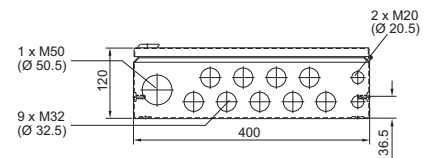

Enclosures

Small enclosures

Bus enclosures BG

BG 1583.520, BG 1584.520, BG 1585.520, BG 1586.520

BG 1583.520

BG 1584.520

BG 1585.520

BG 1586.520

BG 1605.520, BG 1606.520

BG 1605.520

BG 1606.520

BG 1558.510, BG 1559.510

1 Only for BG 1559.510
i.L. = Clearance width

Bus enclosures BG

BG 1577.XXX, BG 1578.XXX, BG 1579.XXX

Model No. BG	Dimensions mm					Heights of viewing windows mm	
	B	H	T	F1	G1	H1	H2
1577.500	400	300	155	385	275	-	-
1577.530						190	42
1577.450						155	92
1578.500	600	300	155	585	275	-	-
1578.530						190	42
1578.450						155	92
1579.500	800	300	155	785	275	-	-
1579.530						190	42
1579.450						155	92

i.L. = Clearance width

BG 1611.510

i.L. = Clearance width

BG 1609.510

i.L. = Clearance width