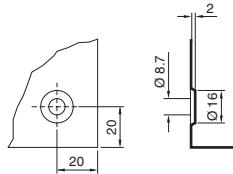

### Compact system enclosures CM

CM 5110.500 – 5117.500

CM 5118.500 – 5123.500

Dimensions for floor-mounting: B6, T6

Dimensions for wall-mounting

- X** Door interior view
- Y** Hole for eyebolts
- 1** Does not apply to H = 800
- 2** Only for enclosure width from 1000 mm