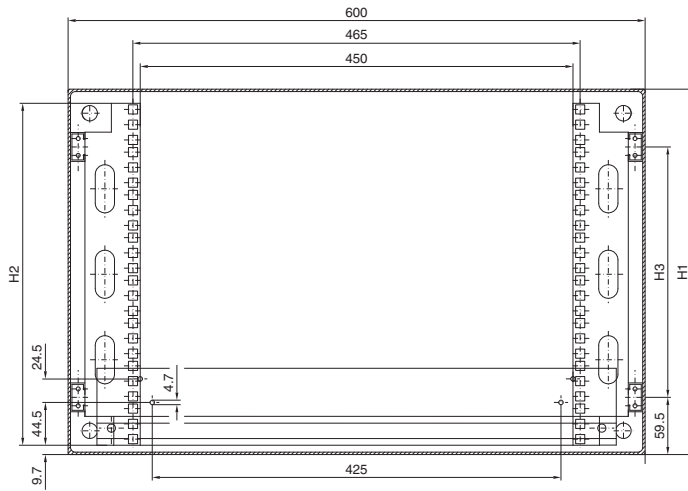

Enclosures

IT enclosures

Wall-mounted enclosure AE

with 482.6 mm (19") mounting angles, depth-variable

Model No. DK	U	Height dimensions mm		
		H1	H2	H3
7641.000	8	380	355	261
7643.000	13	600	578	481
7645.000	16	760	711	641

Small fibre-optic distributors

with mounting plate and splicing cassette accommodation

Model No. DK	Fibres	Width mm	Height mm	Depth mm
7451.000	1 - 24	180	254	90