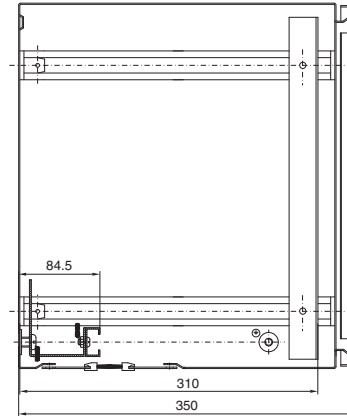

Enclosures

IT enclosures

Wall-mounted enclosure AE

with 482.6 mm (19") mounting angles, depth-variable

Model No. DK	U	Height dimensions mm		
		H1	H2	H3
7641.000	8	380	355	261
7643.000	13	600	578	481
7645.000	16	760	711	641

Small fibre-optic distributors

with mounting plate and splicing cassette accommodation

Model No. DK	Fibres	Width mm	Height mm	Depth mm
7451.000	1 - 24	180	254	90