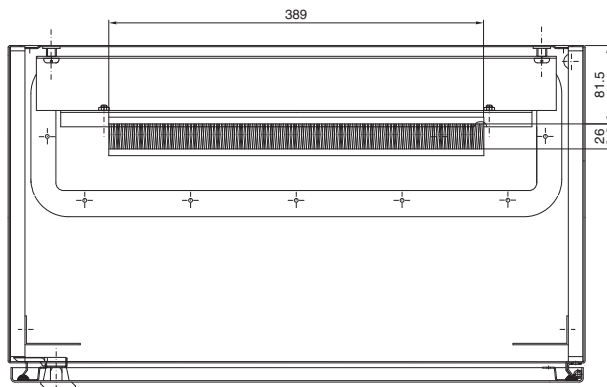

Enclosures

IT enclosures

Wall-mounted enclosure AE

with 482.6 mm (19") mounting angles, depth-variable

Model No. DK	U	Height dimensions mm		
		H1	H2	H3
7641.000	8	380	355	261
7643.000	13	600	578	481
7645.000	16	760	711	641

Small fibre-optic distributors

with mounting plate and splicing cassette accommodation

Model No. DK	Fibres	Width mm	Height mm	Depth mm
7451.000	1 - 24	180	254	90