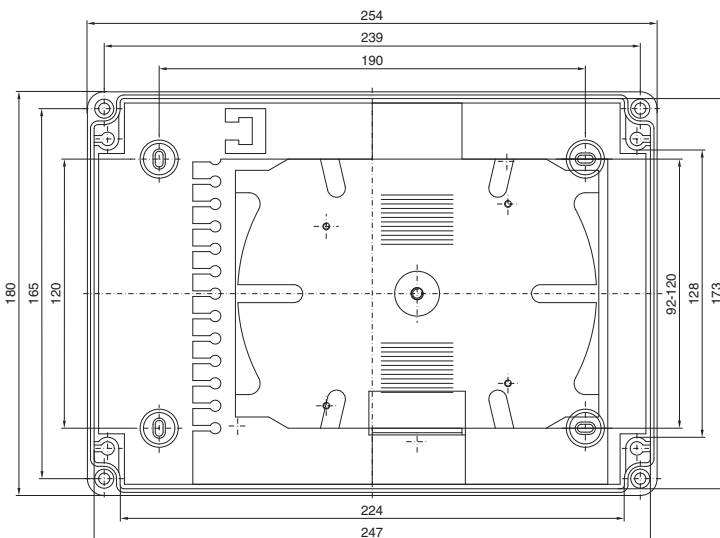

Enclosures

IT enclosures

Wall-mounted enclosure AE

with 482.6 mm (19") mounting angles, depth-variable

Model No. DK	U	Height dimensions mm		
		H1	H2	H3
7641.000	8	380	355	261
7643.000	13	600	578	481
7645.000	16	760	711	641

Small fibre-optic distributors

with mounting plate and splicing cassette accommodation

Model No. DK	Fibres	Width mm	Height mm	Depth mm
7451.000	1 - 24	180	254	90