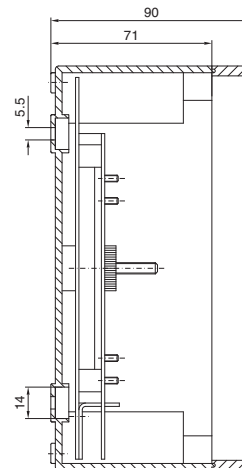

Enclosures

IT enclosures

Wall-mounted enclosure AE

with 482.6 mm (19") mounting angles, depth-variable

Model No. DK	U	Height dimensions mm		
		H1	H2	H3
7641.000	8	380	355	261
7643.000	13	600	578	481
7645.000	16	760	711	641

Small fibre-optic distributors

with mounting plate and splicing cassette accommodation

Model No. DK	Fibres	Width mm	Height mm	Depth mm
7451.000	1 - 24	180	254	90