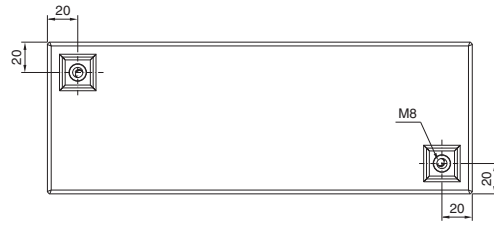

Enclosures

Stainless steel

Switch housings

Model No. SM	B1	B2	Punchings
2384.010	100	98	A
2384.020	160	158	A, B
2384.030	220	218	A, B, C
2384.040	280	278	A, B, C, D

1 Not applicable to SM 2384.010