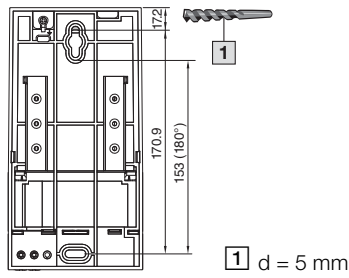

Climate control

Enclosure heaters

Enclosure heaters

Without fan

With fan

Without fan

Model No. SK	W (B) mm	H mm	D (T) mm
3105.310	45	120	46
3105.320	45	120	46
3105.330	64	155	56
3105.340	64	155	56
3105.350	64	230	56
3105.360	90	165	75
3105.370	90	180	75

With fan

Model No. SK	W (B) mm	H mm	D (T) mm
3105.380	103	200	103
3105.390	103	200	103
3105.400	103	200	103
3105.410	103	200	103
3105.420	103	200	103
3105.430	103	200	103

SK 3105.380 – SK 3105.430

Attachment on mounting plate