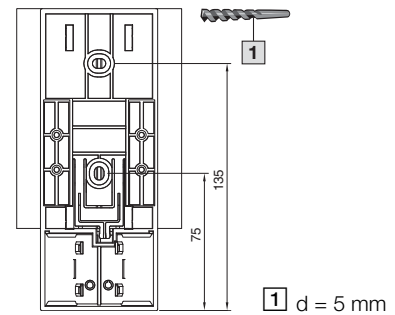

With fan

Model No. SK	W (B) mm	H mm	D (T) mm
3105.380	103	200	103
3105.390	103	200	103
3105.400	103	200	103
3105.410	103	200	103
3105.420	103	200	103
3105.430	103	200	103

SK 3105.380 – SK 3105.430

Attachment on mounting plate

Mounting options on support rail

SK 3105.310/SK 3105.320

Attachment on mounting plate

SK 3105.330/SK 3105.340

Attachment on mounting plate

SK 3105.350/SK 3105.360/SK 3105.370

Attachment on mounting plate

Mounting options on support rail

Mounting options on support rail

Mounting options on support rail