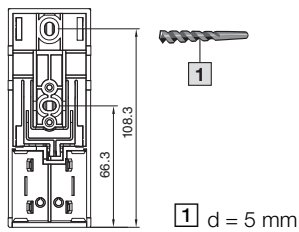

SK 3105.310/SK 3105.320

Attachment on mounting plate