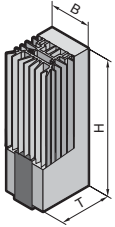

Climate control

Enclosure heaters

Enclosure heaters

Without fan

With fan

Without fan

Model No. SK	W (B) mm	H mm	D (T) mm
3105.310	45	120	46
3105.320	45	120	46
3105.330	64	155	56
3105.340	64	155	56
3105.350	64	230	56
3105.360	90	165	75
3105.370	90	180	75

With fan

Model No. SK	W (B) mm	H mm	D (T) mm
3105.380	103	200	103
3105.390	103	200	103
3105.400	103	200	103
3105.410	103	200	103
3105.420	103	200	103
3105.430	103	200	103

SK 3105.380 – SK 3105.430

Attachment on mounting plate