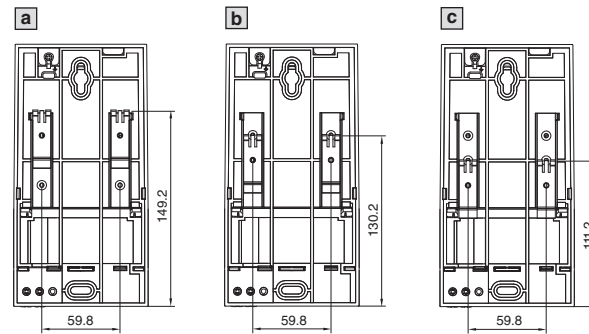

Mounting options on support rail