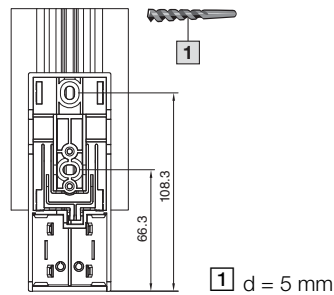

With fan

Model No. SK	W (B) mm	H mm	D (T) mm
3105.380	103	200	103
3105.390	103	200	103
3105.400	103	200	103
3105.410	103	200	103
3105.420	103	200	103
3105.430	103	200	103

SK 3105.380 – SK 3105.430

Attachment on mounting plate

Mounting options on support rail

SK 3105.310/SK 3105.320

Attachment on mounting plate

SK 3105.330/SK 3105.340

Attachment on mounting plate

SK 3105.350/SK 3105.360/SK 3105.370

Attachment on mounting plate

Mounting options on support rail

Mounting options on support rail

Mounting options on support rail