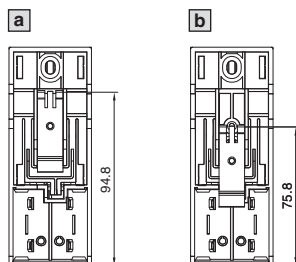

With fan

Model No. SK	W (B) mm	H mm	D (T) mm
3105.380	103	200	103
3105.390	103	200	103
3105.400	103	200	103
3105.410	103	200	103
3105.420	103	200	103
3105.430	103	200	103

SK 3105.380 – SK 3105.430

Attachment on mounting plate

Mounting options on support rail

SK 3105.310/SK 3105.320

Attachment on mounting plate

SK 3105.330/SK 3105.340

Attachment on mounting plate

SK 3105.350/SK 3105.360/SK 3105.370

Attachment on mounting plate

Mounting options on support rail

Mounting options on support rail

Mounting options on support rail