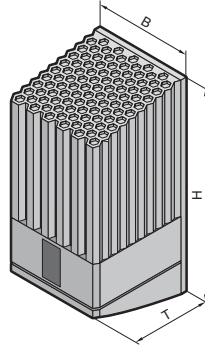

Climate control

Enclosure heaters

Enclosure heaters

Without fan

With fan

Without fan

Model No. SK	W (B) mm	H mm	D (T) mm
3105.310	45	120	46
3105.320	45	120	46
3105.330	64	155	56
3105.340	64	155	56
3105.350	64	230	56
3105.360	90	165	75
3105.370	90	180	75

With fan

Model No. SK	W (B) mm	H mm	D (T) mm
3105.380	103	200	103
3105.390	103	200	103
3105.400	103	200	103
3105.410	103	200	103
3105.420	103	200	103
3105.430	103	200	103

SK 3105.380 – SK 3105.430

Attachment on mounting plate