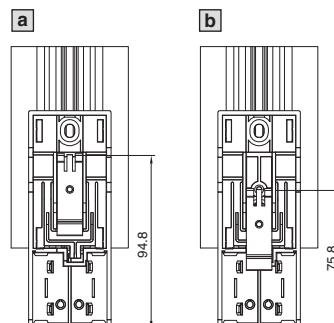

With fan

Model No. SK	W (B) mm	H mm	D (T) mm
3105.380	103	200	103
3105.390	103	200	103
3105.400	103	200	103
3105.410	103	200	103
3105.420	103	200	103
3105.430	103	200	103

SK 3105.380 – SK 3105.430

Attachment on mounting plate

Mounting options on support rail

SK 3105.310/SK 3105.320

Attachment on mounting plate

SK 3105.330/SK 3105.340

Attachment on mounting plate

SK 3105.350/SK 3105.360/SK 3105.370

Attachment on mounting plate

Mounting options on support rail

Mounting options on support rail

Mounting options on support rail