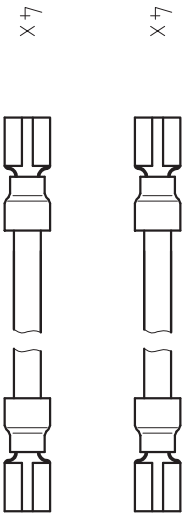

FRIEDHELM LOH GROUP

ENCLOSURES POWER DISTRIBUTION CLIMATE CONTROL IT INFRASTRUCTURE SOFTWARE & SERVICES

FRIEDHELM LOH GROUP

X

1x L=300mm
4mm² + 1x Clip

1x L=300mm
4mm² + 1x Clip

X

X

2x L=300mm
4mm²

2x L=550mm
4mm² + 2x Clip

4x

L=550mm/4mm²

4x

L=300mm/4mm²

4x

16x