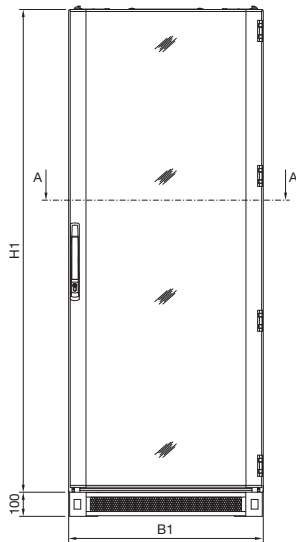

Enclosures

IT enclosure systems

Network/server enclosures TS IT

with glazed door, pre-configured, with 482.6 mm (19") swing frame, width 800 mm

Front view

Side view

Rear view

Top view

Section A – A

Enclosure

- B1 = Overall width
- B2 = Roof attachment spacing
- B3 = Clearance of enclosure frame
- H1 = Overall height
- H2 = Clearance of enclosure frame
- T1 = Overall depth
- T2 = Clearance of enclosure frame
- T3 = Roof attachment spacing
- T4 = Distance between frame and 482.6 mm (19") swing frame
- T5 = Overall depth with handle
- T6 = Length of brush strips

Model No. DK	U	Width dimensions mm			Height dimensions mm		Depth dimensions mm					
		B1	B2	B3	H1	H2	T1	T2	T3	T4	T5	T6
5507.170	42	806	735	712	1998.5	1912	824	712	735	145	865	650