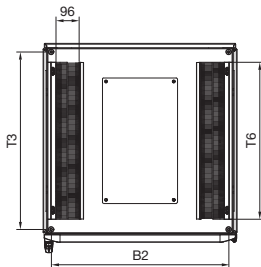

Enclosures

IT enclosure systems

Network/server enclosures TS IT

with glazed door, pre-configured, with 482.6 mm (19") swing frame, width 800 mm

Front view

Side view

Rear view

Top view

Section A – A

Enclosure

- B1 = Overall width
- B2 = Roof attachment spacing
- B3 = Clearance of enclosure frame
- H1 = Overall height
- H2 = Clearance of enclosure frame
- T1 = Overall depth
- T2 = Clearance of enclosure frame
- T3 = Roof attachment spacing
- T4 = Distance between frame and 482.6 mm (19") swing frame
- T5 = Overall depth with handle
- T6 = Length of brush strips

Model No. DK	U	Width dimensions mm			Height dimensions mm		Depth dimensions mm					
		B1	B2	B3	H1	H2	T1	T2	T3	T4	T5	T6
5507.170	42	806	735	712	1998.5	1912	824	712	735	145	865	650