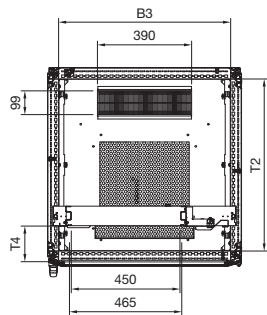

Enclosures

IT enclosure systems

Network/server enclosures TS IT

with glazed door, pre-configured, with 482.6 mm (19") swing frame, width 800 mm

Front view

Side view

Rear view

Top view

Section A – A

Enclosure

- B1 = Overall width
- B2 = Roof attachment spacing
- B3 = Clearance of enclosure frame
- H1 = Overall height
- H2 = Clearance of enclosure frame
- T1 = Overall depth
- T2 = Clearance of enclosure frame
- T3 = Roof attachment spacing
- T4 = Distance between frame and 482.6 mm (19") swing frame
- T5 = Overall depth with handle
- T6 = Length of brush strips

Model No. DK	U	Width dimensions mm			Height dimensions mm		Depth dimensions mm					
		B1	B2	B3	H1	H2	T1	T2	T3	T4	T5	T6
5507.170	42	806	735	712	1998.5	1912	824	712	735	145	865	650