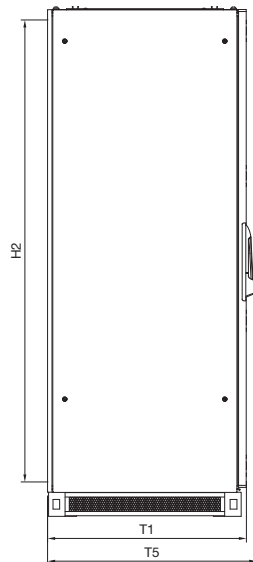

Enclosures

IT enclosure systems

Network/server enclosures TS IT

with glazed door, pre-configured, with 482.6 mm (19") swing frame, width 800 mm

Front view

Side view

Rear view

Top view

Section A – A

Enclosure

- B1 = Overall width
- B2 = Roof attachment spacing
- B3 = Clearance of enclosure frame
- H1 = Overall height
- H2 = Clearance of enclosure frame
- T1 = Overall depth
- T2 = Clearance of enclosure frame
- T3 = Roof attachment spacing
- T4 = Distance between frame and 482.6 mm (19") swing frame
- T5 = Overall depth with handle
- T6 = Length of brush strips

Model No. DK	U	Width dimensions mm			Height dimensions mm		Depth dimensions mm					
		B1	B2	B3	H1	H2	T1	T2	T3	T4	T5	T6
5507.170	42	806	735	712	1998.5	1912	824	712	735	145	865	650