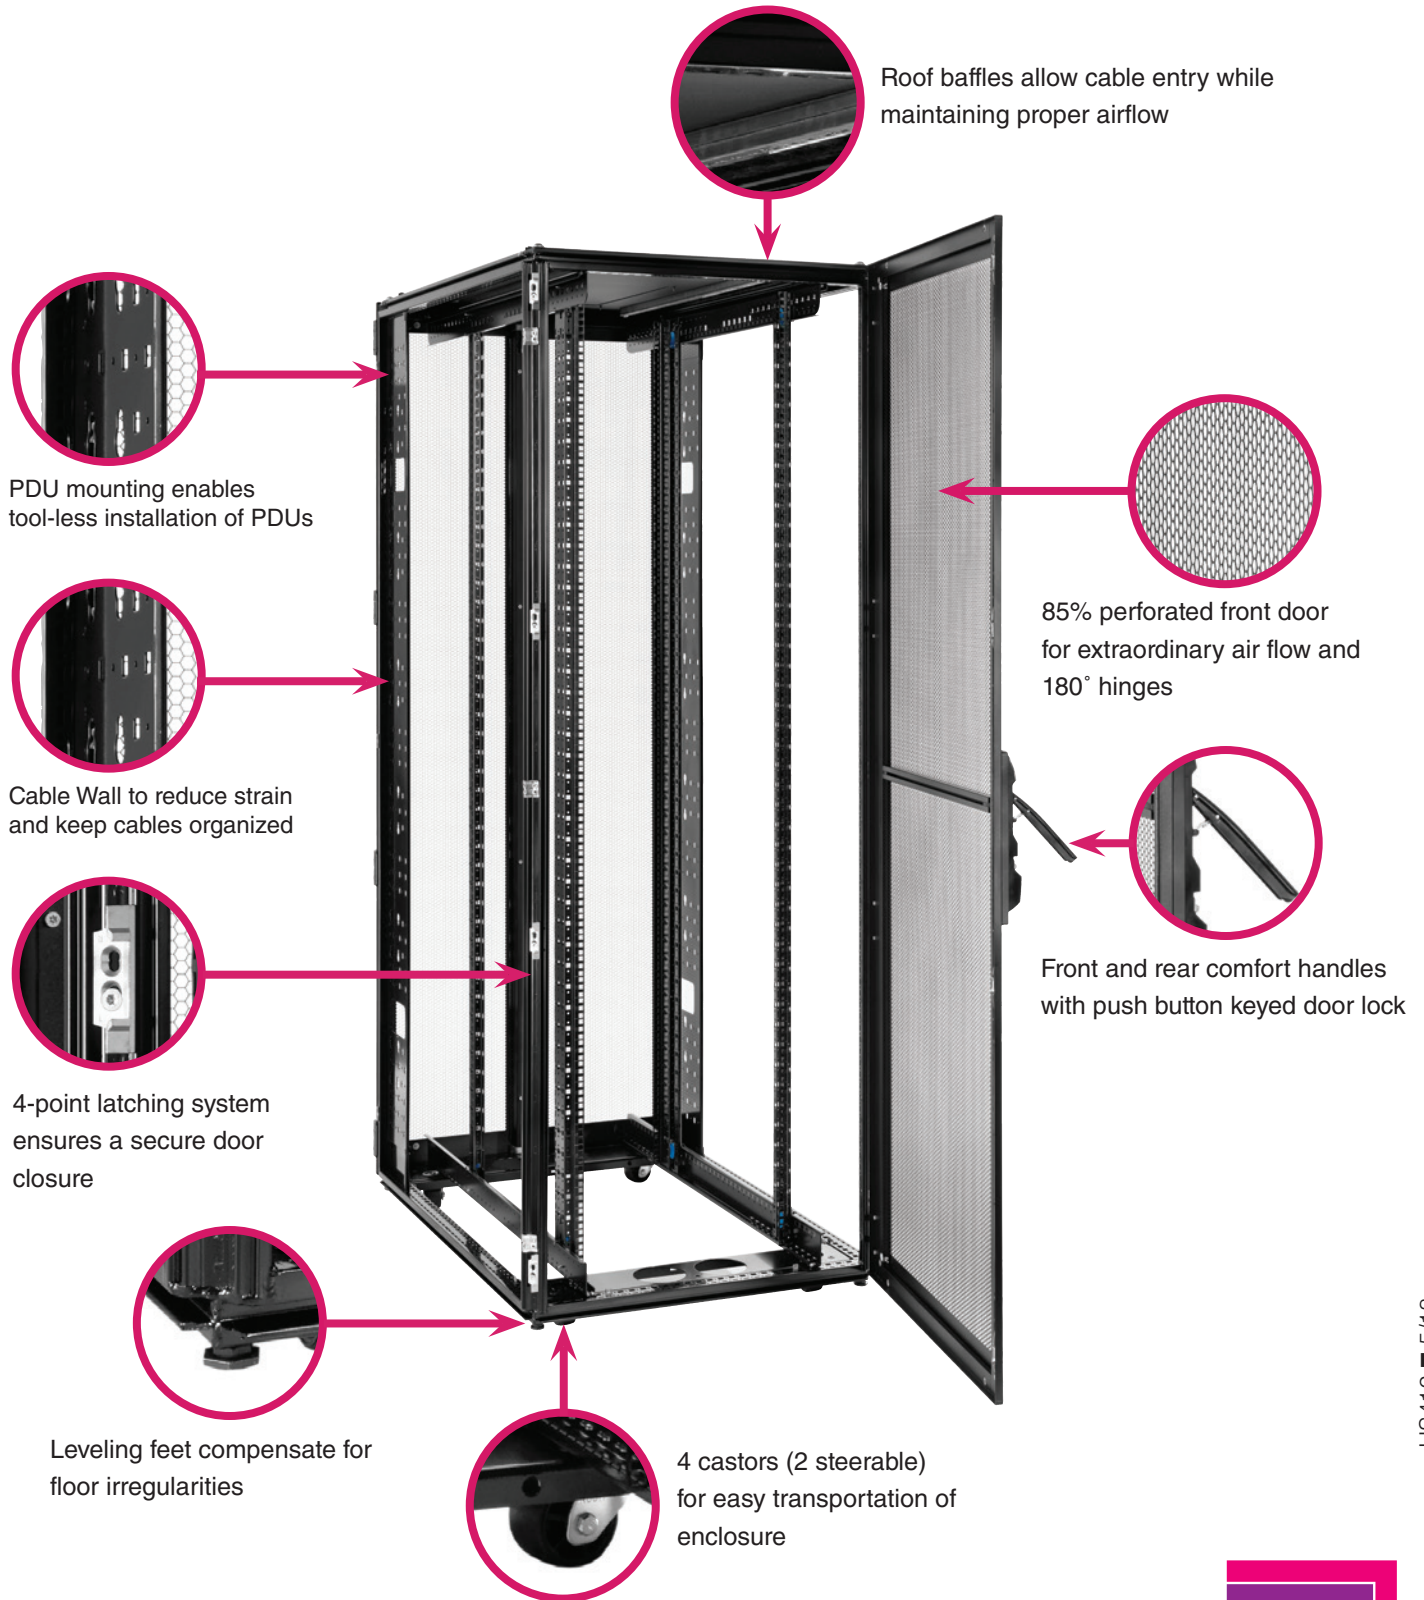

Rittal's simpliciTy enclosures are pre-configured with standard accessories and come complete with depth variable 19" (482.6mm) profile rails, casters, cable management, PDU mounting options, and locking front and rear vented doors.

SOFTWARE & SERVICES

FRIEDHELM LOH GROUP

To put it simply, we've installed your favorite accessories

SimpliciTy enclosures are not stripped down enclosures that you will have to upgrade with additional components. These Rittal enclosures come with your favorite accessories installed and ready for deployment.