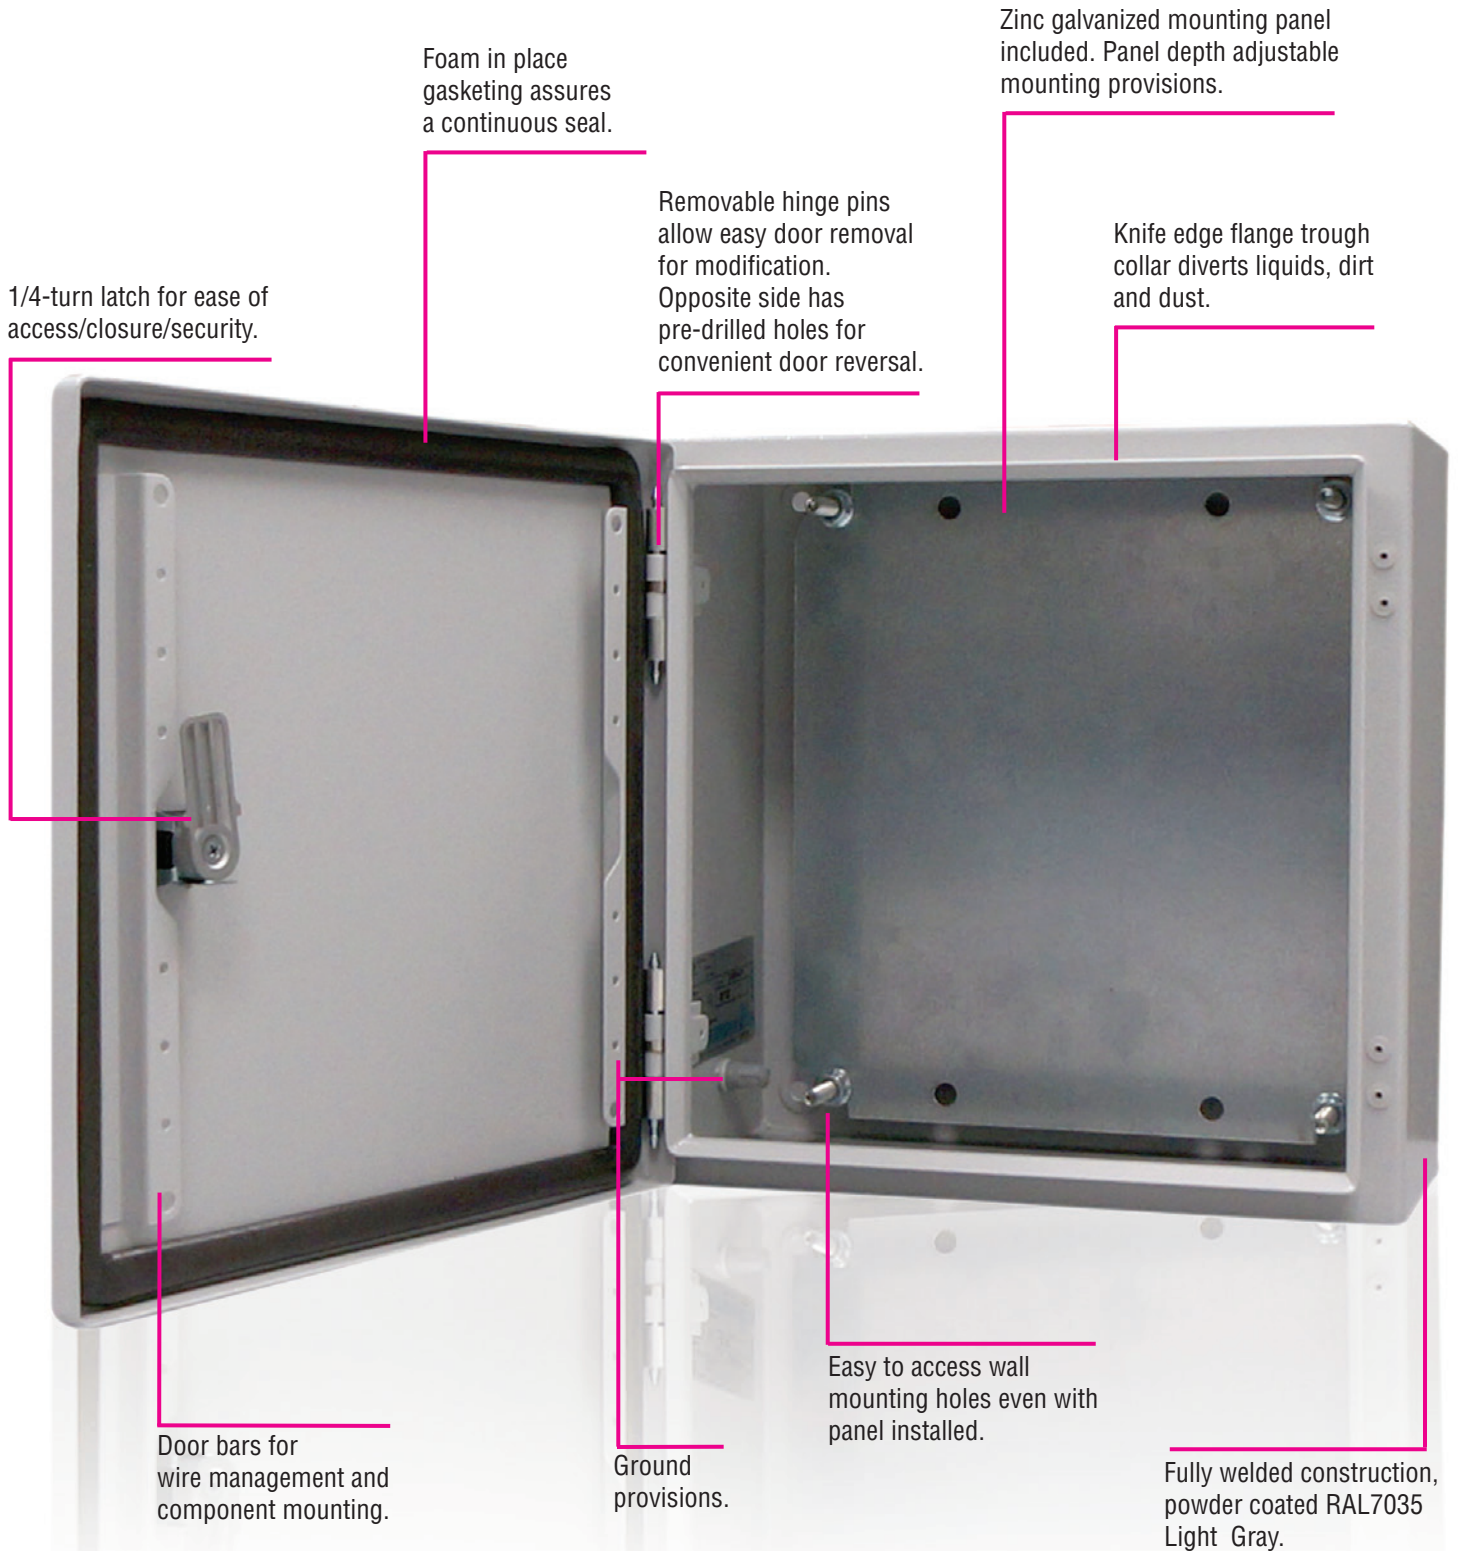

Experience The Rittal Wallmount Difference