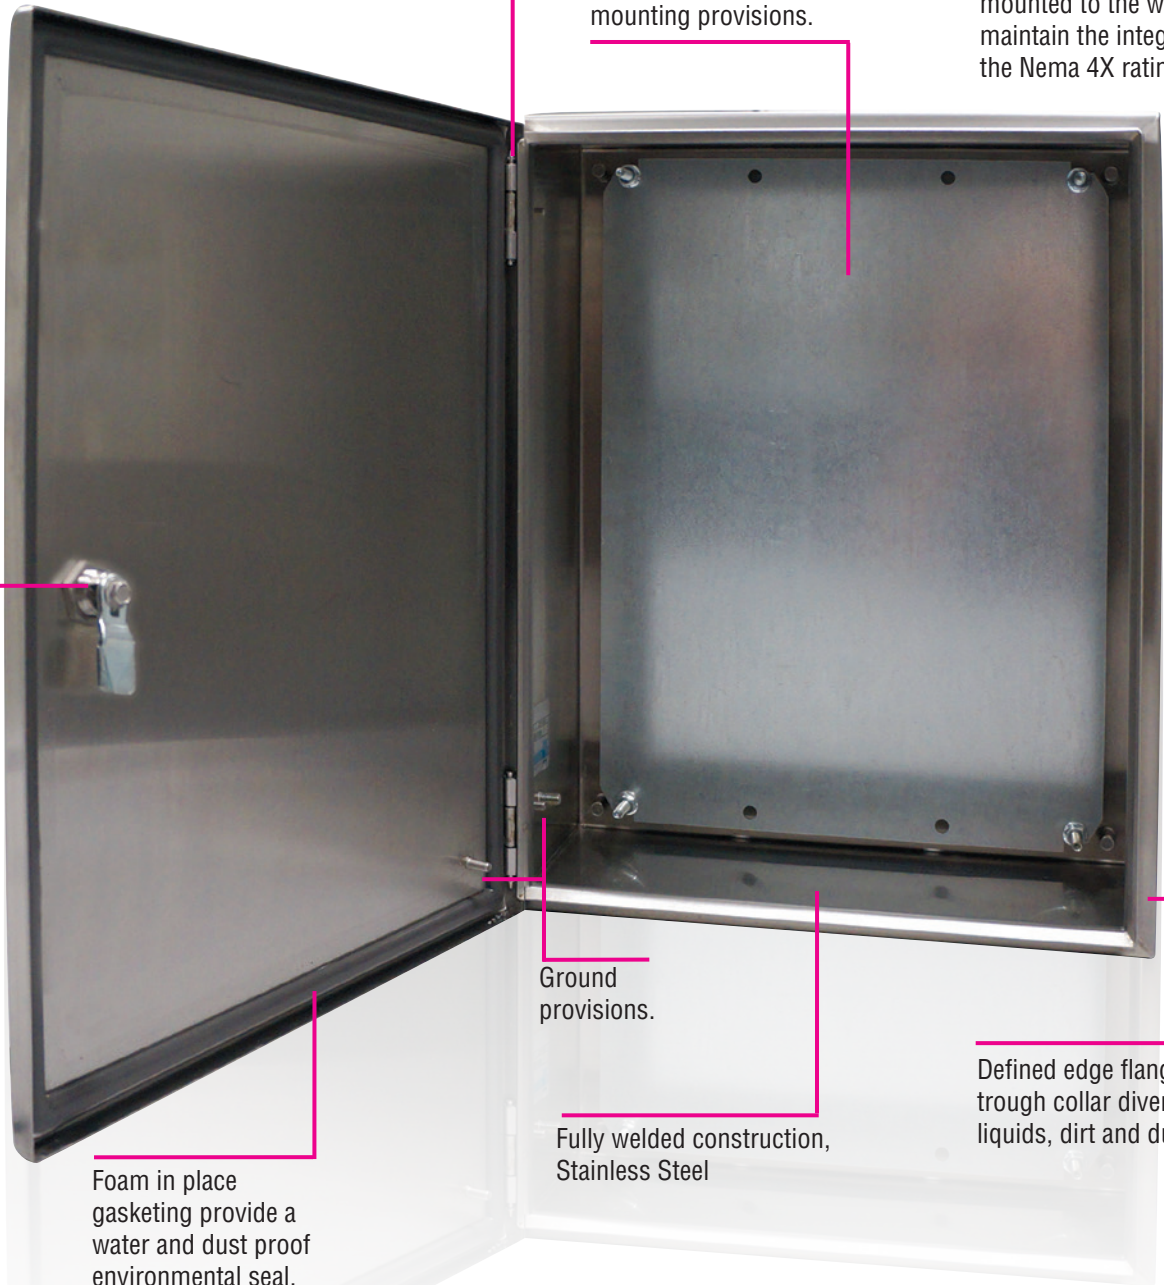

Stainless Steel Wallmount Enclosures

Removable stainless steel hinge pins allow easy door removal for modification.

Zinc galvanized mounting panel included. Panel depth adjustable mounting provisions.

Rear, blind nut design enables enclosure to be mounted to the wall and maintain the integrity of the Nema 4X rating.

Stainless steel screw driver insert and 1/4-turn latch for ease of access/closure/security.

Ground provisions.

Fully welded construction, Stainless Steel

Defined edge flange trough collar diverts liquids, dirt and dust.