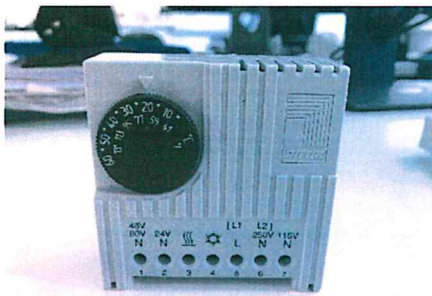

本确认书提出的确认意见仅反映 CCIC 德国公司对于以上产品和相关认证实施规则的理解和意见。CCIC 德国公司是独立于国家认证认可监督管理委员会 (CNCA) 和中国质量认证中心 (CQC) 的第三方机构。国家认证认可监督管理委员会 (CNCA) 对《强制性认证产品目录描述与界定表》有最终解释权, CCIC 德国公司不承担由此而产生的任何责任。

This letter reflects the views and interpretation of CCIC Germany GmbH on above mentioned products and relevant CCC implementation rules. CCIC Germany is an independent 3rd party organization, not directly associated with the Certification and Accreditation Administration of the People's Republic of China (CNCA) and China Quality Certification Center (CQC). CNCA reserves the right of final explanation on the scopes of CCC. CCIC Germany shall not be held liable for any consequences resulting therefrom.

产品照片和参数 / Product photos and parameters