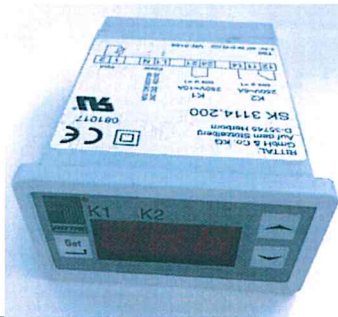

本确认书提出的确认意见仅反映 CCIC 德国公司对于以上产品和相关认证实施规则的理解和意见。CCIC 德国公司是独立于国家认证认可监督管理委员会 (CNCA) 和中国质量认证中心 (CQC) 的第三方机构。国家认证认可监督管理委员会 (CNCA) 对《强制性认证产品目录描述与界定表》有最终解释权, CCIC 德国公司不承担由此而产生的任何责任。

This letter reflects the views and interpretation of CCIC Germany GmbH on above mentioned products and relevant CCC implementation rules. CCIC Germany is an independent 3rd party organization, not directly associated with the Certification and Accreditation Administration of the People's Republic of China (CNCA) and China Quality Certification Center (CQC). CNCA reserves the right of final explanation on the scopes of CCC. CCIC Germany shall not be held liable for any consequences resulting therefrom.

产品照片和参数 / Product photos and parameters