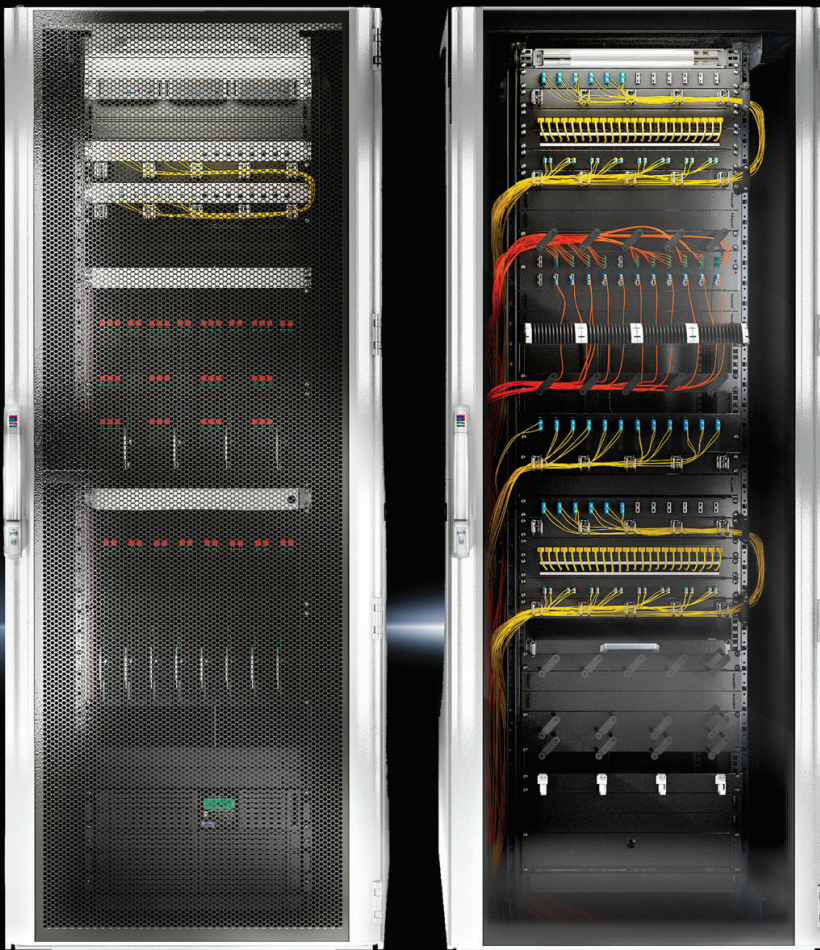

Rittal – The System.

Faster – better – everywhere.

TS IT Network/Server Enclosures

Rittal has redefined the standard in Server and Network enclosures with the TS IT modular system, featuring tool-less, snap-in installation technology that improves operating efficiency while reducing costs. Easy to deploy and providing a stable and secure installation environment for IT equipment, the TS IT system can be easily reconfigured to meet future installation demands. With a streamlined design providing an optimum price/performance ratio, the TS IT system establishes a new standard in functionality, supporting the demanding requirements placed on today's server and network enclosures.

- Tool-free assembly makes the most of snap-in technology
- Most commonly requested dimensions – 24"/28"/32" widths. 40"/42"/48" depths.
- Offset positioning for mounting widths of 19"/21"/23" and 24"
- Glazed or vented door options
- Unique 180-degree hinges on both front and rear doors
- Divided rear doors
- Multifunctional roof design for flexible cable routing options
- High load capacity in excess of 3,000 pounds
- Engineered solutions to cable routing and management
- Seamlessly accommodates all of Rittal's LCP in row cooling options
- Expansive range of accessories for power, cable and air flow management