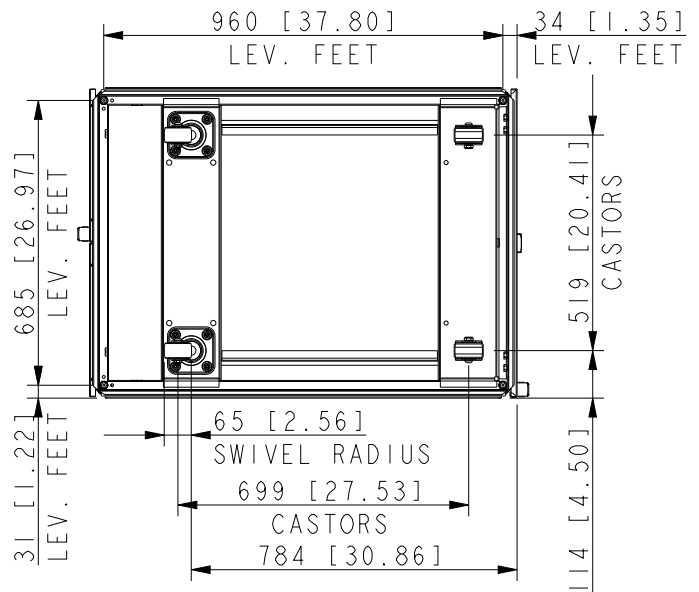

## Door opening details

Doors maximum opening angles when bayed showing minimum required space for opening doors

Doors maximum opening angles when not bayed showing minimum required space for opening doors

## EIA rail details

TS IT Pro Rack	
SPECIFICATION FOR: TS IT Pro 48U0750W1070D RAL9005 W SIDES	
9982231	
RITTAL-CSM, UK.	

ALL DIMENSIONS ARE REFERENCE ONLY.

ENCLOSURES

POWER DISTRIBUTION

CLIMATE CONTROL

IT INFRASTRUCTURE

# Rittal Specification Sheet

VIEW FROM BOTTOM SHOWING CASTORS AND OPENINGS

TS IT Pro Rack	
SPECIFICATION FOR: TS IT Pro 48U0750W1070D RAL9005 W SIDES	
9982231	
RITTAL-CSM, UK.	

ALL DIMENSIONS ARE REFERENCE ONLY.