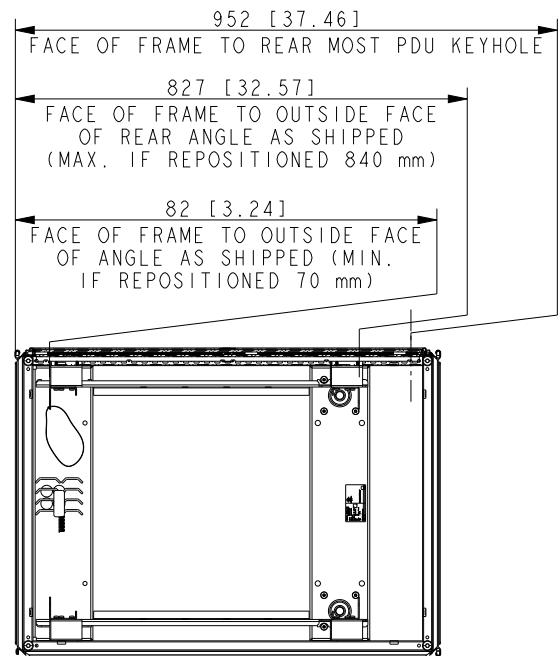

## Door opening details

Doors maximum opening angles when bayed showing minimum required space for opening doors

Doors maximum opening angles when not bayed showing minimum required space for opening doors

## EIA rail details

TS IT Pro Rack	
SPECIFICATION FOR: TS IT Pro 48U0750W1070D RAL9005 W SIDES	
9982231	
RITTAL-CSM, UK.	

ALL DIMENSIONS ARE REFERENCE ONLY.

ENCLOSURES

POWER DISTRIBUTION

CLIMATE CONTROL

IT INFRASTRUCTURE