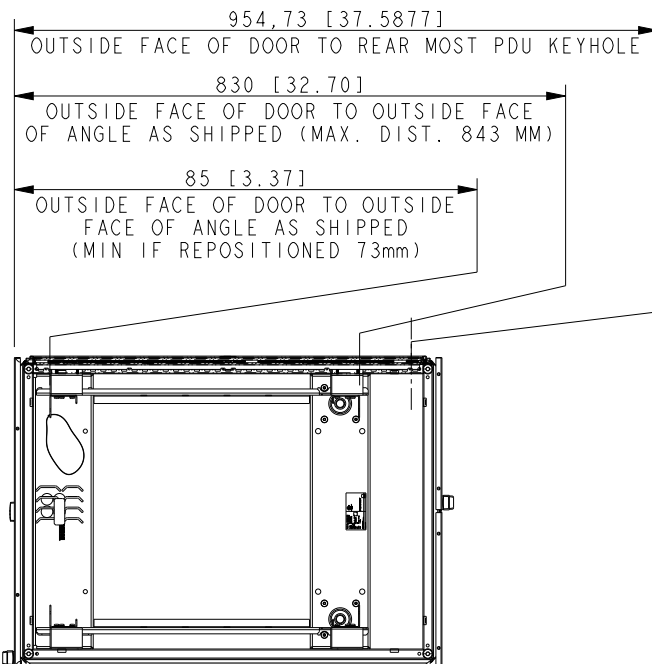

# Rittal Specification Sheet

Part Number:	9982231
Revision:	A
Description:	TS IT Pro 48Ux750Wx1070D RAL9005 BLACK WITH SIDES
Rack Weight: (Unpackaged)	163.5Kg (361lbs)

TS IT Pro Rack	
SPECIFICATION FOR: TS IT Pro 48U0750W1070D RAL9005 W SIDES	
9982231	
RITTAL-CSM, UK.	

## Door opening details

Doors maximum opening angles when bayed showing minimum required space for opening doors

Doors maximum opening angles when not bayed showing minimum required space for opening doors