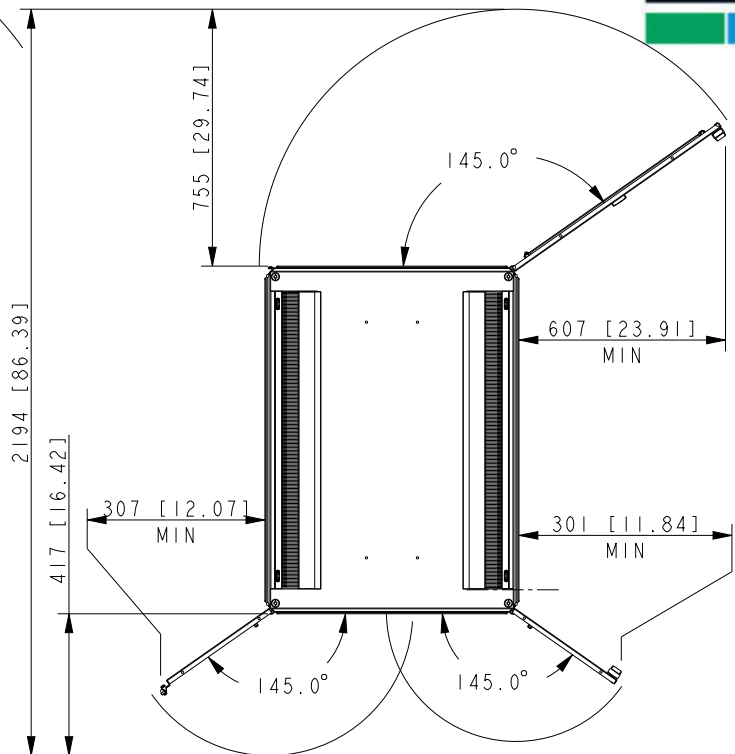

# Rittal Specification Sheet

Part Number:	9982231
Revision:	A
Description:	TS IT Pro 48Ux750Wx1070D RAL9005 BLACK WITH SIDES
Rack Weight: (Unpackaged)	163.5Kg (361lbs)

TS IT Pro Rack	
SPECIFICATION FOR: TS IT Pro 48U0750W1070D RAL9005 W SIDES	
9982231	
RITTAL-CSM, UK.	

ALL DIMENSIONS ARE REFERENCE ONLY.

ENCLOSURES

POWER DISTRIBUTION

CLIMATE CONTROL

IT INFRASTRUCTURE

SOFTWARE & SERVICES

## Door opening details

Doors maximum opening angles when bayed showing minimum required space for opening doors

Doors maximum opening angles when not bayed showing minimum required space for opening doors