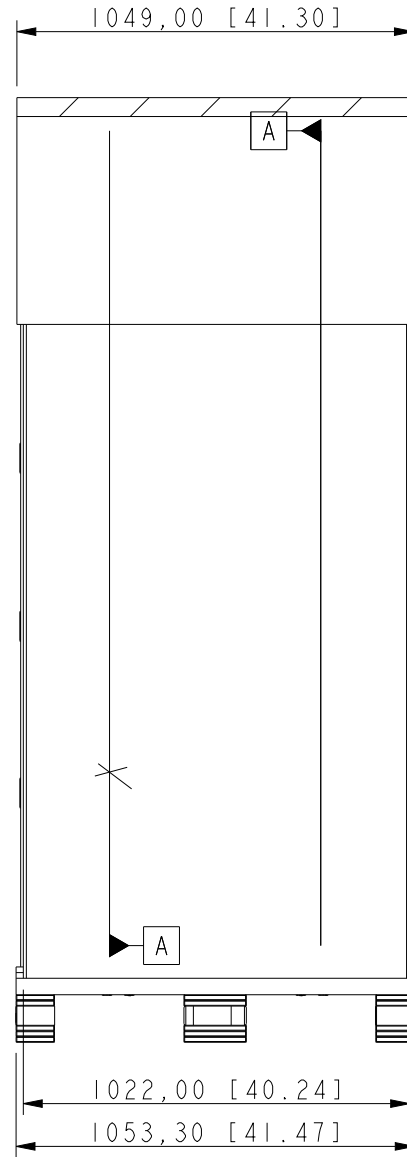

Part Number:	9982231
Revision:	A
Description:	TS IT Pro 48Ux750Wx1070D WITH SIDES SHIP LOADABLE PACKAGING
Rack Weight: (packaged)	252kg(556lbs)

TS IT Pro Rack	
SPECIFICATION FOR: TS IT Pro 42U600W1070D W SIDES	
9982231	
RITTAL