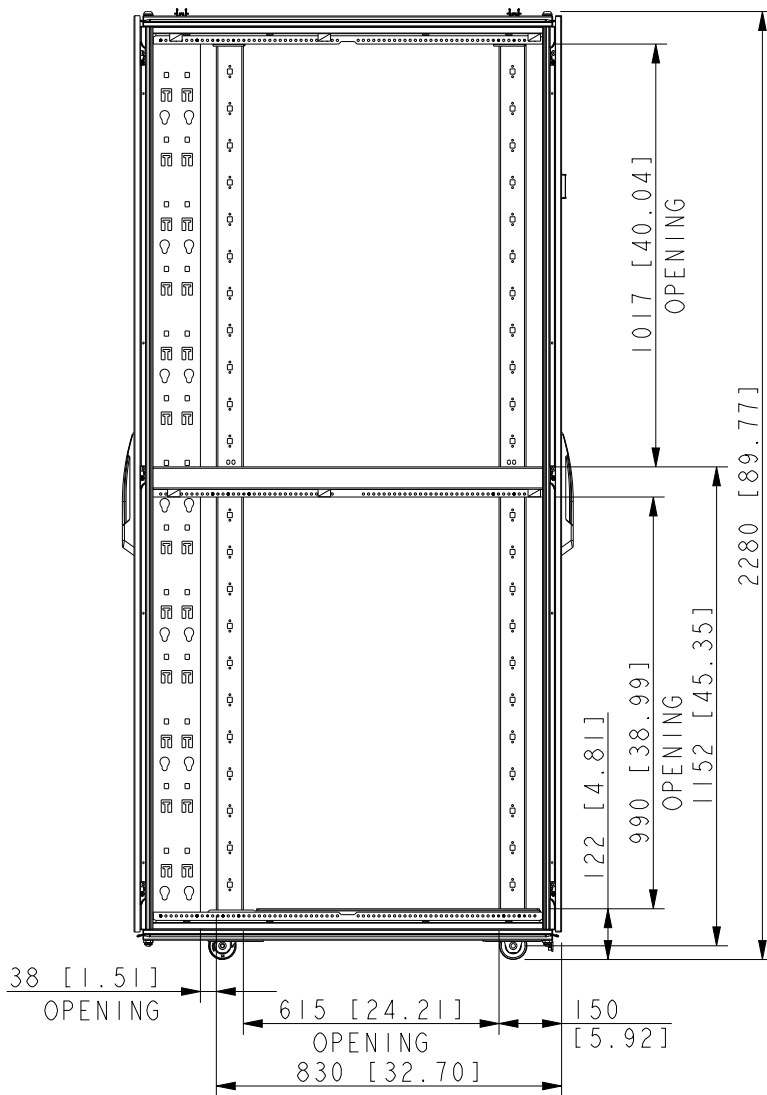

# Rittal Specification Sheet

Part Number:	9982231
Revision:	A
Description:	TS IT Pro 48Ux750Wx1070D RAL9005 BLACK WITH SIDES
Rack Weight: (Unpackaged)	163.5Kg (361lbs)

TS IT Pro Rack	
SPECIFICATION FOR: TS IT Pro 48U0750W1070D RAL9005 W SIDES	
9982231	
RITTAL-CSM, UK.	

## Door opening details

Doors maximum opening angles when bayed showing minimum required space for opening doors

Doors maximum opening angles when not bayed showing minimum required space for opening doors

## EIA rail details

TS IT Pro Rack	
SPECIFICATION FOR: TS IT Pro 48U0750W1070D RAL9005 W SIDES	
9982231	
RITTAL-CSM, UK.	

ALL DIMENSIONS ARE REFERENCE ONLY.

ENCLOSURES

POWER DISTRIBUTION

CLIMATE CONTROL

IT INFRASTRUCTURE

# Rittal Specification Sheet

VIEW FROM BOTTOM SHOWING CASTORS AND OPENINGS

TS IT Pro Rack	
SPECIFICATION FOR: TS IT Pro 48U0750W1070D RAL9005 W SIDES	
9982231	
RITTAL-CSM, UK.	

ALL DIMENSIONS ARE REFERENCE ONLY.