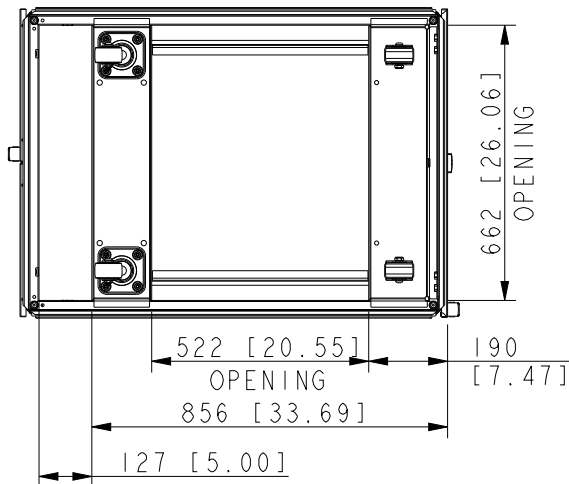

## Door opening details

Doors maximum opening angles when bayed showing minimum required space for opening doors

Doors maximum opening angles when not bayed showing minimum required space for opening doors

## EIA rail details

TS IT Pro Rack	
SPECIFICATION FOR: TS IT Pro 48U0750W1070D RAL9005 W SIDES	
9982231	
RITTAL-CSM, UK.	

ALL DIMENSIONS ARE REFERENCE ONLY.

ENCLOSURES

POWER DISTRIBUTION

CLIMATE CONTROL

IT INFRASTRUCTURE

# Rittal Specification Sheet

VIEW FROM BOTTOM SHOWING CASTORS AND OPENINGS

TS IT Pro Rack	
SPECIFICATION FOR: TS IT Pro 48U0750W1070D RAL9005 W SIDES	
9982231	
RITTAL-CSM, UK.	

ALL DIMENSIONS ARE REFERENCE ONLY.