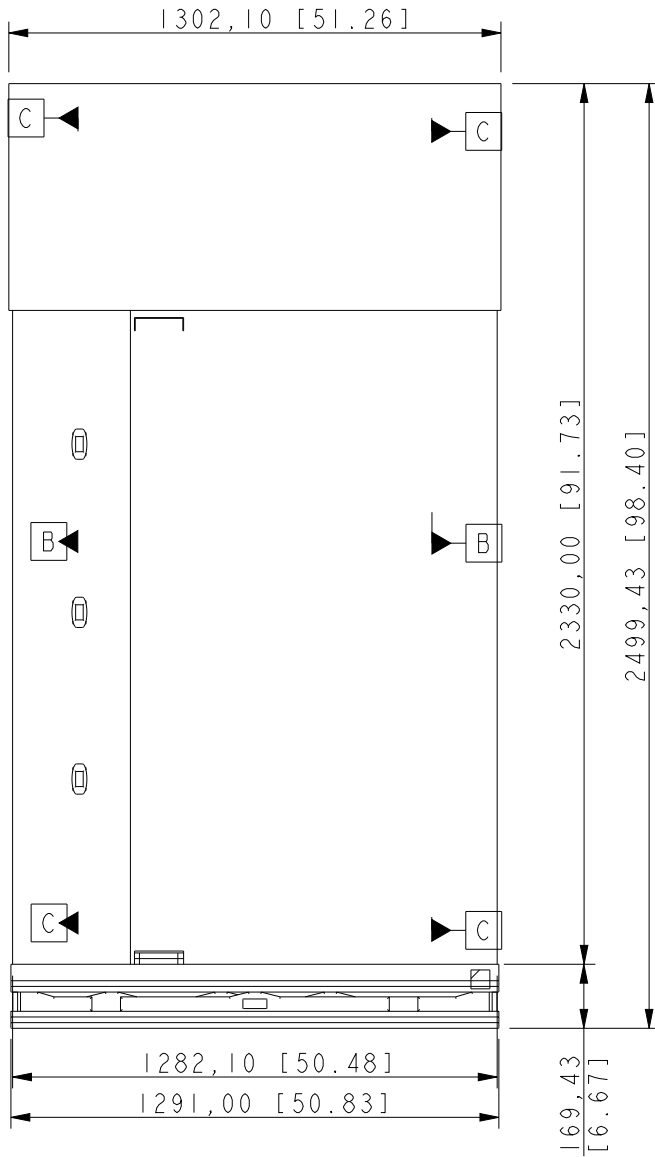

Part Number:	9982231
Revision:	A
Description:	TS IT Pro 48Ux750Wx1070D WITH SIDES SHIP LOADABLE PACKAGING
Rack Weight: (packaged)	252kg(556lbs)

TS IT Pro Rack	
SPECIFICATION FOR: TS IT Pro 42U600W1070D W SIDES	
9982231	
RITTAL