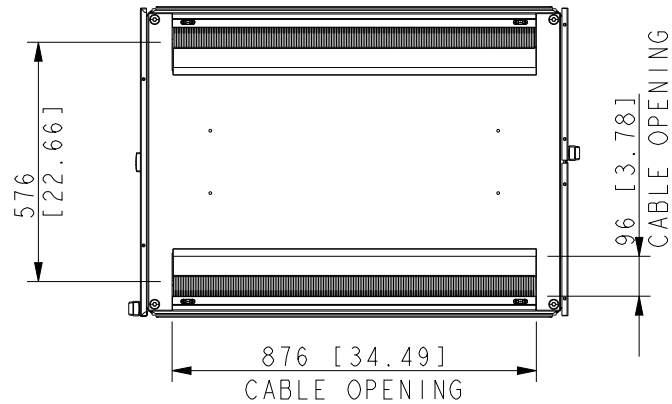

# Rittal Specification Sheet

Part Number:	9982231
Revision:	A
Description:	TS IT Pro 48Ux750Wx1070D RAL9005 BLACK WITH SIDES
Rack Weight: (Unpackaged)	163.5Kg (361lbs)

TS IT Pro Rack	
SPECIFICATION FOR: TS IT Pro 48U0750W1070D RAL9005 W SIDES	
9982231	
RITTAL-CSM, UK.	

ALL DIMENSIONS ARE REFERENCE ONLY.

ENCLOSURES

POWER DISTRIBUTION

CLIMATE CONTROL

IT INFRASTRUCTURE

SOFTWARE & SERVICES

## EIA rail details

TS IT Pro Rack	
SPECIFICATION FOR: TS IT Pro 48U0750W1070D RAL9005 W SIDES	
9982231	
RITTAL-CSM, UK.	

ALL DIMENSIONS ARE REFERENCE ONLY.

ENCLOSURES

POWER DISTRIBUTION

CLIMATE CONTROL

IT INFRASTRUCTURE