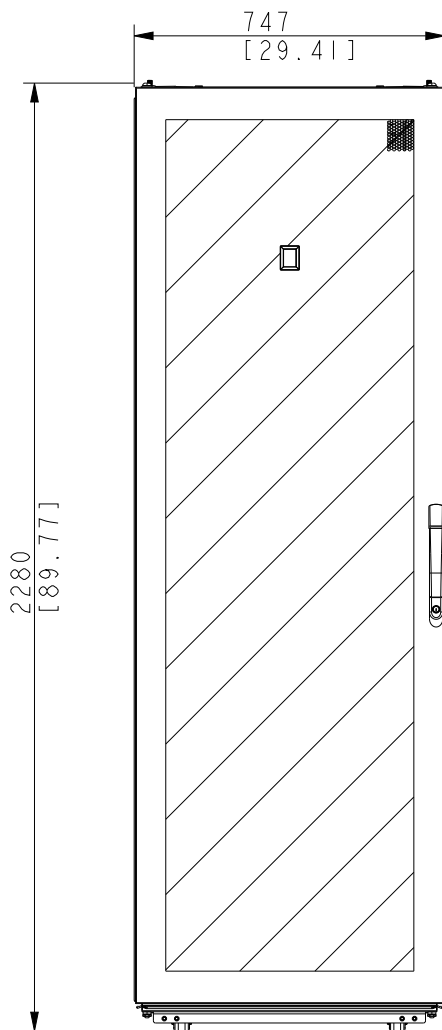

# Rittal Specification Sheet

Part Number:	9982231
Revision:	A
Description:	TS IT Pro 48Ux750Wx1070D RAL9005 BLACK WITH SIDES
Rack Weight: (Unpackaged)	163.5Kg (361lbs)

TS IT Pro Rack	
SPECIFICATION FOR: TS IT Pro 48U0750W1070D RAL9005 W SIDES	
9982231	
RITTAL-CSM, UK.	

ALL DIMENSIONS ARE REFERENCE ONLY.

ENCLOSURES

POWER DISTRIBUTION

CLIMATE CONTROL

IT INFRASTRUCTURE

SOFTWARE & SERVICES

## Door opening details

Doors maximum opening angles when bayed showing minimum required space for opening doors

Doors maximum opening angles when not bayed showing minimum required space for opening doors