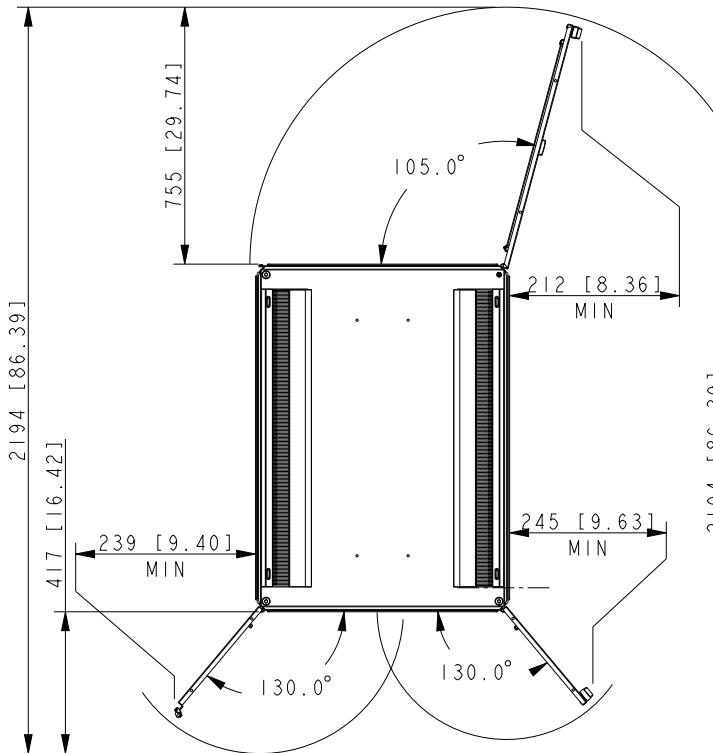

# Rittal Specification Sheet

Part Number:	9982231
Revision:	A
Description:	TS IT Pro 48Ux750Wx1070D RAL9005 BLACK WITH SIDES
Rack Weight: (Unpackaged)	163.5Kg (361lbs)

TS IT Pro Rack	
SPECIFICATION FOR: TS IT Pro 48U0750W1070D RAL9005 W SIDES	
9982231	
RITTAL-CSM, UK.	

ALL DIMENSIONS ARE REFERENCE ONLY.

ENCLOSURES

POWER DISTRIBUTION

CLIMATE CONTROL

IT INFRASTRUCTURE

SOFTWARE & SERVICES

## Door opening details

Doors maximum opening angles when bayed showing minimum required space for opening doors

Doors maximum opening angles when not bayed showing minimum required space for opening doors

## EIA rail details

TS IT Pro Rack	
SPECIFICATION FOR: TS IT Pro 48U0750W1070D RAL9005 W SIDES	
9982231	
RITTAL-CSM, UK.	

ALL DIMENSIONS ARE REFERENCE ONLY.

ENCLOSURES

POWER DISTRIBUTION

CLIMATE CONTROL

IT INFRASTRUCTURE