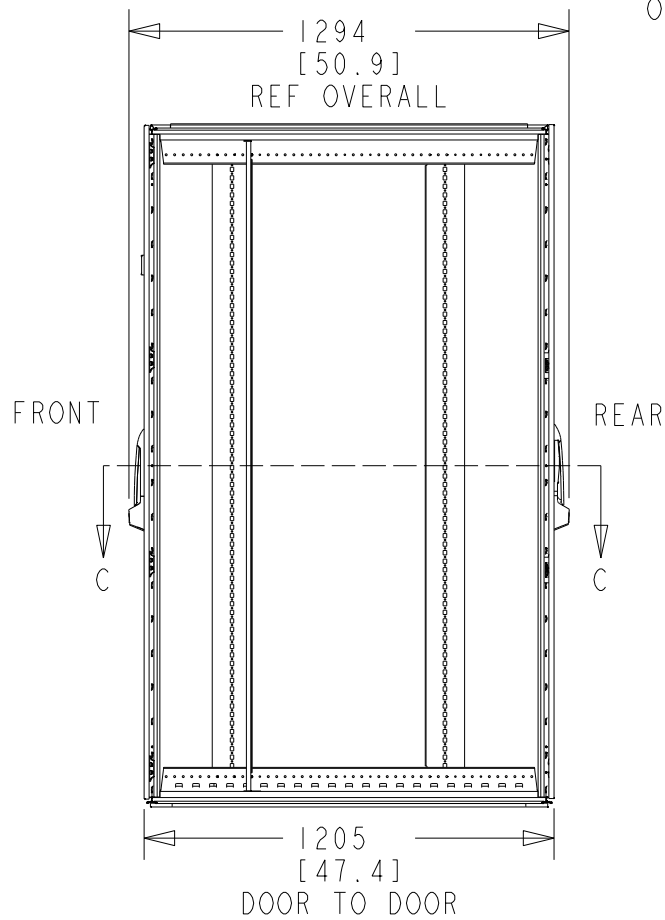

Rittal Specification Sheet

Part Number:	9982223
Revision:	A
Description:	TS IT Enclosure 2000H0800W1200D RAL 9005 LCP Ready
Rack Weight: (Unpackaged)	142kg (313lbs)

TS IT Enclosure Rack	
SPECIFICATION FOR:	
TS IT Enclosure 2000H0800W1200D RAL9005	
DRAWING NUMBER	
9982223	
RITTAL	

ALL DIMENSIONS ARE REFERENCE ONLY

Rittal Specification Sheet

Door opening detail

Doors maximum opening angles when bayed showing minimum required space for opening door.

TS IT Enclosure Rack	
SPECIFICATION FOR:	
TS IT Enclosure 2000H0800W1200D RAL9005	
DRAWING NUMBER	
9982223	
RITTAL	

ALL DIMENSIONS ARE REFERENCE ONLY

Rittal Specification Sheet

SECTION C-C

TS IT Enclosure Rack	
SEPCIFICATION FOR:	
TS IT Enclosure 2000H0800W1200D RAL9005	
DRAWING NUMBER	
9982223	
RITTAL	

ALL DIMENSIONS ARE REFERENCE ONLY