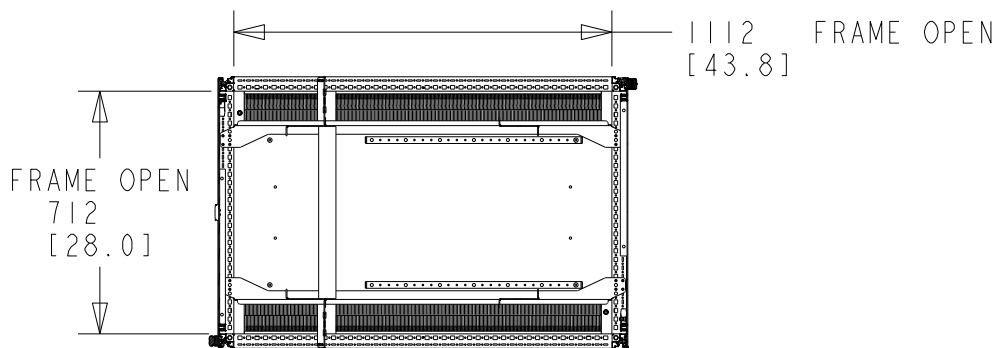

Rittal Specification Sheet

Part Number:	9982223
Revision:	A
Description:	TS IT Enclosure 2000H0800W1200D RAL 9005 LCP Ready
Rack Weight: (Unpackaged)	142kg (313lbs)

TS IT Enclosure Rack	
SPECIFICATION FOR:	
TS IT Enclosure 2000H0800W1200D RAL9005	
DRAWING NUMBER	
9982223	
RITTAL	

ALL DIMENSIONS ARE REFERENCE ONLY

Rittal Specification Sheet

Door opening detail

Doors maximum opening angles when bayed showing minimum required space for opening door.

TS IT Enclosure Rack	
SPECIFICATION FOR:	
TS IT Enclosure 2000H0800W1200D RAL9005	
DRAWING NUMBER	
9982223	
RITTAL	

ALL DIMENSIONS ARE REFERENCE ONLY

Rittal Specification Sheet

SECTION C-C

TS IT Enclosure Rack	
SEPCIFICATION FOR:	
TS IT Enclosure 2000H0800W1200D RAL9005	
DRAWING NUMBER	
9982223	
RITTAL	

ALL DIMENSIONS ARE REFERENCE ONLY