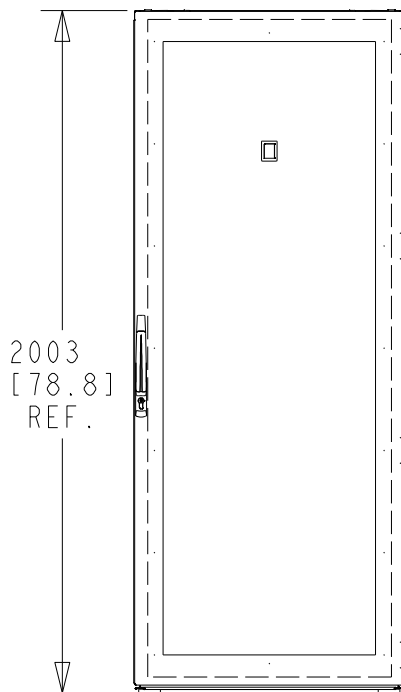

Rittal Specification Sheet

Part Number:	9982223
Revision:	A
Description:	TS IT Enclosure 2000H0800W1200D RAL 9005 LCP Ready
Rack Weight: (Unpackaged)	142kg (313lbs)

TS IT Enclosure Rack	
SPECIFICATION FOR:	
TS IT Enclosure 2000H0800W1200D RAL9005	
DRAWING NUMBER	
9982223	
RITTAL	

ALL DIMENSIONS ARE REFERENCE ONLY

Rittal Specification Sheet

Door opening detail

Doors maximum opening angles when bayed showing minimum required space for opening door.

TS IT Enclosure Rack	
SPECIFICATION FOR:	
TS IT Enclosure 2000H0800W1200D RAL9005	
DRAWING NUMBER	
9982223	
RITTAL	