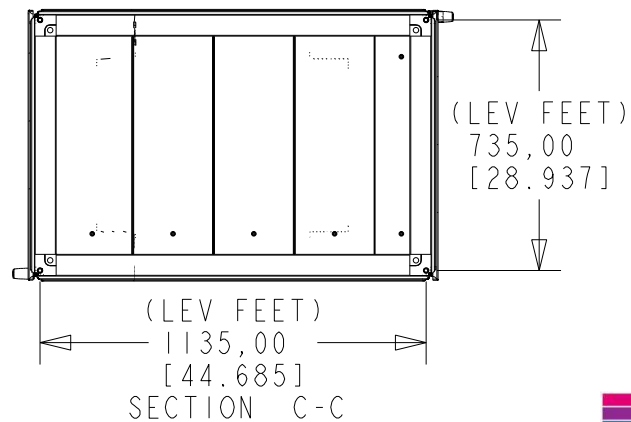

Rittal Specification Sheet

Part Number:	9982223
Revision:	A
Description:	TS IT Enclosure 2000H0800W1200D RAL 9005 LCP Ready
Rack Weight: (Unpackaged)	142kg (313lbs)

TS IT Enclosure Rack	
SPECIFICATION FOR:	
TS IT Enclosure 2000H0800W1200D RAL9005	
DRAWING NUMBER	
9982223	
RITTAL	

ALL DIMENSIONS ARE REFERENCE ONLY

Rittal Specification Sheet

Door opening detail

Doors maximum opening angles when bayed showing minimum required space for opening door.

TS IT Enclosure Rack	
SPECIFICATION FOR:	
TS IT Enclosure 2000H0800W1200D RAL9005	
DRAWING NUMBER	
9982223	
RITTAL	

ALL DIMENSIONS ARE REFERENCE ONLY

Rittal Specification Sheet

SECTION C-C

TS IT Enclosure Rack	
SEPCIFICATION FOR:	
TS IT Enclosure 2000H0800W1200D RAL9005	
DRAWING NUMBER	
9982223	
RITTAL	

ALL DIMENSIONS ARE REFERENCE ONLY