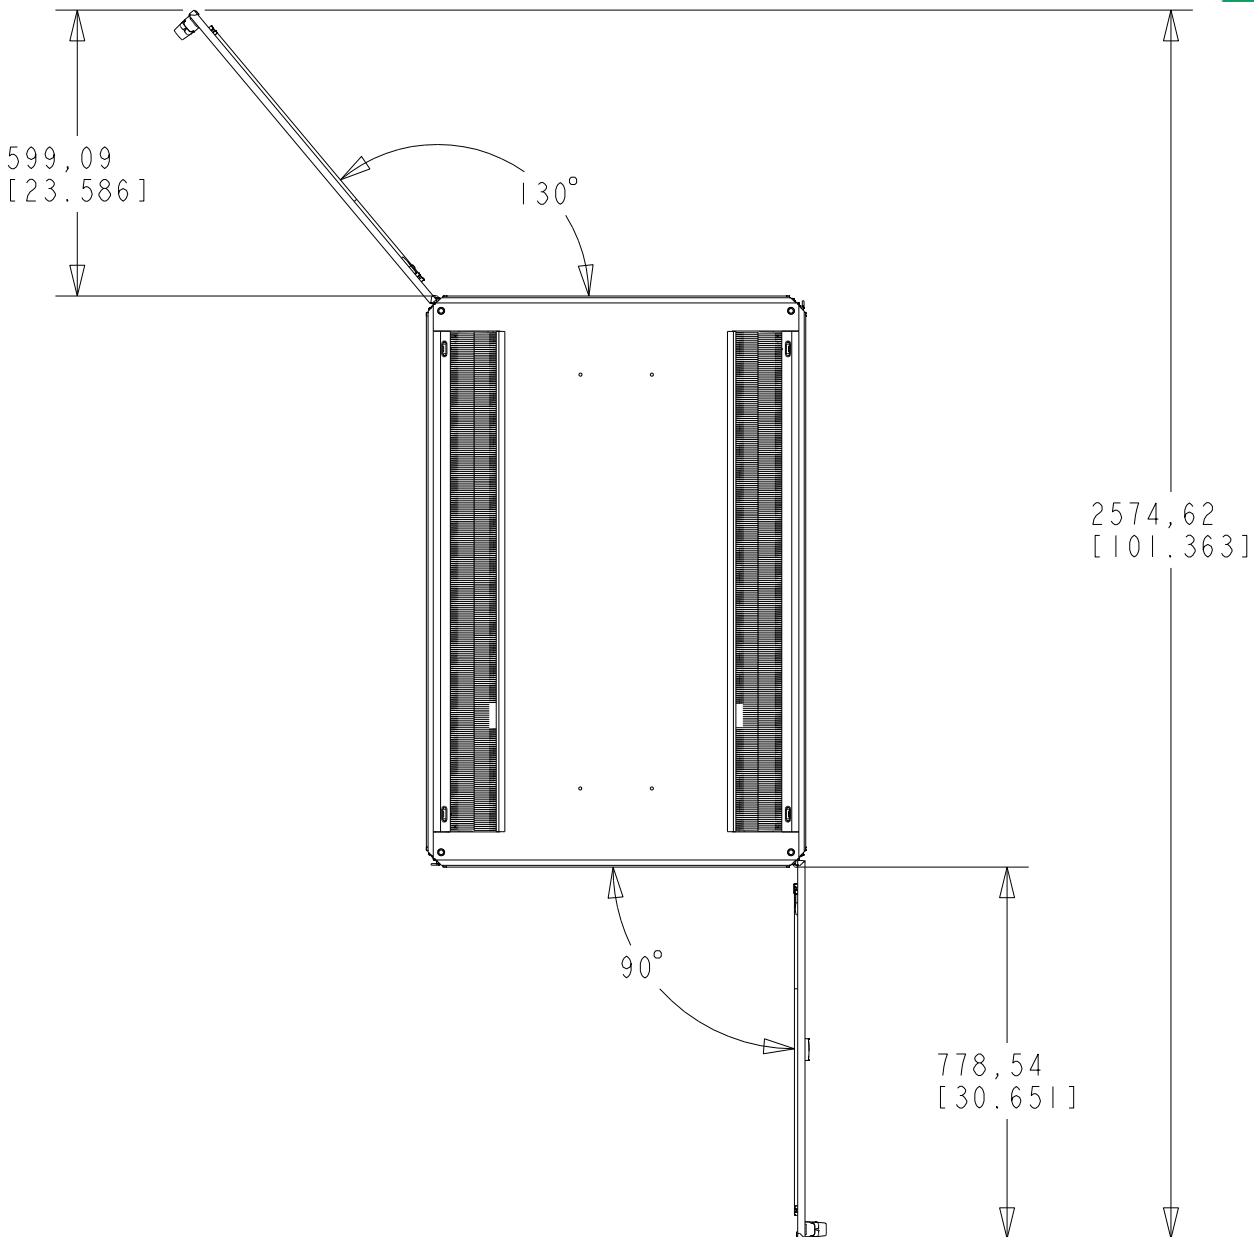

Rittal Specification Sheet

Part Number:	9982223
Revision:	A
Description:	TS IT Enclosure 2000H0800W1200D RAL 9005 LCP Ready
Rack Weight: (Unpackaged)	142kg (313lbs)

TS IT Enclosure Rack	
SPECIFICATION FOR:	
TS IT Enclosure 2000H0800W1200D RAL9005	
DRAWING NUMBER	
9982223	
RITTAL	

ALL DIMENSIONS ARE REFERENCE ONLY

Rittal Specification Sheet

Door opening detail

Doors maximum opening angles when bayed showing minimum required space for opening door.

TS IT Enclosure Rack	
SPECIFICATION FOR:	
TS IT Enclosure 2000H0800W1200D RAL9005	
DRAWING NUMBER	
9982223	
RITTAL	

ALL DIMENSIONS ARE REFERENCE ONLY

Rittal Specification Sheet

SECTION C-C

TS IT Enclosure Rack	
SEPCIFICATION FOR:	
TS IT Enclosure 2000H0800W1200D RAL9005	
DRAWING NUMBER	
9982223	
RITTAL	

ALL DIMENSIONS ARE REFERENCE ONLY