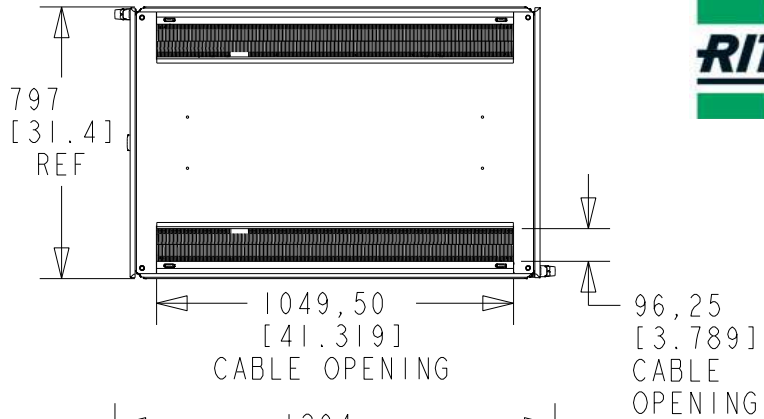

Rittal Specification Sheet

Part Number:	9982223
Revision:	A
Description:	TS IT Enclosure 2000H0800W1200D RAL 9005 LCP Ready
Rack Weight: (Unpackaged)	142kg (313lbs)

TS IT Enclosure Rack	
SPECIFICATION FOR:	
TS IT Enclosure 2000H0800W1200D RAL9005	
DRAWING NUMBER	
9982223	
RITTAL	

ALL DIMENSIONS ARE REFERENCE ONLY

Rittal Specification Sheet

Door opening detail

Doors maximum opening angles when bayed showing minimum required space for opening door.

TS IT Enclosure Rack	
SPECIFICATION FOR:	
TS IT Enclosure 2000H0800W1200D RAL9005	
DRAWING NUMBER	
9982223	
RITTAL	

ALL DIMENSIONS ARE REFERENCE ONLY

Rittal Specification Sheet

SECTION C-C

TS IT Enclosure Rack	
SEPCIFICATION FOR:	
TS IT Enclosure 2000H0800W1200D RAL9005	
DRAWING NUMBER	
9982223	
RITTAL	

ALL DIMENSIONS ARE REFERENCE ONLY