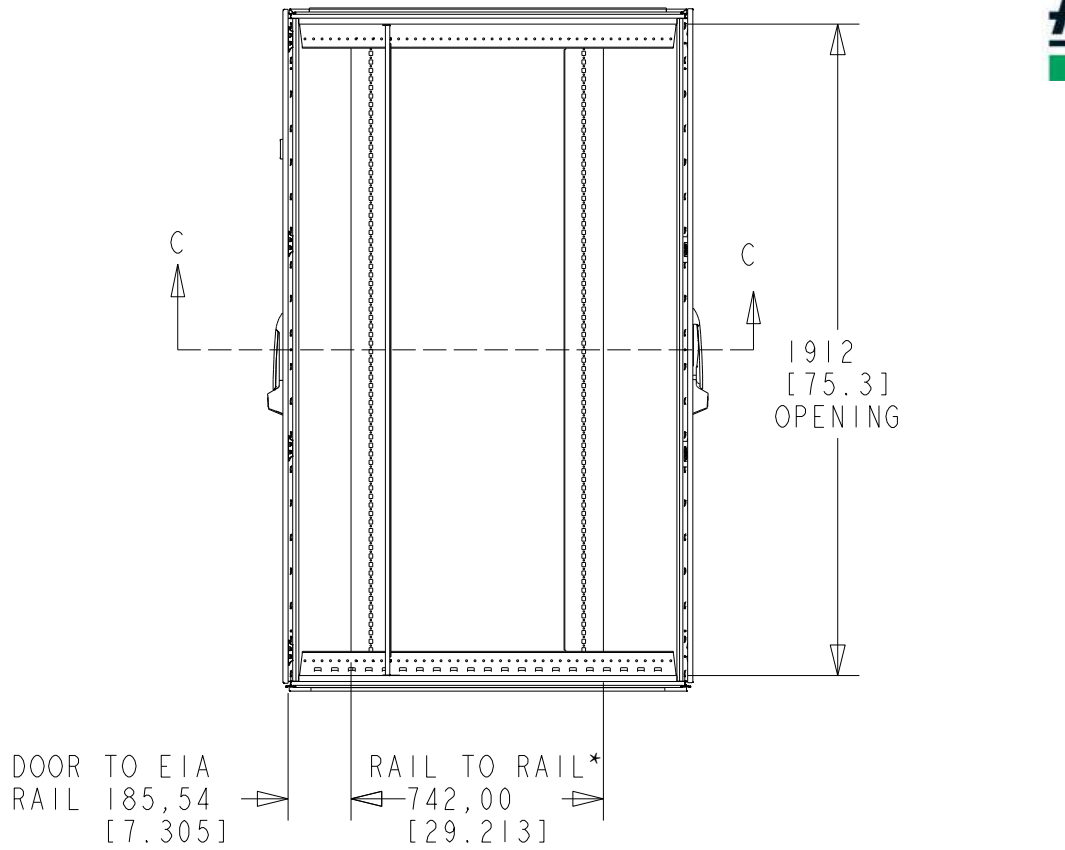

Rittal Specification Sheet

Part Number:	9982223
Revision:	A
Description:	TS IT Enclosure 2000H0800W1200D RAL 9005 LCP Ready
Rack Weight: (Unpackaged)	142kg (313lbs)

TS IT Enclosure Rack	
SPECIFICATION FOR:	
TS IT Enclosure 2000H0800W1200D RAL9005	
DRAWING NUMBER	
9982223	
RITTAL	

ALL DIMENSIONS ARE REFERENCE ONLY

Rittal Specification Sheet

Door opening detail

Doors maximum opening angles when bayed showing minimum required space for opening door.

TS IT Enclosure Rack	
SPECIFICATION FOR:	
TS IT Enclosure 2000H0800W1200D RAL9005	
DRAWING NUMBER	
9982223	
RITTAL	

ALL DIMENSIONS ARE REFERENCE ONLY

Rittal Specification Sheet

SECTION C-C

TS IT Enclosure Rack	
SEPCIFICATION FOR:	
TS IT Enclosure 2000H0800W1200D RAL9005	
DRAWING NUMBER	
9982223	
RITTAL	

ALL DIMENSIONS ARE REFERENCE ONLY