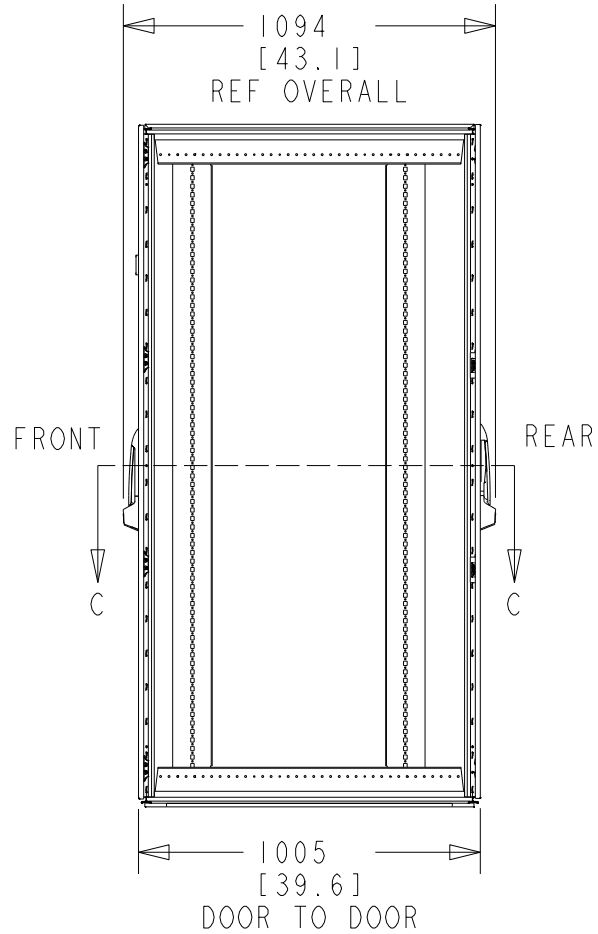

Rittal Specification Sheet

Part Number:	9982225
Revision:	A
Description:	TS IT Enclosure 2000H0800W1000D RAL7035 NEMA 12
Rack Weight: (Unpackaged)	116kg (256lbs)

TS IT Enclosure Rack	
SPECIFICATION FOR:	
TS IT Enclosure 2000H0800W1000D RAL7035	
DRAWING NUMBER	
9982225	
RITTAL	

ALL DIMENSIONS ARE REFERENCE ONLY

Door opening detail

Doors maximum opening angles when bayed showing minimum required space for opening door.

TS IT Enclosure Rack	
SPECIFICATION FOR:	
TS IT Enclosure 2000H0800W1000D RAL7035	
DRAWING NUMBER	
9982225	
RITTAL	

ALL DIMENSIONS ARE REFERENCE ONLY

Rittal Specification Sheet

SECTION C-C

TS IT Enclosure Rack	
SEPCIFICATION FOR:	
TS IT Enclosure 2000H0800W1000D RAL7035	
DRAWING NUMBER	
9982225	
RITTAL	

*ADJUSTABLE

ALL DIMENSIONS ARE REFERENCE ONLY