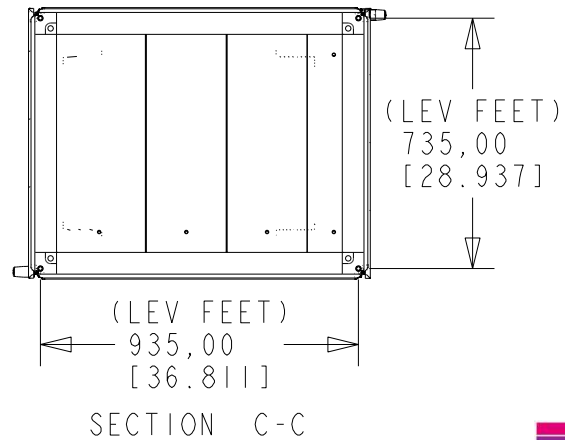

Rittal Specification Sheet

Part Number:	9982225
Revision:	A
Description:	TS IT Enclosure 2000H0800W1000D RAL7035 NEMA 12
Rack Weight: (Unpackaged)	116kg (256lbs)

TS IT Enclosure Rack	
SPECIFICATION FOR:	
TS IT Enclosure 2000H0800W1000D RAL7035	
DRAWING NUMBER	
9982225	
RITTAL	

ALL DIMENSIONS ARE REFERENCE ONLY

Door opening detail

Doors maximum opening angles when bayed showing minimum required space for opening door.

TS IT Enclosure Rack	
SPECIFICATION FOR:	
TS IT Enclosure 2000H0800W1000D RAL7035	
DRAWING NUMBER	
9982225	
RITTAL	

ALL DIMENSIONS ARE REFERENCE ONLY

Rittal Specification Sheet

SECTION C-C

TS IT Enclosure Rack	
SEPCIFICATION FOR:	
TS IT Enclosure 2000H0800W1000D RAL7035	
DRAWING NUMBER	
9982225	
RITTAL	

*ADJUSTABLE

ALL DIMENSIONS ARE REFERENCE ONLY