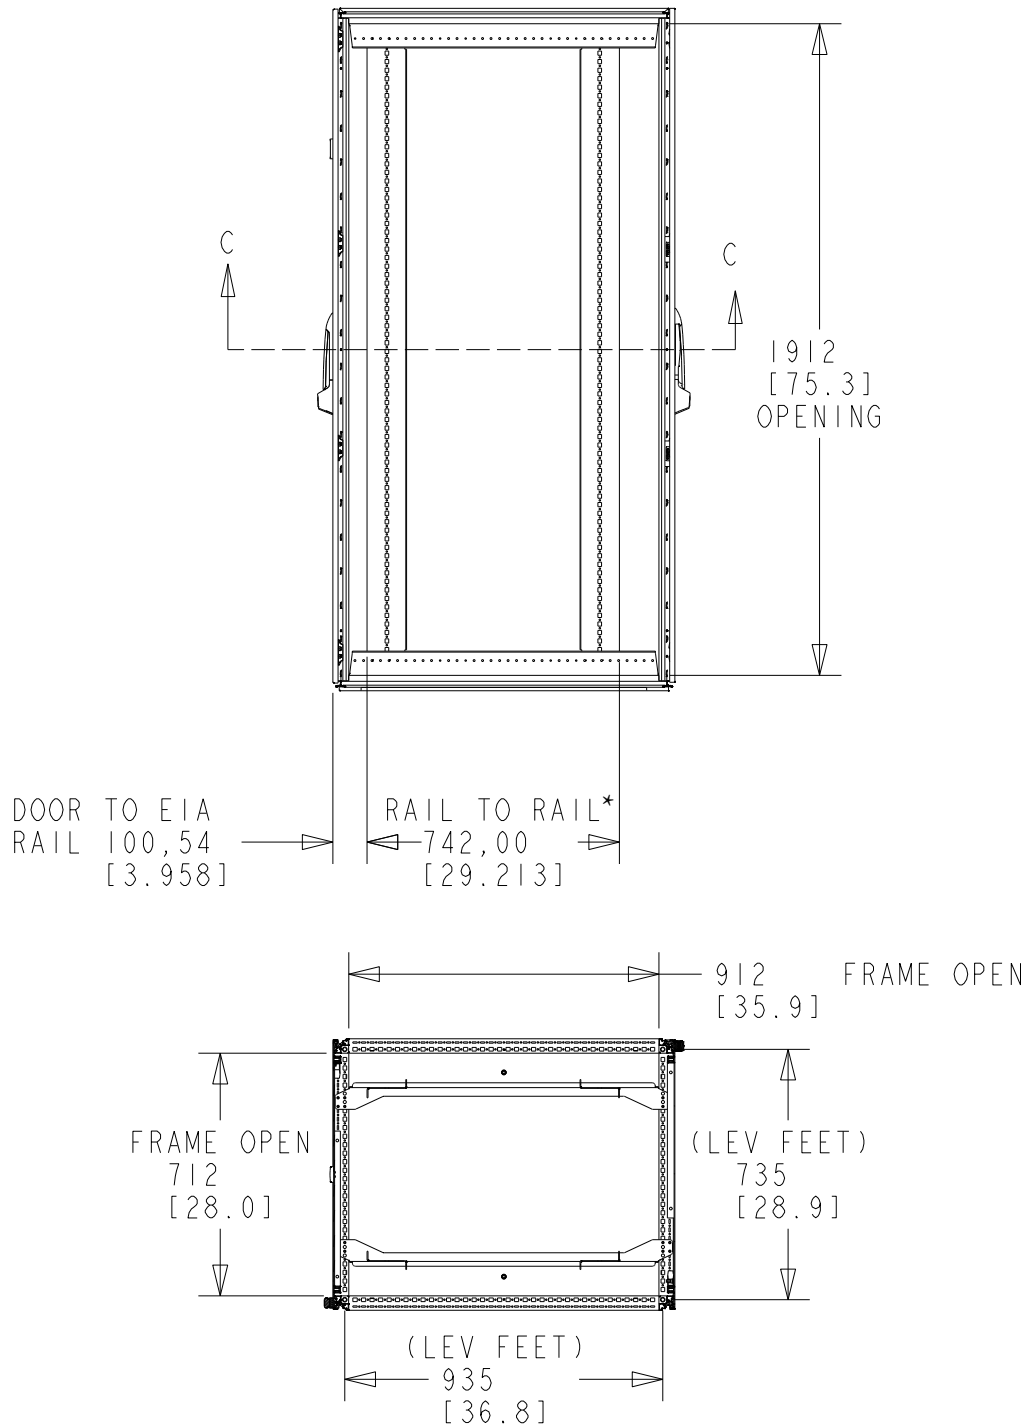

Rittal Specification Sheet

Part Number:	9982225
Revision:	A
Description:	TS IT Enclosure 2000H0800W1000D RAL7035 NEMA 12
Rack Weight: (Unpackaged)	116kg (256lbs)

TS IT Enclosure Rack	
SPECIFICATION FOR:	
TS IT Enclosure 2000H0800W1000D RAL7035	
DRAWING NUMBER	
9982225	
RITTAL	

ALL DIMENSIONS ARE REFERENCE ONLY

Door opening detail

Doors maximum opening angles when bayed showing minimum required space for opening door.

TS IT Enclosure Rack	
SPECIFICATION FOR:	
TS IT Enclosure 2000H0800W1000D RAL7035	
DRAWING NUMBER	
9982225	
RITTAL	

ALL DIMENSIONS ARE REFERENCE ONLY

Rittal Specification Sheet

SECTION C-C

TS IT Enclosure Rack	
SEPCIFICATION FOR:	
TS IT Enclosure 2000H0800W1000D RAL7035	
DRAWING NUMBER	
9982225	
RITTAL	

*ADJUSTABLE

ALL DIMENSIONS ARE REFERENCE ONLY