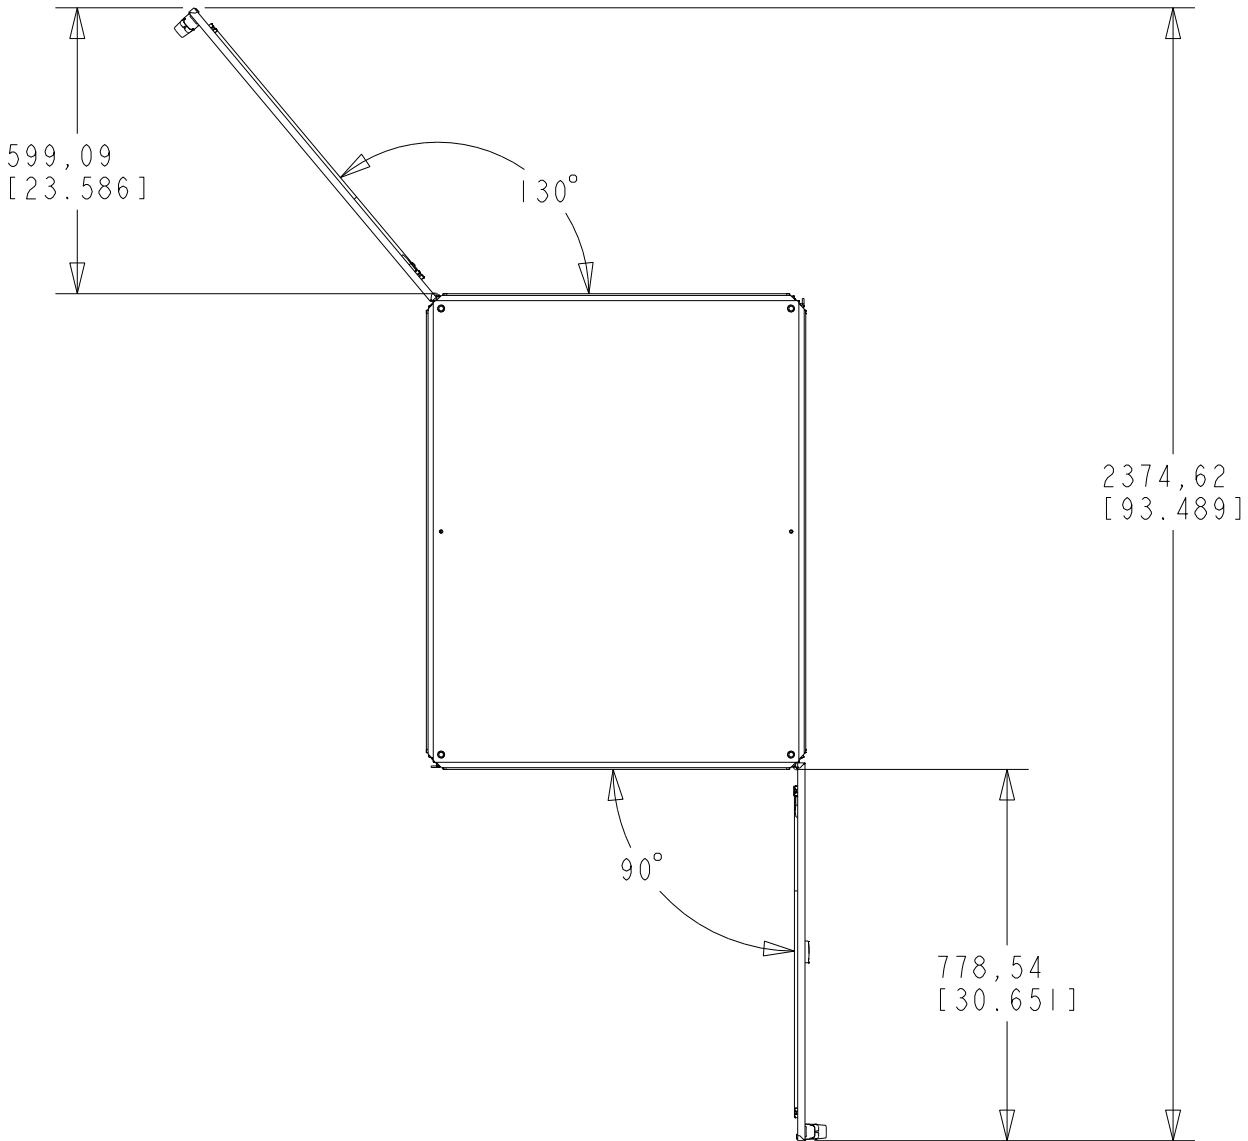

Rittal Specification Sheet

Part Number:	9982225
Revision:	A
Description:	TS IT Enclosure 2000H0800W1000D RAL7035 NEMA 12
Rack Weight: (Unpackaged)	116kg (256lbs)

TS IT Enclosure Rack	
SPECIFICATION FOR:	
TS IT Enclosure 2000H0800W1000D RAL7035	
DRAWING NUMBER	
9982225	
RITTAL	

ALL DIMENSIONS ARE REFERENCE ONLY

Door opening detail

Doors maximum opening angles when bayed showing minimum required space for opening door.

TS IT Enclosure Rack	
SPECIFICATION FOR:	
TS IT Enclosure 2000H0800W1000D RAL7035	
DRAWING NUMBER	
9982225	
RITTAL	

ALL DIMENSIONS ARE REFERENCE ONLY

Rittal Specification Sheet

SECTION C-C

TS IT Enclosure Rack	
SEPCIFICATION FOR:	
TS IT Enclosure 2000H0800W1000D RAL7035	
DRAWING NUMBER	
9982225	
RITTAL	

*ADJUSTABLE

ALL DIMENSIONS ARE REFERENCE ONLY