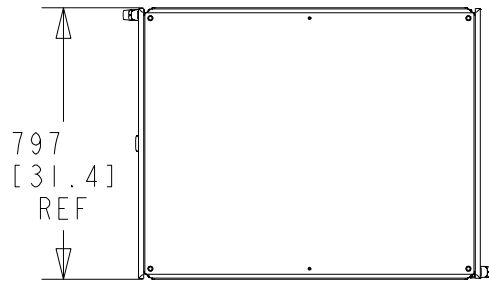

Rittal Specification Sheet

Part Number:	9982225
Revision:	A
Description:	TS IT Enclosure 2000H0800W1000D RAL7035 NEMA 12
Rack Weight: (Unpackaged)	116kg (256lbs)

TS IT Enclosure Rack	
SPECIFICATION FOR:	
TS IT Enclosure 2000H0800W1000D RAL7035	
DRAWING NUMBER	
9982225	
RITTAL	

ALL DIMENSIONS ARE REFERENCE ONLY

Door opening detail

Doors maximum opening angles when bayed showing minimum required space for opening door.

TS IT Enclosure Rack	
SPECIFICATION FOR:	
TS IT Enclosure 2000H0800W1000D RAL7035	
DRAWING NUMBER	
9982225	
RITTAL	

ALL DIMENSIONS ARE REFERENCE ONLY

Rittal Specification Sheet

SECTION C-C

TS IT Enclosure Rack	
SEPCIFICATION FOR:	
TS IT Enclosure 2000H0800W1000D RAL7035	
DRAWING NUMBER	
9982225	
RITTAL	

*ADJUSTABLE

ALL DIMENSIONS ARE REFERENCE ONLY