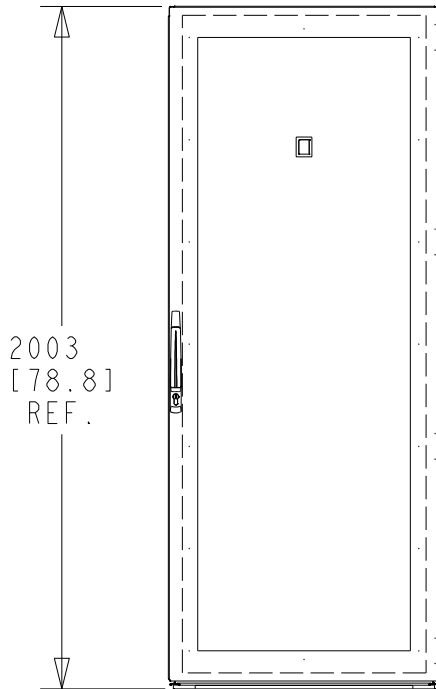

Rittal Specification Sheet

Part Number:	9982225
Revision:	A
Description:	TS IT Enclosure 2000H0800W1000D RAL7035 NEMA 12
Rack Weight: (Unpackaged)	116kg (256lbs)

TS IT Enclosure Rack	
SPECIFICATION FOR:	
TS IT Enclosure 2000H0800W1000D RAL7035	
DRAWING NUMBER	
9982225	
RITTAL	

ALL DIMENSIONS ARE REFERENCE ONLY

Door opening detail

Doors maximum opening angles when bayed showing minimum required space for opening door.

TS IT Enclosure Rack	
SPECIFICATION FOR:	
TS IT Enclosure 2000H0800W1000D RAL7035	
DRAWING NUMBER	
9982225	
RITTAL	