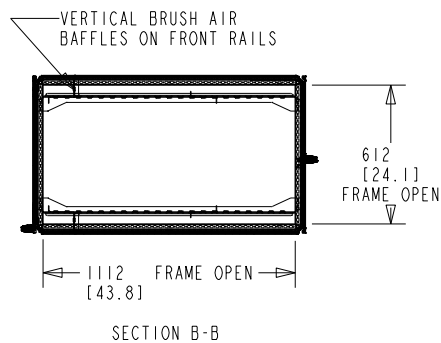

ENCLOSURES

POWER DISTRIBUTION

CLIMATE CONTROL

IT INFRASTRUCTURE

SOFTWARE & SERVICES