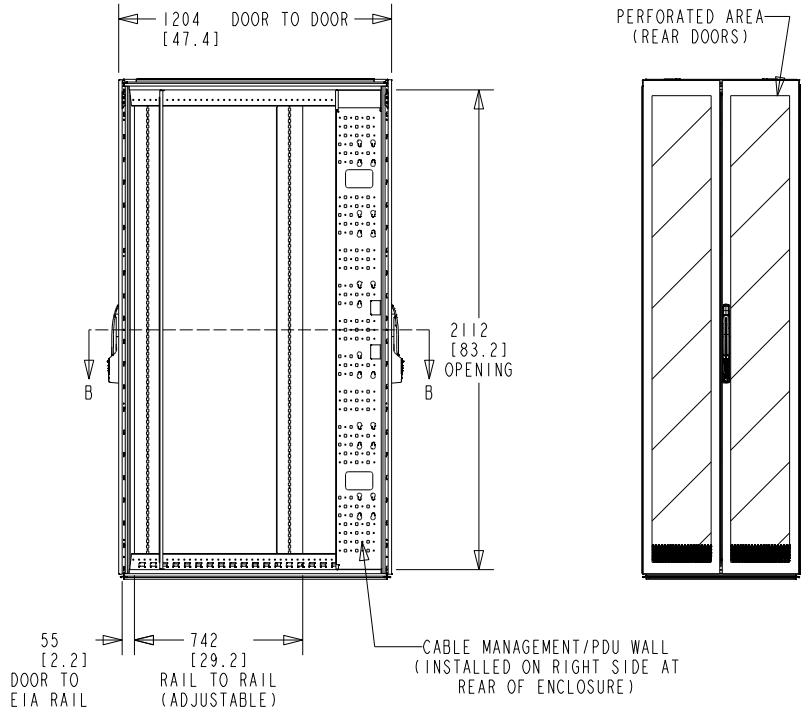

# Rittal Specification Sheet

SKU Part Number:	9962851
SKU Revision:	00
Description:	TS IT COLO RACK 47U x 700W x 1200D
Material:	Mild Steel
Rack Weight:	[183.5] kg. (403.7 Lbs)
Overall Dimensions:	2204 mm H x 700 mm W x 1204 mm D
Standards:	EIA-310-D UL -60950-1
Color:	RAL 9005 Black
Compliance:	RoHS REACH
Door System:	Quick Release Hinges. Front Door Right Hand Hinged. Split Rear Doors.

# Rittal Specification Sheet

SKU Part Number:	9962851
Description:	TS IT COLO RACK 47U x 700W x 1200D

PERF. DETAIL  
SCALE 0.400

<b>TS IT COLO RACK</b>	
PRODUCT NUMBER:	REV
<b>D9962851</b>	<b>00</b>
RITTAL -LLC, US.	