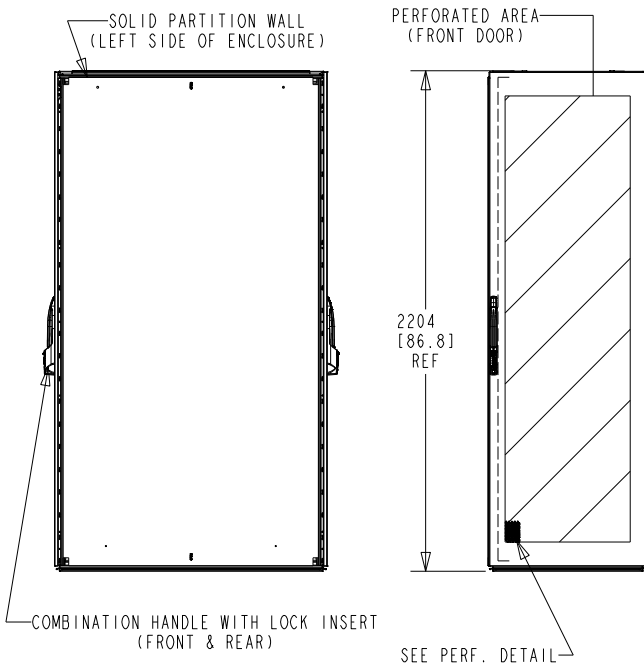

# Rittal Specification Sheet

SKU Part Number:	9962851
SKU Revision:	00
Description:	TS IT COLO RACK 47U x 700W x 1200D
Material:	Mild Steel
Rack Weight:	[183.5] kg. (403.7 Lbs)
Overall Dimensions:	2204 mm H x 700 mm W x 1204 mm D
Standards:	EIA-310-D UL -60950-1
Color:	RAL 9005 Black
Compliance:	RoHS REACH
Door System:	Quick Release Hinges. Front Door Right Hand Hinged. Split Rear Doors.

<b>TS IT COLO RACK</b>	
PRODUCT NUMBER:	REV
<b>D9962851</b>	<b>00</b>
RITTAL -LLC, US.	

ALL DIMENSIONS ARE REFERENCE ONLY

# Rittal Specification Sheet

SKU Part Number:	9962851
Description:	TS IT COLO RACK 47U x 700W x 1200D

PERF. DETAIL  
SCALE 0.400

<b>TS IT COLO RACK</b>	
PRODUCT NUMBER:	REV
<b>D9962851</b>	<b>00</b>
RITTAL -LLC, US.	