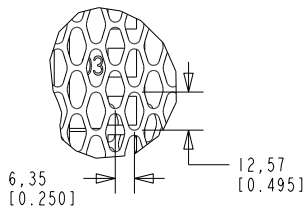

# Rittal Specification Sheet

SKU Part Number:	9962851
SKU Revision:	00
Description:	TS IT COLO RACK 47U x 700W x 1200D
Material:	Mild Steel
Rack Weight:	[183.5] kg. (403.7 Lbs)
Overall Dimensions:	2204 mm H x 700 mm W x 1204 mm D
Standards:	EIA-310-D UL -60950-1
Color:	RAL 9005 Black
Compliance:	RoHS REACH
Door System:	Quick Release Hinges. Front Door Right Hand Hinged. Split Rear Doors.

<b>TS IT COLO RACK</b>	
PRODUCT NUMBER:	REV
<b>D9962851</b>	<b>00</b>
RITTAL -LLC, US.	

ALL DIMENSIONS ARE REFERENCE ONLY

# Rittal Specification Sheet

SKU Part Number:	9962851
Description:	TS IT COLO RACK 47U x 700W x 1200D

PERF. DETAIL  
SCALE 0.400

<b>TS IT COLO RACK</b>	
PRODUCT NUMBER:	REV
<b>D9962851</b>	<b>00</b>
RITTAL -LLC, US.	