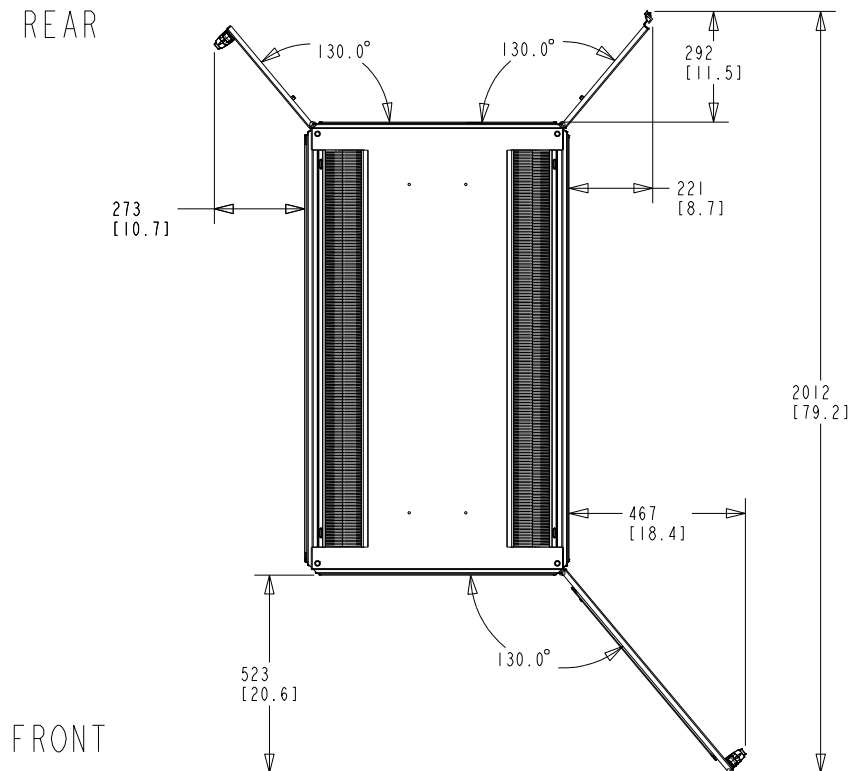

Rittal Specification Sheet

SKU Part Number:	9962851
Description:	TS IT COLO RACK 47U x 700W x 1200D

DOOR OPENING DETAILS

TS IT COLO RACK	
PRODUCT NUMBER:	REV
D9962851	00
RITTAL -LLC, US.	

ALL DIMENSIONS ARE REFERENCE ONLY

ENCLOSURES

POWER DISTRIBUTION

CLIMATE CONTROL

IT INFRASTRUCTURE

SOFTWARE & SERVICES