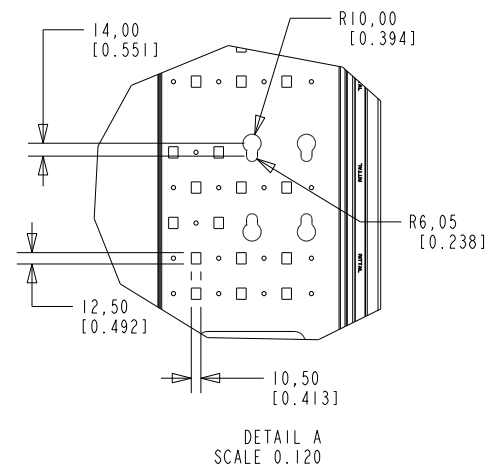

PDU DETAILS