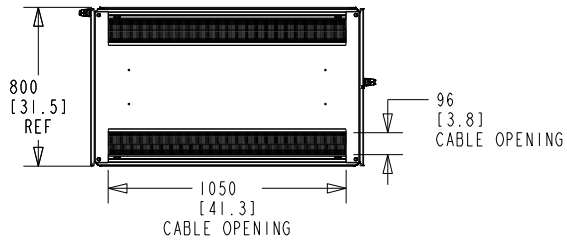

# Rittal Specification Sheet

SKU Part Number:	9962851
SKU Revision:	00
Description:	TS IT COLO RACK 47U x 700W x 1200D
Material:	Mild Steel
Rack Weight:	[183.5] kg. (403.7 Lbs)
Overall Dimensions:	2204 mm H x 700 mm W x 1204 mm D
Standards:	EIA-310-D UL -60950-1
Color:	RAL 9005 Black
Compliance:	RoHS REACH
Door System:	Quick Release Hinges. Front Door Right Hand Hinged. Split Rear Doors.

<b>TS IT COLO RACK</b>	
PRODUCT NUMBER:	REV
<b>D9962851</b>	<b>00</b>
RITTAL -LLC, US.	

ALL DIMENSIONS ARE REFERENCE ONLY

# Rittal Specification Sheet

SKU Part Number:	9962851
Description:	TS IT COLO RACK 47U x 700W x 1200D

PERF. DETAIL  
SCALE 0.400

<b>TS IT COLO RACK</b>	
PRODUCT NUMBER:	REV
<b>D9962851</b>	<b>00</b>
RITTAL -LLC, US.	