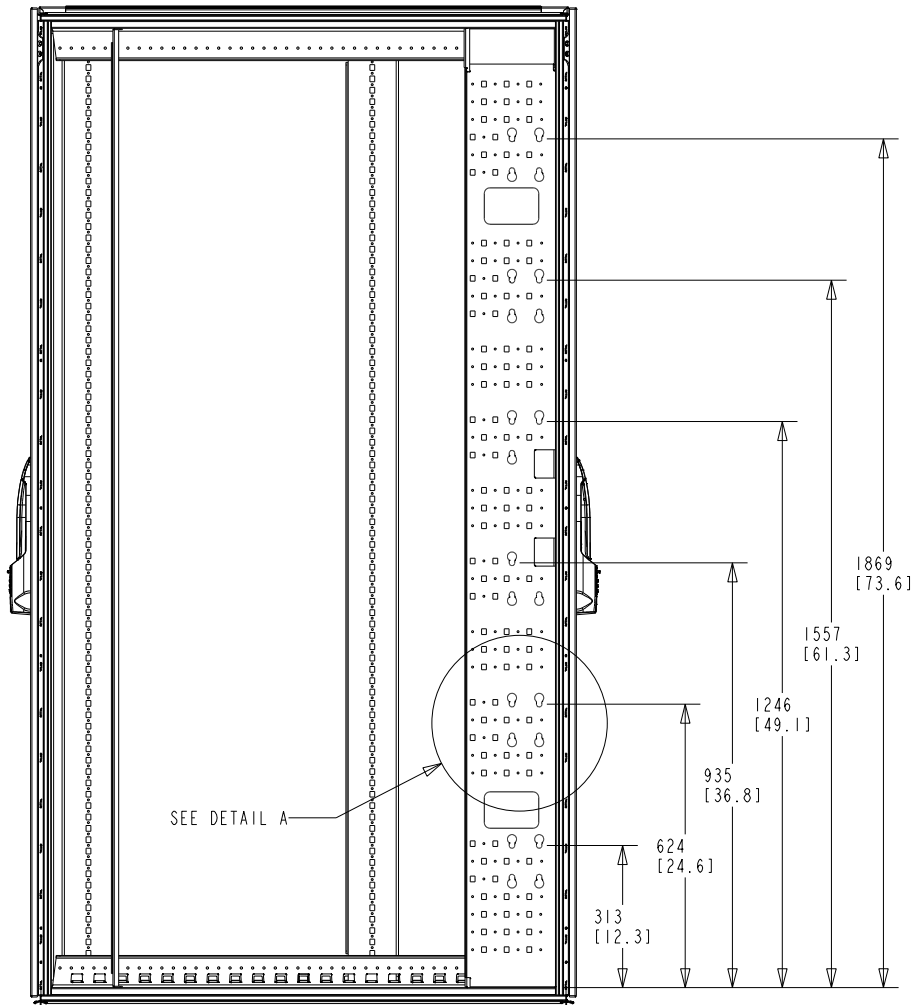

Rittal Specification Sheet

SKU Part Number:	9962851
Description:	TS IT COLO RACK 47U x 700W x 1200D