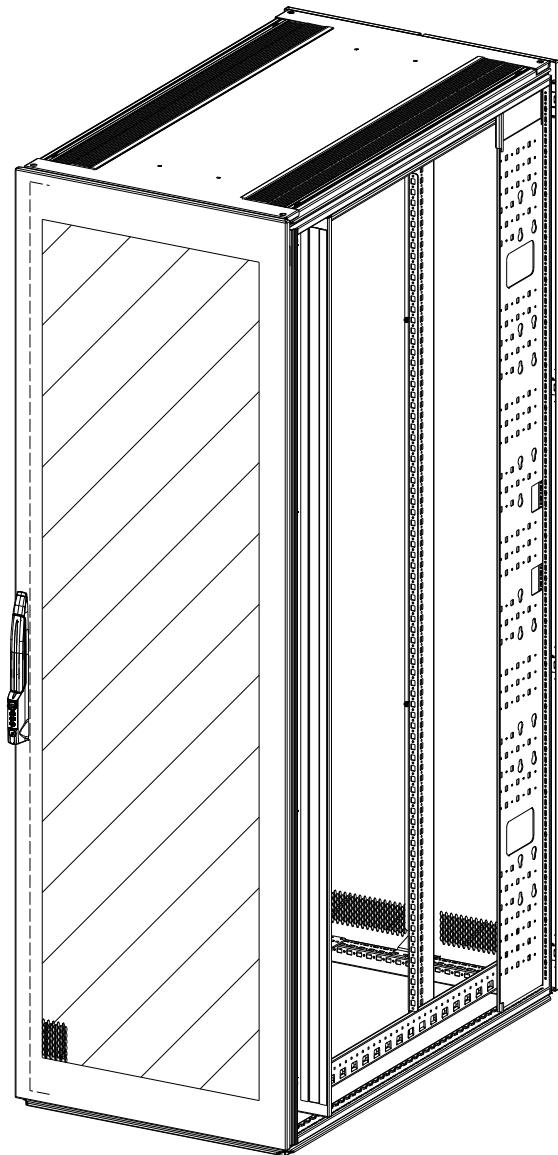

# Rittal Specification Sheet

SKU Part Number:	9962851
SKU Revision:	00
Description:	TS IT COLO RACK 47U x 700W x 1200D
Material:	Mild Steel
Rack Weight:	[183.5] kg. (403.7 Lbs)
Overall Dimensions:	2204 mm H x 700 mm W x 1204 mm D
Standards:	EIA-310-D UL -60950-1
Color:	RAL 9005 Black
Compliance:	RoHS REACH
Door System:	Quick Release Hinges. Front Door Right Hand Hinged. Split Rear Doors.

<b>TS IT COLO RACK</b>	
PRODUCT NUMBER:	REV
<b>D9962851</b>	<b>00</b>
RITTAL -LLC, US.	

ALL DIMENSIONS ARE REFERENCE ONLY

# Rittal Specification Sheet

SKU Part Number:	9962851
Description:	TS IT COLO RACK 47U x 700W x 1200D

PERF. DETAIL  
SCALE 0.400

<b>TS IT COLO RACK</b>	
PRODUCT NUMBER:	REV
<b>D9962851</b>	<b>00</b>
RITTAL -LLC, US.	