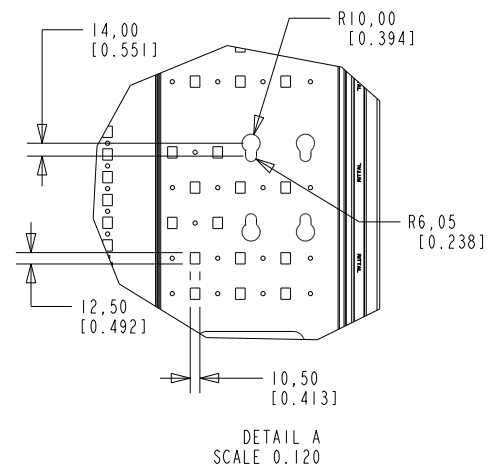

Rittal Specification Sheet

SKU Part Number:	9962852
SKU Revision:	00
Description:	TS IT COLO RACK 47U x 600W x 1050D
Material:	Mild Steel
Rack Weight:	[160.0] kg. (352.0 Lbs)
Overall Dimensions:	2204 mm H x 600 mm W x 1054 mm D
Standards:	EIA-310-D UL -60950-1
Color:	RAL 9005 Black
Compliance:	RoHS REACH
Door System:	Quick Release Hinges. Front Door Right Hand Hinged. Split Rear Doors.

SKU Part Number:	9962852
Description:	TS IT COLO RACK 47U x 600W x 1050D

DOOR OPENING DETAILS

REAR

FRONT

TS IT COLO RACK	
PRODUCT NUMBER:	REV
D9962852	00
RITTAL -LLC, US.	

ALL DIMENSIONS ARE REFERENCE ONLY

Rittal Specification Sheet

SKU Part Number:	9962852
Description:	TS IT COLO RACK 47U x 600W x 1050D

PDU DETAILS

TS IT COLO RACK	
PRODUCT NUMBER:	REV
D9962852	00
RITTAL -LLC, US.	

ALL DIMENSIONS ARE REFERENCE ONLY