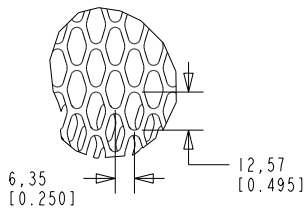

Rittal Specification Sheet

SKU Part Number:	9962852
SKU Revision:	00
Description:	TS IT COLO RACK 47U x 600W x 1050D
Material:	Mild Steel
Rack Weight:	[160.0] kg. (352.0 Lbs)
Overall Dimensions:	2204 mm H x 600 mm W x 1054 mm D
Standards:	EIA-310-D UL -60950-1
Color:	RAL 9005 Black
Compliance:	RoHS REACH
Door System:	Quick Release Hinges. Front Door Right Hand Hinged. Split Rear Doors.

TS IT COLO RACK	
PRODUCT NUMBER:	REV
D9962852	00
RITTAL -LLC, US.	

ALL DIMENSIONS ARE REFERENCE ONLY

Rittal Specification Sheet

SKU Part Number:	9962852
Description:	TS IT COLO RACK 47U x 600W x 1050D

PERF. DETAIL
SCALE 0.400