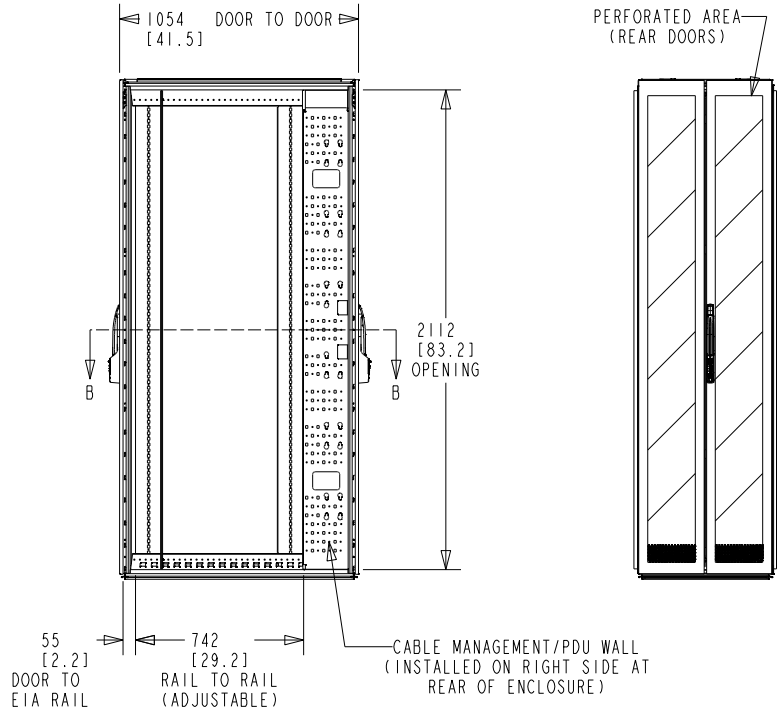

Rittal Specification Sheet

SKU Part Number:	9962852
SKU Revision:	00
Description:	TS IT COLO RACK 47U x 600W x 1050D
Material:	Mild Steel
Rack Weight:	[160.0] kg. (352.0 Lbs)
Overall Dimensions:	2204 mm H x 600 mm W x 1054 mm D
Standards:	EIA-310-D UL -60950-1
Color:	RAL 9005 Black
Compliance:	RoHS REACH
Door System:	Quick Release Hinges. Front Door Right Hand Hinged. Split Rear Doors.

TS IT COLO RACK	
PRODUCT NUMBER:	REV
D9962852	00
RITTAL -LLC, US.	

ALL DIMENSIONS ARE REFERENCE ONLY

Rittal Specification Sheet

SKU Part Number:	9962852
Description:	TS IT COLO RACK 47U x 600W x 1050D

PERF. DETAIL
SCALE 0.400

TS IT COLO RACK	
PRODUCT NUMBER:	REV
D9962852	00
RITTAL -LLC, US.	

ALL DIMENSIONS ARE REFERENCE ONLY

ENCLOSURES

POWER DISTRIBUTION

CLIMATE CONTROL

IT INFRASTRUCTURE

SOFTWARE & SERVICES

Rittal Specification Sheet

SKU Part Number:	9962852
Description:	TS IT COLO RACK 47U x 600W x 1050D

DOOR OPENING DETAILS

REAR

FRONT

TS IT COLO RACK	
PRODUCT NUMBER:	REV
D9962852	00
RITTAL -LLC, US.	

ALL DIMENSIONS ARE REFERENCE ONLY