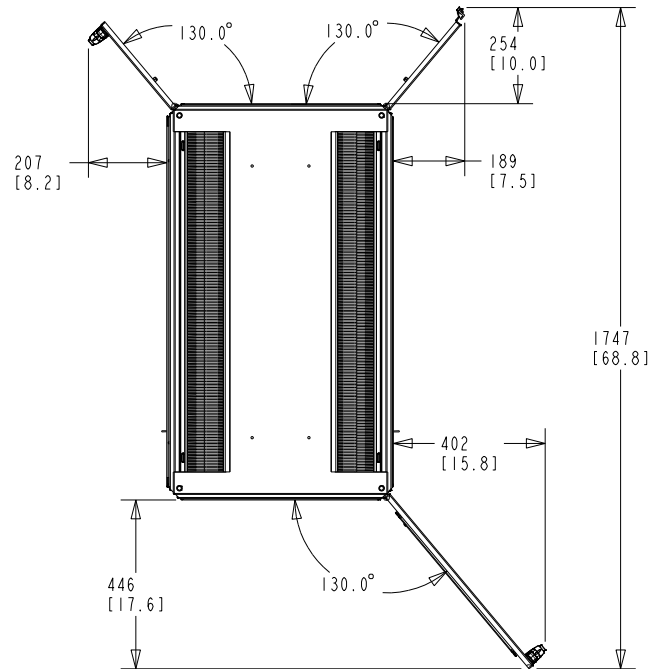

Rittal Specification Sheet

SKU Part Number:	9962852
SKU Revision:	00
Description:	TS IT COLO RACK 47U x 600W x 1050D
Material:	Mild Steel
Rack Weight:	[160.0] kg. (352.0 Lbs)
Overall Dimensions:	2204 mm H x 600 mm W x 1054 mm D
Standards:	EIA-310-D UL -60950-1
Color:	RAL 9005 Black
Compliance:	RoHS REACH
Door System:	Quick Release Hinges. Front Door Right Hand Hinged. Split Rear Doors.

TS IT COLO RACK	
PRODUCT NUMBER:	REV
D9962852	00
RITTAL -LLC, US.	

ALL DIMENSIONS ARE REFERENCE ONLY

Rittal Specification Sheet

SKU Part Number:	9962852
Description:	TS IT COLO RACK 47U x 600W x 1050D

PERF. DETAIL
SCALE 0.400

SKU Part Number:	9962852
Description:	TS IT COLO RACK 47U x 600W x 1050D

DOOR OPENING DETAILS

REAR

FRONT

TS IT COLO RACK	
PRODUCT NUMBER:	REV
D9962852	00
RITTAL -LLC, US.	

ALL DIMENSIONS ARE REFERENCE ONLY

Rittal Specification Sheet

SKU Part Number:	9962852
Description:	TS IT COLO RACK 47U x 600W x 1050D

PDU DETAILS

TS IT COLO RACK	
PRODUCT NUMBER:	REV
D9962852	00
RITTAL -LLC, US.	

ALL DIMENSIONS ARE REFERENCE ONLY