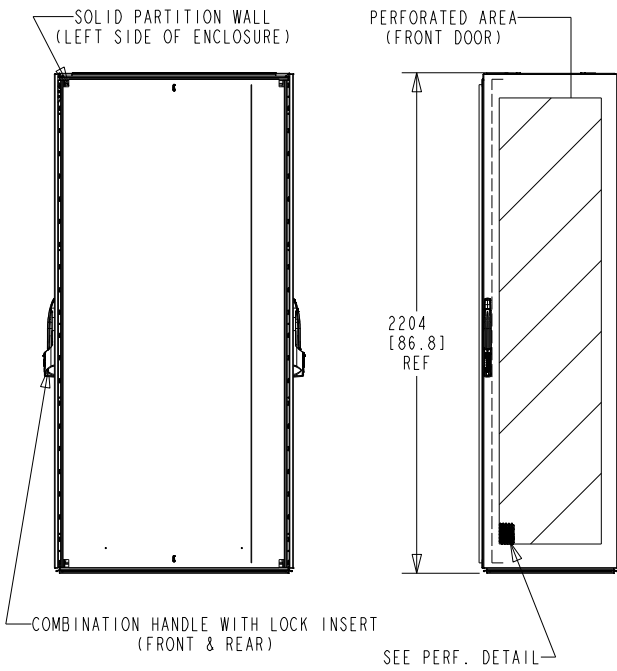

Rittal Specification Sheet

SKU Part Number:	9962852
SKU Revision:	00
Description:	TS IT COLO RACK 47U x 600W x 1050D
Material:	Mild Steel
Rack Weight:	[160.0] kg. (352.0 Lbs)
Overall Dimensions:	2204 mm H x 600 mm W x 1054 mm D
Standards:	EIA-310-D UL -60950-1
Color:	RAL 9005 Black
Compliance:	RoHS REACH
Door System:	Quick Release Hinges. Front Door Right Hand Hinged. Split Rear Doors.

TS IT COLO RACK	
PRODUCT NUMBER:	REV
D9962852	00
RITTAL -LLC, US.	

ALL DIMENSIONS ARE REFERENCE ONLY

Rittal Specification Sheet

SKU Part Number:	9962852
Description:	TS IT COLO RACK 47U x 600W x 1050D

PERF. DETAIL
SCALE 0.400

TS IT COLO RACK	
PRODUCT NUMBER:	REV
D9962852	00
RITTAL -LLC, US.	

ALL DIMENSIONS ARE REFERENCE ONLY

ENCLOSURES

POWER DISTRIBUTION

CLIMATE CONTROL

IT INFRASTRUCTURE

SOFTWARE & SERVICES

Rittal Specification Sheet

SKU Part Number:	9962852
Description:	TS IT COLO RACK 47U x 600W x 1050D

DOOR OPENING DETAILS

REAR

FRONT

TS IT COLO RACK	
PRODUCT NUMBER:	REV
D9962852	00
RITTAL -LLC, US.	

ALL DIMENSIONS ARE REFERENCE ONLY