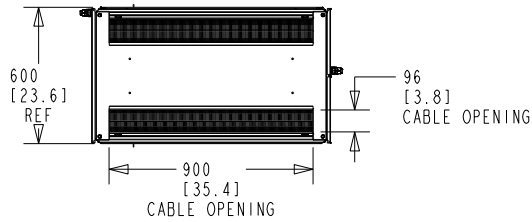

Rittal Specification Sheet

SKU Part Number:	9962852
SKU Revision:	00
Description:	TS IT COLO RACK 47U x 600W x 1050D
Material:	Mild Steel
Rack Weight:	[160.0] kg. (352.0 Lbs)
Overall Dimensions:	2204 mm H x 600 mm W x 1054 mm D
Standards:	EIA-310-D UL -60950-1
Color:	RAL 9005 Black
Compliance:	RoHS REACH
Door System:	Quick Release Hinges. Front Door Right Hand Hinged. Split Rear Doors.

TS IT COLO RACK	
PRODUCT NUMBER:	REV
D9962852	00
RITTAL -LLC, US.	

ALL DIMENSIONS ARE REFERENCE ONLY

Rittal Specification Sheet

SKU Part Number:	9962852
Description:	TS IT COLO RACK 47U x 600W x 1050D

PERF. DETAIL
SCALE 0.400

TS IT COLO RACK	
PRODUCT NUMBER:	REV
D9962852	00
RITTAL -LLC, US.	

ALL DIMENSIONS ARE REFERENCE ONLY

ENCLOSURES

POWER DISTRIBUTION

CLIMATE CONTROL

IT INFRASTRUCTURE

SOFTWARE & SERVICES

Rittal Specification Sheet

SKU Part Number:	9962852
Description:	TS IT COLO RACK 47U x 600W x 1050D

DOOR OPENING DETAILS

REAR

FRONT

TS IT COLO RACK	
PRODUCT NUMBER:	REV
D9962852	00
RITTAL -LLC, US.	

ALL DIMENSIONS ARE REFERENCE ONLY