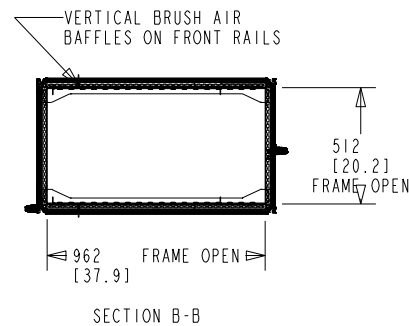

ENCLOSURES

POWER DISTRIBUTION

CLIMATE CONTROL

IT INFRASTRUCTURE

SOFTWARE & SERVICES