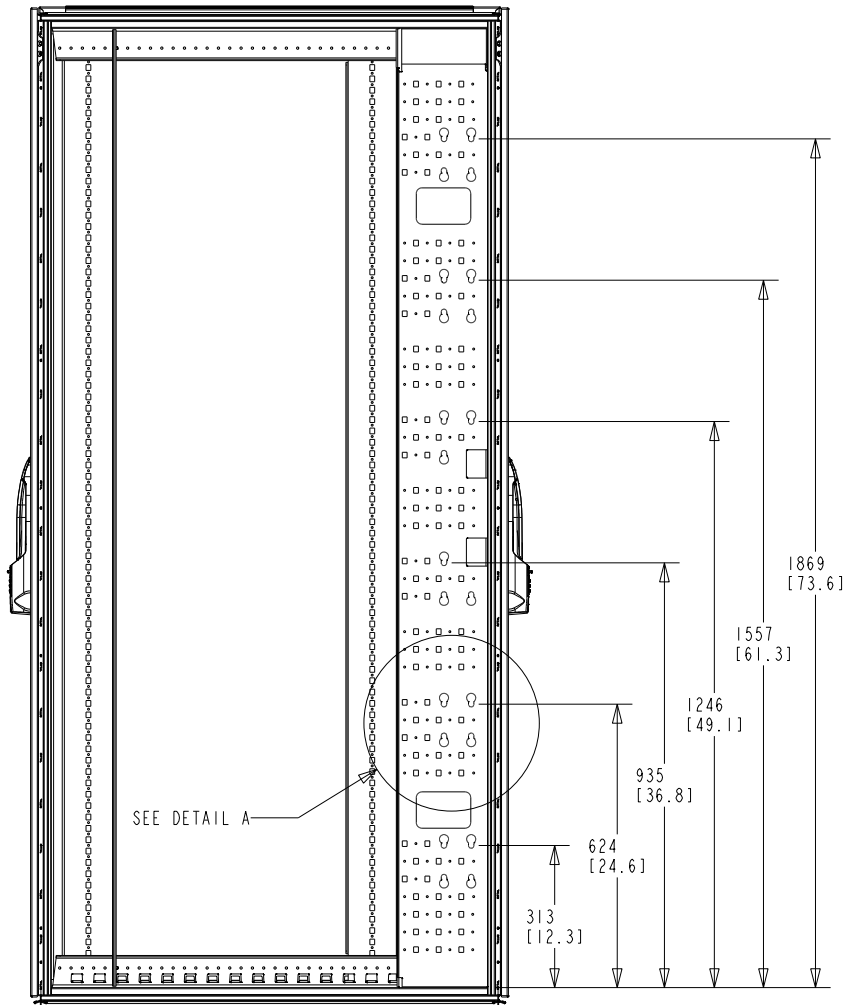

Rittal Specification Sheet

SKU Part Number:	9962852
SKU Revision:	00
Description:	TS IT COLO RACK 47U x 600W x 1050D
Material:	Mild Steel
Rack Weight:	[160.0] kg. (352.0 Lbs)
Overall Dimensions:	2204 mm H x 600 mm W x 1054 mm D
Standards:	EIA-310-D UL -60950-1
Color:	RAL 9005 Black
Compliance:	RoHS REACH
Door System:	Quick Release Hinges. Front Door Right Hand Hinged. Split Rear Doors.

SKU Part Number:	9962852
Description:	TS IT COLO RACK 47U x 600W x 1050D

DOOR OPENING DETAILS

REAR

FRONT

TS IT COLO RACK	
PRODUCT NUMBER:	REV
D9962852	00
RITTAL -LLC, US.	

ALL DIMENSIONS ARE REFERENCE ONLY

Rittal Specification Sheet

SKU Part Number:	9962852
Description:	TS IT COLO RACK 47U x 600W x 1050D

PDU DETAILS

TS IT COLO RACK	
PRODUCT NUMBER:	REV
D9962852	00
RITTAL -LLC, US.	

ALL DIMENSIONS ARE REFERENCE ONLY