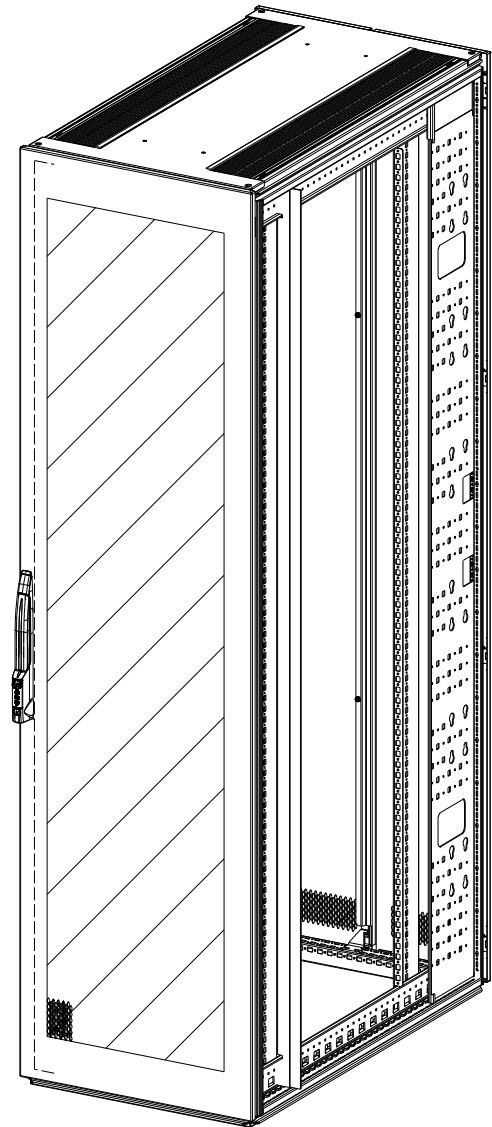

Rittal Specification Sheet

SKU Part Number:	9962852
SKU Revision:	00
Description:	TS IT COLO RACK 47U x 600W x 1050D
Material:	Mild Steel
Rack Weight:	[160.0] kg. (352.0 Lbs)
Overall Dimensions:	2204 mm H x 600 mm W x 1054 mm D
Standards:	EIA-310-D UL -60950-1
Color:	RAL 9005 Black
Compliance:	RoHS REACH
Door System:	Quick Release Hinges. Front Door Right Hand Hinged. Split Rear Doors.

TS IT COLO RACK	
PRODUCT NUMBER:	REV
D9962852	00
RITTAL -LLC, US.	

ALL DIMENSIONS ARE REFERENCE ONLY

Rittal Specification Sheet

SKU Part Number:	9962852
Description:	TS IT COLO RACK 47U x 600W x 1050D

PERF. DETAIL
SCALE 0.400

TS IT COLO RACK	
PRODUCT NUMBER:	REV
D9962852	00
RITTAL -LLC, US.	

ALL DIMENSIONS ARE REFERENCE ONLY

ENCLOSURES

POWER DISTRIBUTION

CLIMATE CONTROL

IT INFRASTRUCTURE

SOFTWARE & SERVICES

Rittal Specification Sheet

SKU Part Number:	9962852
Description:	TS IT COLO RACK 47U x 600W x 1050D

DOOR OPENING DETAILS

REAR

FRONT

TS IT COLO RACK	
PRODUCT NUMBER:	REV
D9962852	00
RITTAL -LLC, US.	

ALL DIMENSIONS ARE REFERENCE ONLY