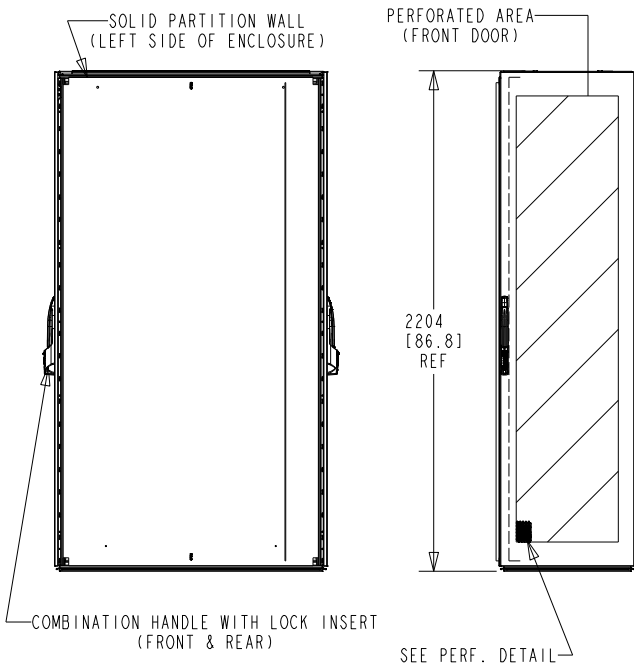

Rittal Specification Sheet

SKU Part Number:	9962853
SKU Revision:	00
Description:	TS IT COLO RACK 47U x 600W x 1200D
Material:	Mild Steel
Rack Weight:	[168.5] kg. (370.7 Lbs)
Overall Dimensions:	2204 mm H x 600 mm W x 1204 mm D
Standards:	EIA-310-D UL -60950-1
Color:	RAL 9005 Black
Compliance:	RoHS REACH
Door System:	Quick Release Hinges. Front Door Right Hand Hinged. Split Rear Doors.

TS IT COLO RACK	
PRODUCT NUMBER:	REV
D9962853	00
RITTAL -LLC, US.	

ALL DIMENSIONS ARE REFERENCE ONLY

ENCLOSURES

POWER DISTRIBUTION

CLIMATE CONTROL

IT INFRASTRUCTURE

SOFTWARE & SERVICES

Rittal Specification Sheet

SKU Part Number:	9962853
Description:	TS IT COLO RACK 47U x 600W x 1200D

PERF. DETAIL
SCALE 0.400

TS IT COLO RACK	
PRODUCT NUMBER:	REV
D9962853	00
RITTAL -LLC, US.	

ALL DIMENSIONS ARE REFERENCE ONLY

ENCLOSURES

ALL DIMENSIONS ARE REFERENCE ONLY