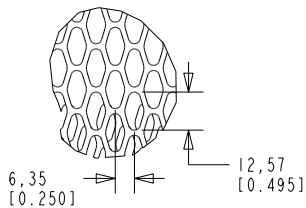

Rittal Specification Sheet

SKU Part Number:	9962853
SKU Revision:	00
Description:	TS IT COLO RACK 47U x 600W x 1200D
Material:	Mild Steel
Rack Weight:	[168.5] kg. (370.7 Lbs)
Overall Dimensions:	2204 mm H x 600 mm W x 1204 mm D
Standards:	EIA-310-D UL -60950-1
Color:	RAL 9005 Black
Compliance:	RoHS REACH
Door System:	Quick Release Hinges. Front Door Right Hand Hinged. Split Rear Doors.

SKU Part Number:	9962853
Description:	TS IT COLO RACK 47U x 600W x 1200D

PERF. DETAIL
SCALE 0.400

TS IT COLO RACK	
PRODUCT NUMBER:	REV
D9962853	00
RITTAL -LLC, US.	

ALL DIMENSIONS ARE REFERENCE ONLY

ENCLOSURES