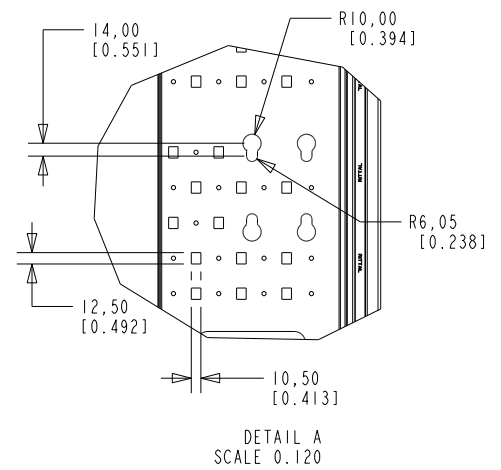

Rittal Specification Sheet

SKU Part Number:	9962853
SKU Revision:	00
Description:	TS IT COLO RACK 47U x 600W x 1200D
Material:	Mild Steel
Rack Weight:	[168.5] kg. (370.7 Lbs)
Overall Dimensions:	2204 mm H x 600 mm W x 1204 mm D
Standards:	EIA-310-D UL -60950-1
Color:	RAL 9005 Black
Compliance:	RoHS REACH
Door System:	Quick Release Hinges. Front Door Right Hand Hinged. Split Rear Doors.

ALL DIMENSIONS ARE REFERENCE ONLY

Rittal Specification Sheet

SKU Part Number:	9962853
Description:	TS IT COLO RACK 47U x 600W x 1200D

PDU DETAILS

TS IT COLO RACK	
PRODUCT NUMBER:	REV
D9962853	00
RITTAL -LLC, US.	

ALL DIMENSIONS ARE REFERENCE ONLY