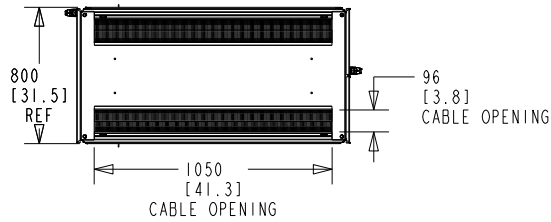

Rittal Specification Sheet

SKU Part Number:	9962853
SKU Revision:	00
Description:	TS IT COLO RACK 47U x 600W x 1200D
Material:	Mild Steel
Rack Weight:	[168.5] kg. (370.7 Lbs)
Overall Dimensions:	2204 mm H x 600 mm W x 1204 mm D
Standards:	EIA-310-D UL -60950-1
Color:	RAL 9005 Black
Compliance:	RoHS REACH
Door System:	Quick Release Hinges. Front Door Right Hand Hinged. Split Rear Doors.

TS IT COLO RACK	
PRODUCT NUMBER:	REV
D9962853	00
RITTAL -LLC, US.	

ALL DIMENSIONS ARE REFERENCE ONLY

ENCLOSURES

POWER DISTRIBUTION

CLIMATE CONTROL

IT INFRASTRUCTURE

SOFTWARE & SERVICES

Rittal Specification Sheet

SKU Part Number:	9962853
Description:	TS IT COLO RACK 47U x 600W x 1200D

PERF. DETAIL
SCALE 0.400

TS IT COLO RACK	
PRODUCT NUMBER:	REV
D9962853	00
RITTAL -LLC, US.	

ALL DIMENSIONS ARE REFERENCE ONLY

ENCLOSURES

POWER DISTRIBUTION

CLIMATE CONTROL

IT INFRASTRUCTURE

SOFTWARE & SERVICES

Rittal Specification Sheet

SKU Part Number:	9962853
Description:	TS IT COLO RACK 47U x 600W x 1200D

DOOR OPENING DETAILS

TS IT COLO RACK	
PRODUCT NUMBER:	REV
D9962853	00
RITTAL -LLC, US.	