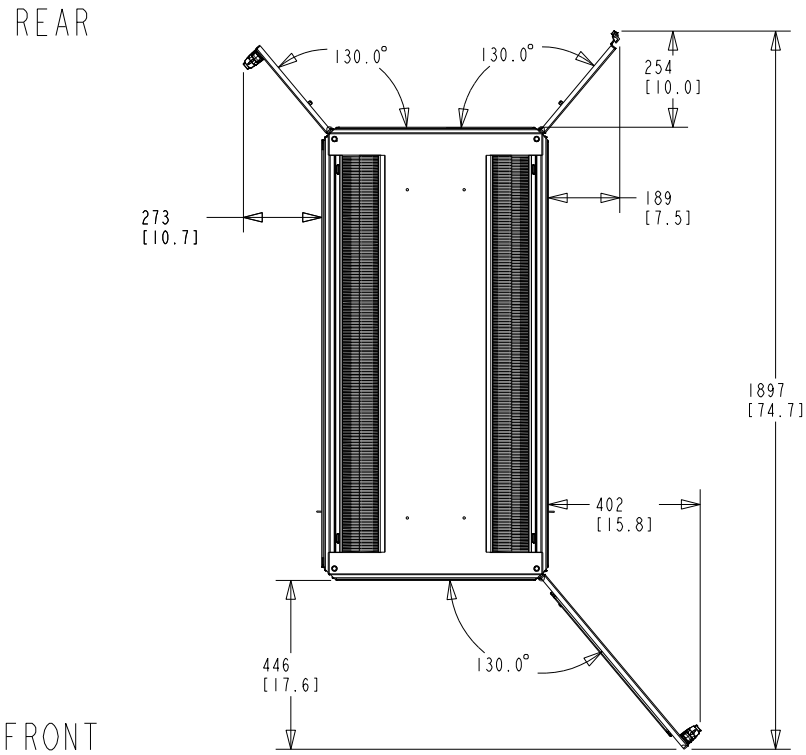

Rittal Specification Sheet

SKU Part Number:	9962853
SKU Revision:	00
Description:	TS IT COLO RACK 47U x 600W x 1200D
Material:	Mild Steel
Rack Weight:	[168.5] kg. (370.7 Lbs)
Overall Dimensions:	2204 mm H x 600 mm W x 1204 mm D
Standards:	EIA-310-D UL -60950-1
Color:	RAL 9005 Black
Compliance:	RoHS REACH
Door System:	Quick Release Hinges. Front Door Right Hand Hinged. Split Rear Doors.

SKU Part Number:	9962853
Description:	TS IT COLO RACK 47U x 600W x 1200D

PERF. DETAIL
SCALE 0.400

TS IT COLO RACK	
PRODUCT NUMBER:	REV
D9962853	00
RITTAL -LLC, US.	

ALL DIMENSIONS ARE REFERENCE ONLY

ENCLOSURES

POWER DISTRIBUTION

CLIMATE CONTROL

IT INFRASTRUCTURE

SOFTWARE & SERVICES

Rittal Specification Sheet

SKU Part Number:	9962853
Description:	TS IT COLO RACK 47U x 600W x 1200D

DOOR OPENING DETAILS

TS IT COLO RACK	
PRODUCT NUMBER:	REV
D9962853	00
RITTAL -LLC, US.	

ALL DIMENSIONS ARE REFERENCE ONLY