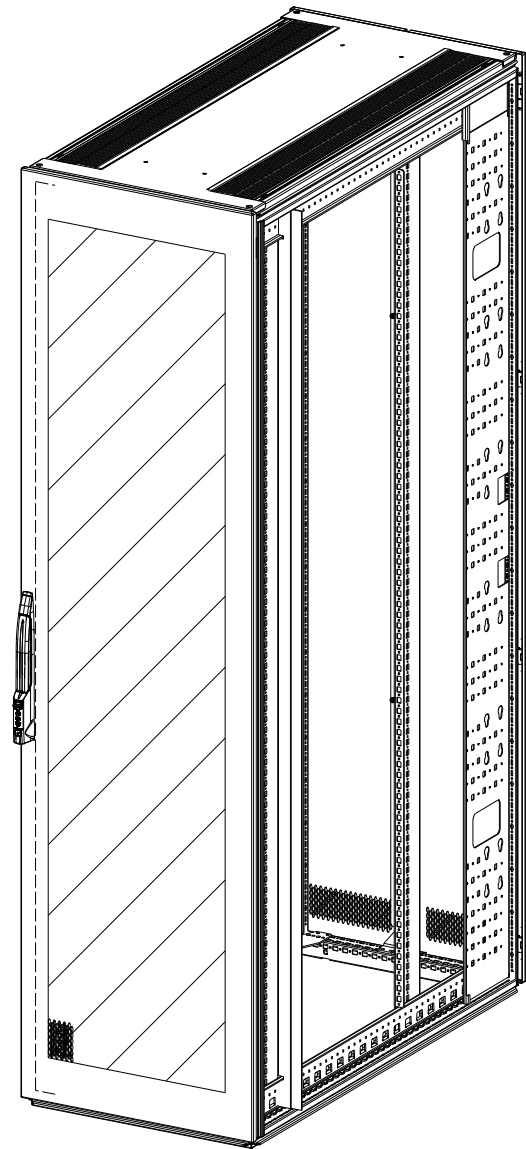

Rittal Specification Sheet

SKU Part Number:	9962853
SKU Revision:	00
Description:	TS IT COLO RACK 47U x 600W x 1200D
Material:	Mild Steel
Rack Weight:	[168.5] kg. (370.7 Lbs)
Overall Dimensions:	2204 mm H x 600 mm W x 1204 mm D
Standards:	EIA-310-D UL -60950-1
Color:	RAL 9005 Black
Compliance:	RoHS REACH
Door System:	Quick Release Hinges. Front Door Right Hand Hinged. Split Rear Doors.

TS IT COLO RACK	
PRODUCT NUMBER:	REV
D9962853	00
RITTAL -LLC, US.	

ALL DIMENSIONS ARE REFERENCE ONLY

ENCLOSURES

POWER DISTRIBUTION

CLIMATE CONTROL

IT INFRASTRUCTURE

SOFTWARE & SERVICES

Rittal Specification Sheet

SKU Part Number:	9962853
Description:	TS IT COLO RACK 47U x 600W x 1200D

PERF. DETAIL
SCALE 0.400

TS IT COLO RACK	
PRODUCT NUMBER:	REV
D9962853	00
RITTAL -LLC, US.	

ALL DIMENSIONS ARE REFERENCE ONLY

ENCLOSURES

POWER DISTRIBUTION

CLIMATE CONTROL

IT INFRASTRUCTURE

SOFTWARE & SERVICES

Rittal Specification Sheet

SKU Part Number:	9962853
Description:	TS IT COLO RACK 47U x 600W x 1200D

DOOR OPENING DETAILS

TS IT COLO RACK	
PRODUCT NUMBER:	REV
D9962853	00
RITTAL -LLC, US.	