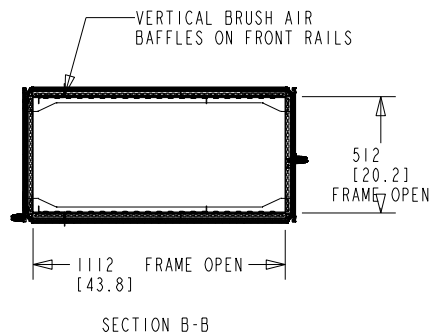

Rittal Specification Sheet

SKU Part Number:	9962853
SKU Revision:	00
Description:	TS IT COLO RACK 47U x 600W x 1200D
Material:	Mild Steel
Rack Weight:	[168.5] kg. (370.7 Lbs)
Overall Dimensions:	2204 mm H x 600 mm W x 1204 mm D
Standards:	EIA-310-D UL -60950-1
Color:	RAL 9005 Black
Compliance:	RoHS REACH
Door System:	Quick Release Hinges. Front Door Right Hand Hinged. Split Rear Doors.

SKU Part Number:	9962853
Description:	TS IT COLO RACK 47U x 600W x 1200D

PERF. DETAIL
SCALE 0.400

TS IT COLO RACK	
PRODUCT NUMBER:	REV
D9962853	00
RITTAL -LLC, US.	

ALL DIMENSIONS ARE REFERENCE ONLY

ENCLOSURES

POWER DISTRIBUTION

CLIMATE CONTROL

IT INFRASTRUCTURE

SOFTWARE & SERVICES

Rittal Specification Sheet

SKU Part Number:	9962853
Description:	TS IT COLO RACK 47U x 600W x 1200D

DOOR OPENING DETAILS

TS IT COLO RACK	
PRODUCT NUMBER:	REV
D9962853	00
RITTAL -LLC, US.	

ALL DIMENSIONS ARE REFERENCE ONLY