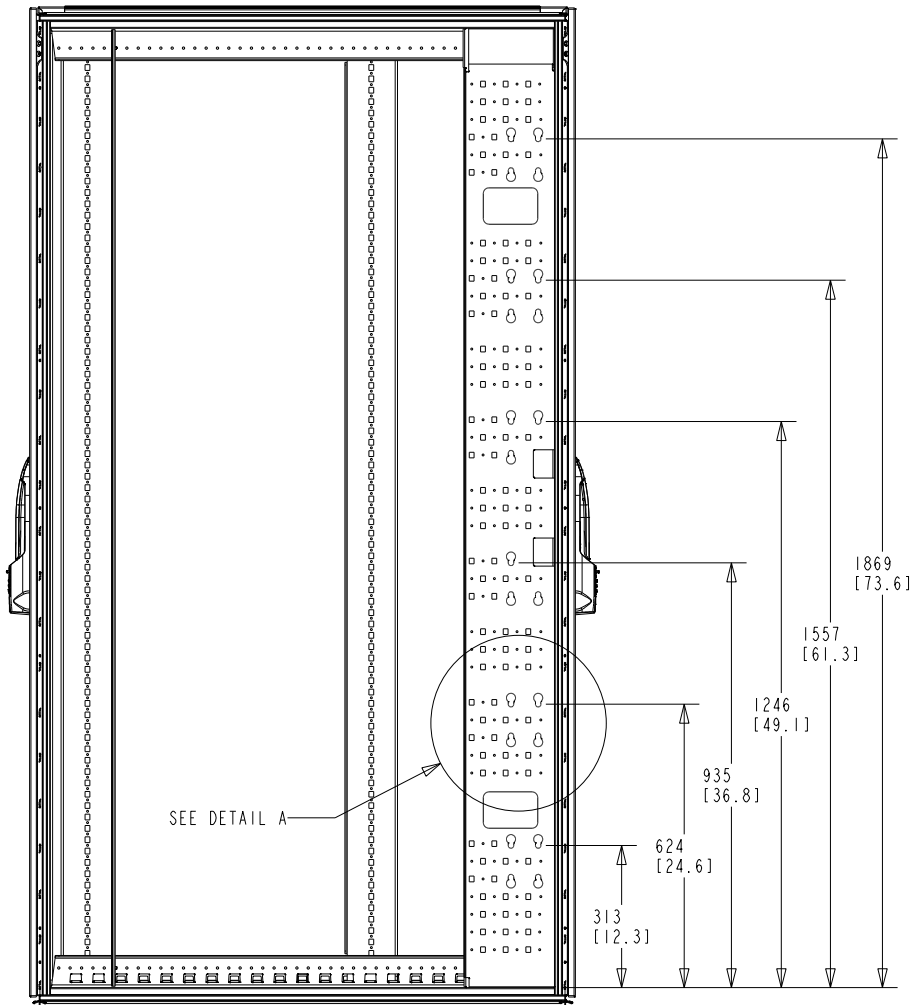

Rittal Specification Sheet

SKU Part Number:	9962853
SKU Revision:	00
Description:	TS IT COLO RACK 47U x 600W x 1200D
Material:	Mild Steel
Rack Weight:	[168.5] kg. (370.7 Lbs)
Overall Dimensions:	2204 mm H x 600 mm W x 1204 mm D
Standards:	EIA-310-D UL -60950-1
Color:	RAL 9005 Black
Compliance:	RoHS REACH
Door System:	Quick Release Hinges. Front Door Right Hand Hinged. Split Rear Doors.

POWER DISTRIBUTION

CLIMATE CONTROL

IT INFRASTRUCTURE

SOFTWARE & SERVICES

Rittal Specification Sheet

SKU Part Number:	9962853
Description:	TS IT COLO RACK 47U x 600W x 1200D

DOOR OPENING DETAILS

TS IT COLO RACK	
PRODUCT NUMBER:	REV
D9962853	00
RITTAL -LLC, US.	

ALL DIMENSIONS ARE REFERENCE ONLY

Rittal Specification Sheet

SKU Part Number:	9962853
Description:	TS IT COLO RACK 47U x 600W x 1200D

PDU DETAILS

TS IT COLO RACK	
PRODUCT NUMBER:	REV
D9962853	00
RITTAL -LLC, US.	

ALL DIMENSIONS ARE REFERENCE ONLY