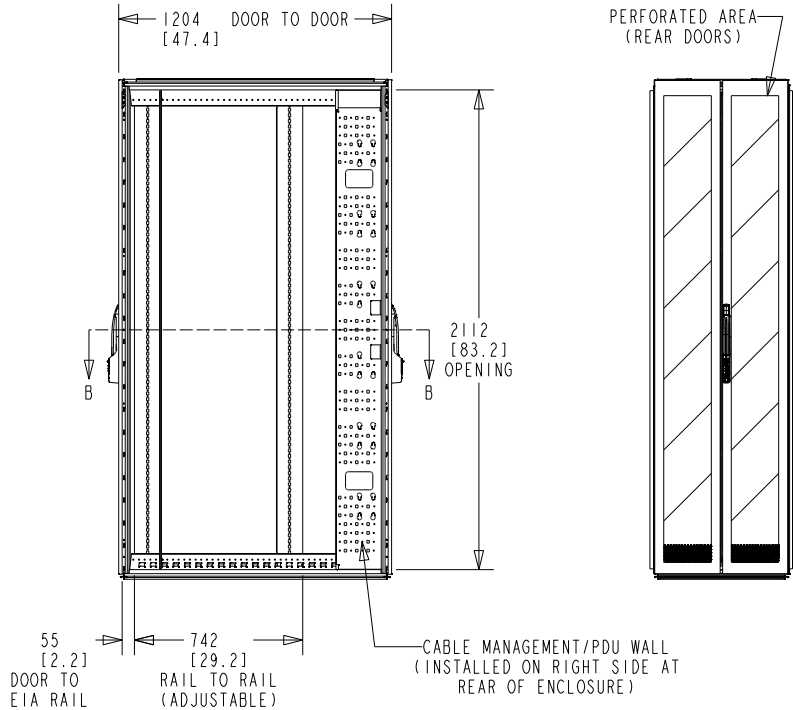

Rittal Specification Sheet

SKU Part Number:	9962853
SKU Revision:	00
Description:	TS IT COLO RACK 47U x 600W x 1200D
Material:	Mild Steel
Rack Weight:	[168.5] kg. (370.7 Lbs)
Overall Dimensions:	2204 mm H x 600 mm W x 1204 mm D
Standards:	EIA-310-D UL -60950-1
Color:	RAL 9005 Black
Compliance:	RoHS REACH
Door System:	Quick Release Hinges. Front Door Right Hand Hinged. Split Rear Doors.

TS IT COLO RACK	
PRODUCT NUMBER:	REV
D9962853	00
RITTAL -LLC, US.	

ALL DIMENSIONS ARE REFERENCE ONLY

ENCLOSURES

POWER DISTRIBUTION

CLIMATE CONTROL

IT INFRASTRUCTURE

SOFTWARE & SERVICES

Rittal Specification Sheet

SKU Part Number:	9962853
Description:	TS IT COLO RACK 47U x 600W x 1200D

PERF. DETAIL
SCALE 0.400

TS IT COLO RACK	
PRODUCT NUMBER:	REV
D9962853	00
RITTAL -LLC, US.	

ALL DIMENSIONS ARE REFERENCE ONLY

ENCLOSURES

POWER DISTRIBUTION

CLIMATE CONTROL

IT INFRASTRUCTURE

SOFTWARE & SERVICES

Rittal Specification Sheet

SKU Part Number:	9962853
Description:	TS IT COLO RACK 47U x 600W x 1200D

DOOR OPENING DETAILS

TS IT COLO RACK	
PRODUCT NUMBER:	REV
D9962853	00
RITTAL -LLC, US.	