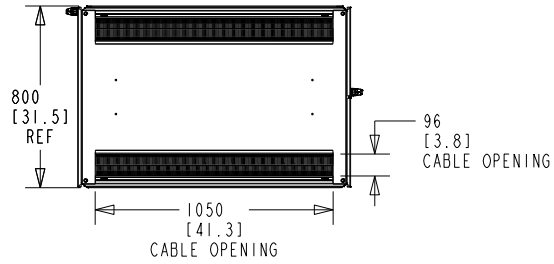

Rittal Specification Sheet

SKU Part Number:	9962854
SKU Revision:	00
Description:	TS IT COLO RACK 47U x 800W x 1200D
Material:	Mild Steel
Rack Weight:	[194.1] kg. (427.1 Lbs)
Overall Dimensions:	2204 mm H x 800 mm W x 1204 mm D
Standards:	EIA-310-D UL -60950-1
Color:	RAL 9005 Black
Compliance:	RoHS REACH
Door System:	Quick Release Hinges. Front Door Right Hand Hinged. Split Rear Doors.

TS IT COLO RACK	
PRODUCT NUMBER:	REV
D9962854	00
RITTAL -LLC, US.	

ALL DIMENSIONS ARE REFERENCE ONLY

Rittal Specification Sheet

SKU Part Number:	9962854
Description:	TS IT COLO RACK 47U x 800W x 1200D

PERF. DETAIL
SCALE 0.400

TS IT COLO RACK	
PRODUCT NUMBER:	REV
D9962854	00
RITTAL -LLC, US.	

ALL DIMENSIONS ARE REFERENCE ONLY

SECTION B-B

ENCLOSURES

POWER DISTRIBUTION

CLIMATE CONTROL

IT INFRASTRUCTURE

SOFTWARE & SERVICES

Rittal Specification Sheet

SKU Part Number:	9962854
Description:	TS IT COLO RACK 47U x 800W x 1200D

DOOR OPENING DETAILS

TS IT COLO RACK	
PRODUCT NUMBER:	REV
D9962854	00
RITTAL -LLC, US.	

ALL DIMENSIONS ARE REFERENCE ONLY