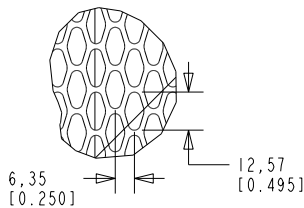

Rittal Specification Sheet

SKU Part Number:	9962854
SKU Revision:	00
Description:	TS IT COLO RACK 47U x 800W x 1200D
Material:	Mild Steel
Rack Weight:	[194.1] kg. (427.1 Lbs)
Overall Dimensions:	2204 mm H x 800 mm W x 1204 mm D
Standards:	EIA-310-D UL -60950-1
Color:	RAL 9005 Black
Compliance:	RoHS REACH
Door System:	Quick Release Hinges. Front Door Right Hand Hinged. Split Rear Doors.

TS IT COLO RACK	
PRODUCT NUMBER:	REV
D9962854	00
RITTAL -LLC, US.	

ALL DIMENSIONS ARE REFERENCE ONLY

Rittal Specification Sheet

SKU Part Number:	9962854
Description:	TS IT COLO RACK 47U x 800W x 1200D

PERF. DETAIL
SCALE 0.400

Rittal Specification Sheet

SKU Part Number:	9962854
Description:	TS IT COLO RACK 47U x 800W x 1200D

DOOR OPENING DETAILS

TS IT COLO RACK	
PRODUCT NUMBER:	REV
D9962854	00
RITTAL -LLC, US.	

ALL DIMENSIONS ARE REFERENCE ONLY