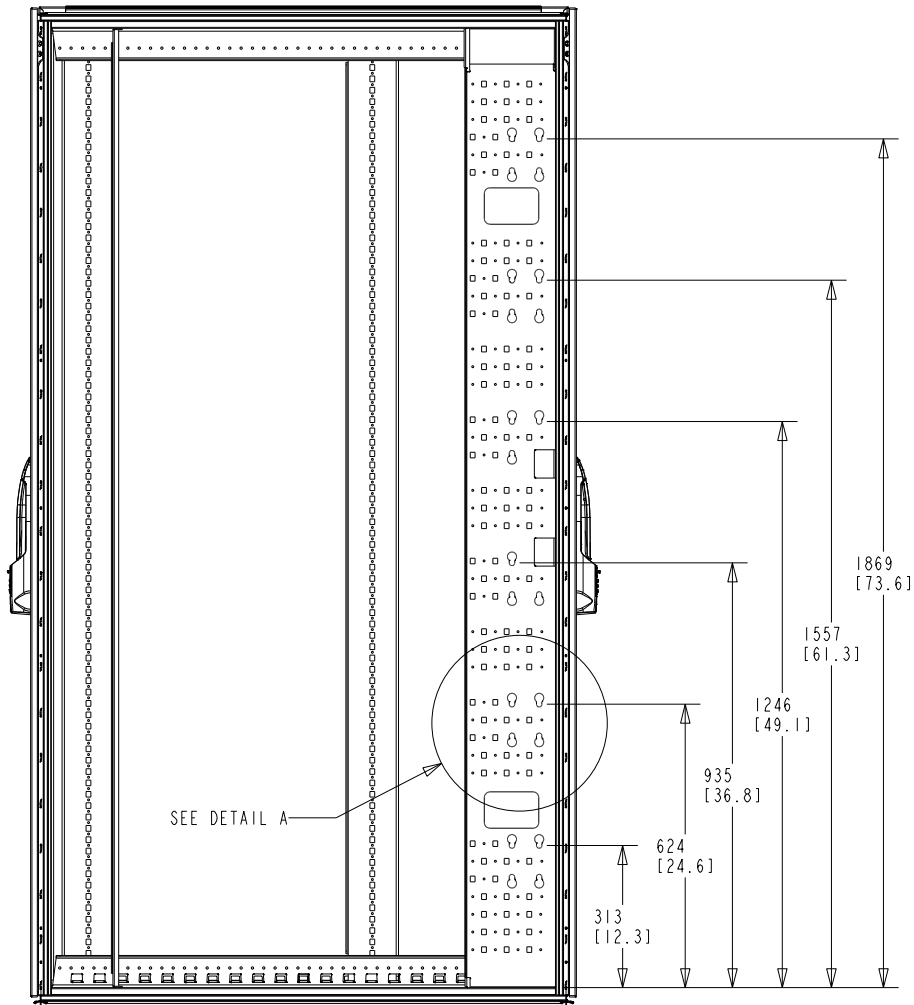

Rittal Specification Sheet

SKU Part Number:	9962854
SKU Revision:	00
Description:	TS IT COLO RACK 47U x 800W x 1200D
Material:	Mild Steel
Rack Weight:	[194.1] kg. (427.1 Lbs)
Overall Dimensions:	2204 mm H x 800 mm W x 1204 mm D
Standards:	EIA-310-D UL -60950-1
Color:	RAL 9005 Black
Compliance:	RoHS REACH
Door System:	Quick Release Hinges. Front Door Right Hand Hinged. Split Rear Doors.

Rittal Specification Sheet

SKU Part Number:	9962854
Description:	TS IT COLO RACK 47U x 800W x 1200D

DOOR OPENING DETAILS

TS IT COLO RACK	
PRODUCT NUMBER:	REV
D9962854	00
RITTAL -LLC, US.	

ALL DIMENSIONS ARE REFERENCE ONLY

Rittal Specification Sheet

SKU Part Number:	9962854
Description:	TS IT COLO RACK 47U x 800W x 1200D

PDU DETAILS

TS IT COLO RACK	
PRODUCT NUMBER:	REV
D9962854	00
RITTAL -LLC, US.	

ALL DIMENSIONS ARE REFERENCE ONLY