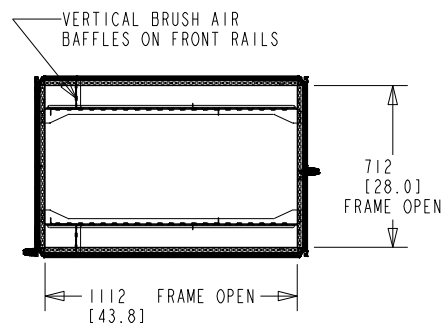

Rittal Specification Sheet

SKU Part Number:	9962854
SKU Revision:	00
Description:	TS IT COLO RACK 47U x 800W x 1200D
Material:	Mild Steel
Rack Weight:	[194.1] kg. (427.1 Lbs)
Overall Dimensions:	2204 mm H x 800 mm W x 1204 mm D
Standards:	EIA-310-D UL -60950-1
Color:	RAL 9005 Black
Compliance:	RoHS REACH
Door System:	Quick Release Hinges. Front Door Right Hand Hinged. Split Rear Doors.

TS IT COLO RACK	
PRODUCT NUMBER:	REV
D9962854	00
RITTAL -LLC, US.	

ALL DIMENSIONS ARE REFERENCE ONLY

Rittal Specification Sheet

SKU Part Number:	9962854
Description:	TS IT COLO RACK 47U x 800W x 1200D

PERF. DETAIL
SCALE 0.400

TS IT COLO RACK	
PRODUCT NUMBER:	REV
D9962854	00
RITTAL -LLC, US.	

ALL DIMENSIONS ARE REFERENCE ONLY

SECTION B-B

ENCLOSURES

POWER DISTRIBUTION

CLIMATE CONTROL

IT INFRASTRUCTURE

SOFTWARE & SERVICES

Rittal Specification Sheet

SKU Part Number:	9962854
Description:	TS IT COLO RACK 47U x 800W x 1200D

DOOR OPENING DETAILS

TS IT COLO RACK	
PRODUCT NUMBER:	REV
D9962854	00
RITTAL -LLC, US.	

ALL DIMENSIONS ARE REFERENCE ONLY