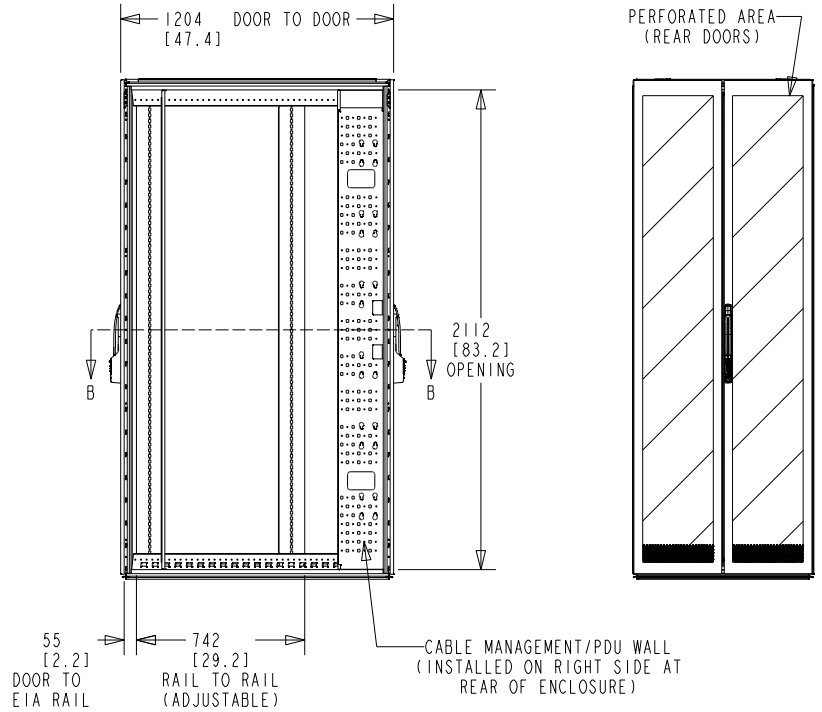

Rittal Specification Sheet

SKU Part Number:	9962854
SKU Revision:	00
Description:	TS IT COLO RACK 47U x 800W x 1200D
Material:	Mild Steel
Rack Weight:	[194.1] kg. (427.1 Lbs)
Overall Dimensions:	2204 mm H x 800 mm W x 1204 mm D
Standards:	EIA-310-D UL -60950-1
Color:	RAL 9005 Black
Compliance:	RoHS REACH
Door System:	Quick Release Hinges. Front Door Right Hand Hinged. Split Rear Doors.

TS IT COLO RACK	
PRODUCT NUMBER:	REV
D9962854	00
RITTAL -LLC, US.	

ALL DIMENSIONS ARE REFERENCE ONLY

Rittal Specification Sheet

SKU Part Number:	9962854
Description:	TS IT COLO RACK 47U x 800W x 1200D

PERF. DETAIL
SCALE 0.400

Rittal Specification Sheet

SKU Part Number:	9962854
Description:	TS IT COLO RACK 47U x 800W x 1200D

DOOR OPENING DETAILS

TS IT COLO RACK	
PRODUCT NUMBER:	REV
D9962854	00
RITTAL -LLC, US.	

ALL DIMENSIONS ARE REFERENCE ONLY

Rittal Specification Sheet

SKU Part Number:	9962854
Description:	TS IT COLO RACK 47U x 800W x 1200D

PDU DETAILS

TS IT COLO RACK	
PRODUCT NUMBER:	REV
D9962854	00
RITTAL -LLC, US.	

ALL DIMENSIONS ARE REFERENCE ONLY