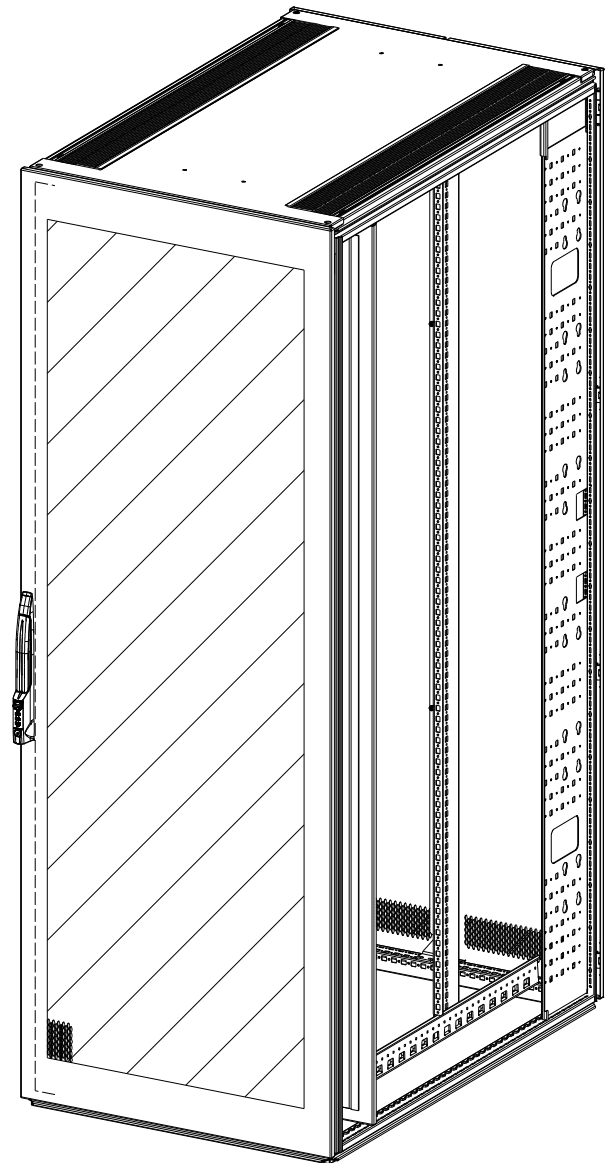

Rittal Specification Sheet

SKU Part Number:	9962854
SKU Revision:	00
Description:	TS IT COLO RACK 47U x 800W x 1200D
Material:	Mild Steel
Rack Weight:	[194.1] kg. (427.1 Lbs)
Overall Dimensions:	2204 mm H x 800 mm W x 1204 mm D
Standards:	EIA-310-D UL -60950-1
Color:	RAL 9005 Black
Compliance:	RoHS REACH
Door System:	Quick Release Hinges. Front Door Right Hand Hinged. Split Rear Doors.

TS IT COLO RACK	
PRODUCT NUMBER:	REV
D9962854	00
RITTAL -LLC, US.	

ALL DIMENSIONS ARE REFERENCE ONLY

Rittal Specification Sheet

SKU Part Number:	9962854
Description:	TS IT COLO RACK 47U x 800W x 1200D

PERF. DETAIL
SCALE 0.400

TS IT COLO RACK	
PRODUCT NUMBER:	REV
D9962854	00
RITTAL -LLC, US.	

ALL DIMENSIONS ARE REFERENCE ONLY

SECTION B-B

ENCLOSURES

POWER DISTRIBUTION

CLIMATE CONTROL

IT INFRASTRUCTURE

SOFTWARE & SERVICES

Rittal Specification Sheet

SKU Part Number:	9962854
Description:	TS IT COLO RACK 47U x 800W x 1200D

DOOR OPENING DETAILS

TS IT COLO RACK	
PRODUCT NUMBER:	REV
D9962854	00
RITTAL -LLC, US.	

ALL DIMENSIONS ARE REFERENCE ONLY