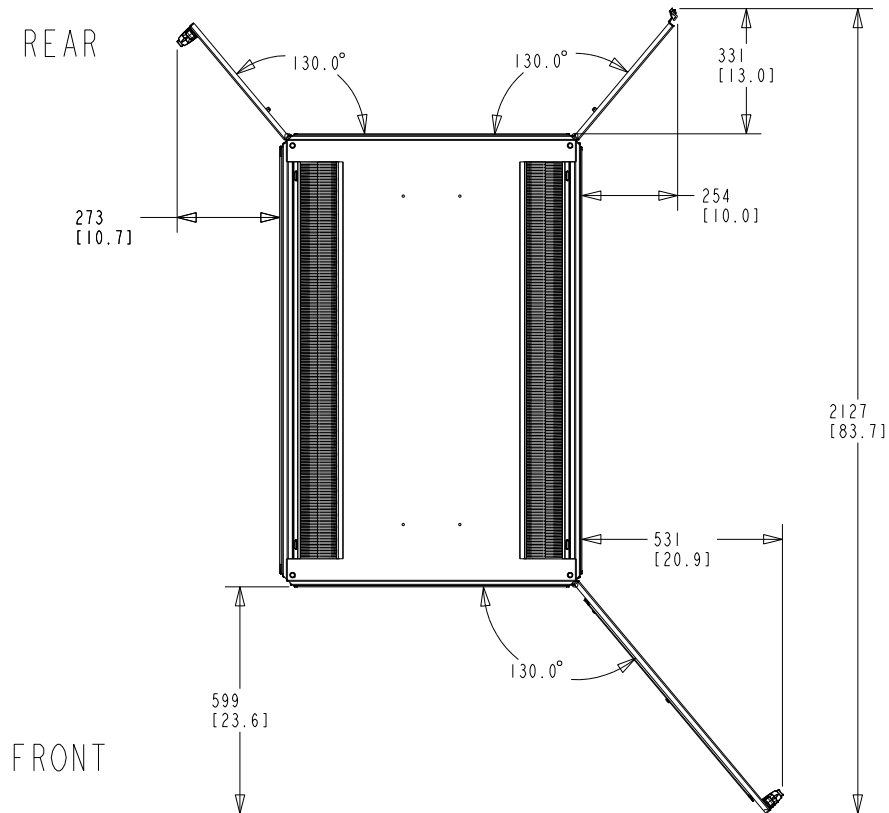

Rittal Specification Sheet

SKU Part Number:	9962854
SKU Revision:	00
Description:	TS IT COLO RACK 47U x 800W x 1200D
Material:	Mild Steel
Rack Weight:	[194.1] kg. (427.1 Lbs)
Overall Dimensions:	2204 mm H x 800 mm W x 1204 mm D
Standards:	EIA-310-D UL -60950-1
Color:	RAL 9005 Black
Compliance:	RoHS REACH
Door System:	Quick Release Hinges. Front Door Right Hand Hinged. Split Rear Doors.

TS IT COLO RACK	
PRODUCT NUMBER:	REV
D9962854	00
RITTAL -LLC, US.	

ALL DIMENSIONS ARE REFERENCE ONLY

Rittal Specification Sheet

SKU Part Number:	9962854
Description:	TS IT COLO RACK 47U x 800W x 1200D

PERF. DETAIL
SCALE 0.400

Rittal Specification Sheet

SKU Part Number:	9962854
Description:	TS IT COLO RACK 47U x 800W x 1200D

DOOR OPENING DETAILS

TS IT COLO RACK	
PRODUCT NUMBER:	REV
D9962854	00
RITTAL -LLC, US.	

ALL DIMENSIONS ARE REFERENCE ONLY

Rittal Specification Sheet

SKU Part Number:	9962854
Description:	TS IT COLO RACK 47U x 800W x 1200D

PDU DETAILS

TS IT COLO RACK	
PRODUCT NUMBER:	REV
D9962854	00
RITTAL -LLC, US.	

ALL DIMENSIONS ARE REFERENCE ONLY