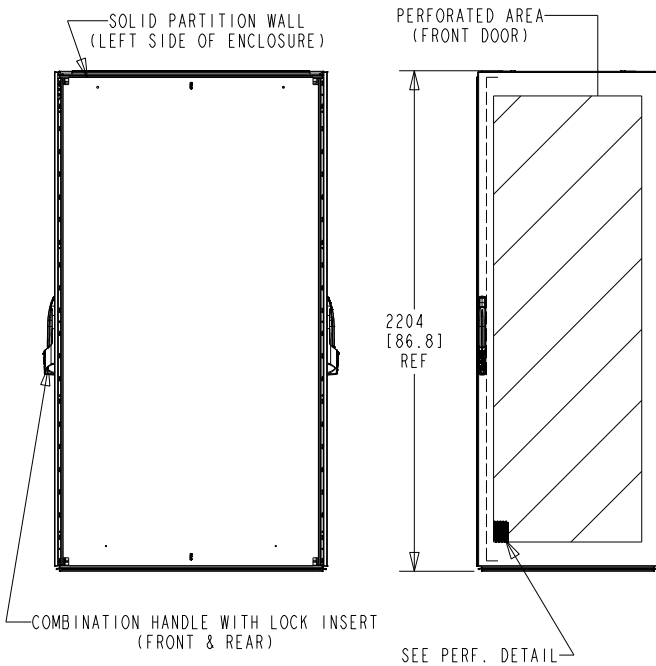

Rittal Specification Sheet

SKU Part Number:	9962854
SKU Revision:	00
Description:	TS IT COLO RACK 47U x 800W x 1200D
Material:	Mild Steel
Rack Weight:	[194.1] kg. (427.1 Lbs)
Overall Dimensions:	2204 mm H x 800 mm W x 1204 mm D
Standards:	EIA-310-D UL -60950-1
Color:	RAL 9005 Black
Compliance:	RoHS REACH
Door System:	Quick Release Hinges. Front Door Right Hand Hinged. Split Rear Doors.

TS IT COLO RACK	
PRODUCT NUMBER:	REV
D9962854	00
RITTAL -LLC, US.	

ALL DIMENSIONS ARE REFERENCE ONLY

Rittal Specification Sheet

SKU Part Number:	9962854
Description:	TS IT COLO RACK 47U x 800W x 1200D

PERF. DETAIL
SCALE 0.400

Rittal Specification Sheet

SKU Part Number:	9962854
Description:	TS IT COLO RACK 47U x 800W x 1200D

DOOR OPENING DETAILS

TS IT COLO RACK	
PRODUCT NUMBER:	REV
D9962854	00
RITTAL -LLC, US.	

ALL DIMENSIONS ARE REFERENCE ONLY

Rittal Specification Sheet

SKU Part Number:	9962854
Description:	TS IT COLO RACK 47U x 800W x 1200D

PDU DETAILS

TS IT COLO RACK	
PRODUCT NUMBER:	REV
D9962854	00
RITTAL -LLC, US.	

ALL DIMENSIONS ARE REFERENCE ONLY