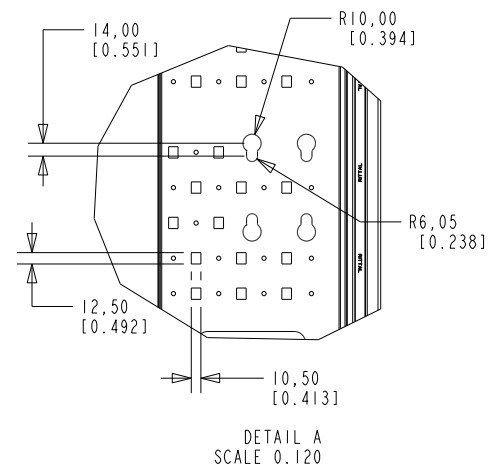

Rittal Specification Sheet

SKU Part Number:	9962854
SKU Revision:	00
Description:	TS IT COLO RACK 47U x 800W x 1200D
Material:	Mild Steel
Rack Weight:	[194.1] kg. (427.1 Lbs)
Overall Dimensions:	2204 mm H x 800 mm W x 1204 mm D
Standards:	EIA-310-D UL -60950-1
Color:	RAL 9005 Black
Compliance:	RoHS REACH
Door System:	Quick Release Hinges. Front Door Right Hand Hinged. Split Rear Doors.

Rittal Specification Sheet

SKU Part Number:	9962854
Description:	TS IT COLO RACK 47U x 800W x 1200D

DOOR OPENING DETAILS

TS IT COLO RACK	
PRODUCT NUMBER:	REV
D9962854	00
RITTAL -LLC, US.	

ALL DIMENSIONS ARE REFERENCE ONLY

Rittal Specification Sheet

SKU Part Number:	9962854
Description:	TS IT COLO RACK 47U x 800W x 1200D

PDU DETAILS

TS IT COLO RACK	
PRODUCT NUMBER:	REV
D9962854	00
RITTAL -LLC, US.	

ALL DIMENSIONS ARE REFERENCE ONLY