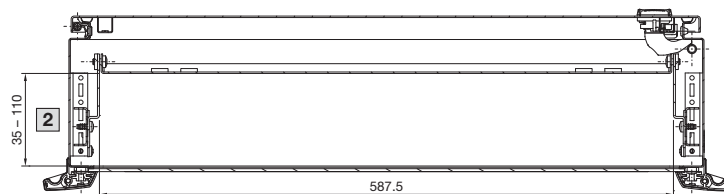

Compact enclosures

Compact enclosures AX

Operating housing AX for desktop TFT up to 24"

AX 6321.050

Section B – B

1 Monitor infinitely adjustable in the height

Section A – A

2 Monitor infinitely adjustable in the depth