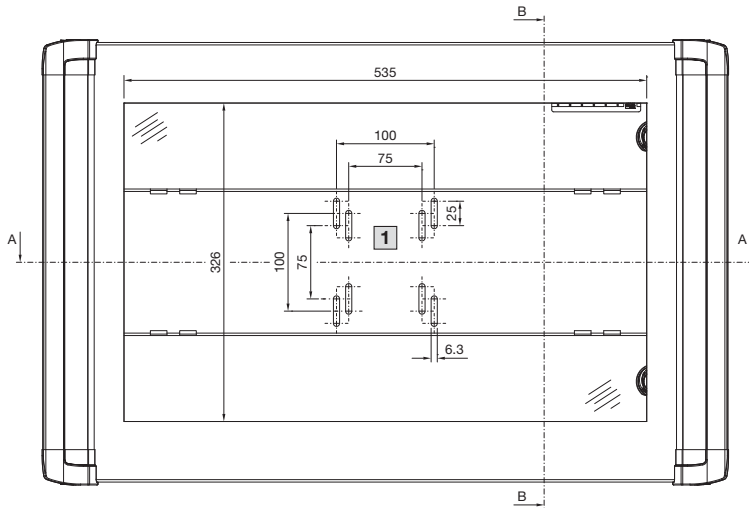

Compact enclosures

Compact enclosures AX

Operating housing AX for desktop TFT up to 24"

AX 6321.050

Section B – B

1 Monitor infinitely adjustable in the height

Section A – A

2 Monitor infinitely adjustable in the depth