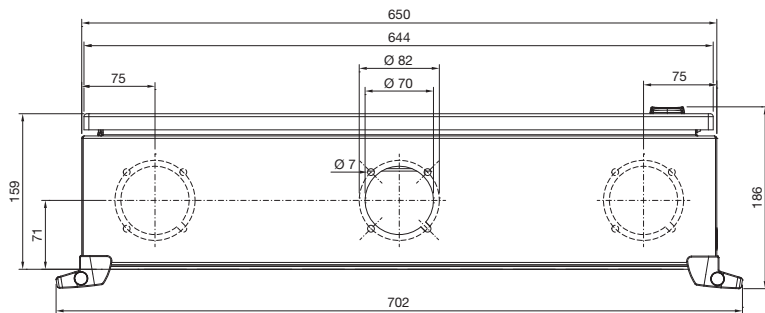

Compact enclosures

Compact enclosures AX

Operating housing AX for desktop TFT up to 24"

AX 6321.050

Section B – B

1 Monitor infinitely adjustable in the height

Section A – A

2 Monitor infinitely adjustable in the depth