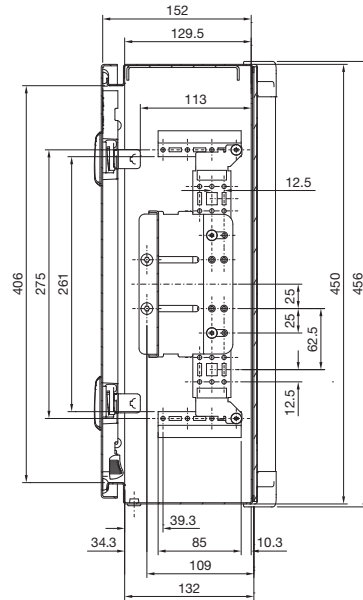

Compact enclosures

Compact enclosures AX

Operating housing AX for desktop TFT up to 24"

AX 6321.050

Section B – B

1 Monitor infinitely adjustable in the height

Section A – A

2 Monitor infinitely adjustable in the depth