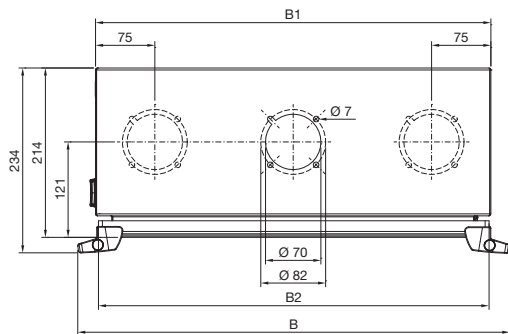

Enclosure

B = Overall width with handle strips

B1 = Enclosure width

B2 = Door width

B3 = Maximum usable mounting space in the width

H = Overall height with handle strips

H1 = Enclosure height

H2 = Door height

B3 = Maximum usable mounting space in the height

H5 = Lock spacing

H6 = Clearance height between positioning brackets

H7 = Mounting distance between mounting brackets

H8 = Clearance height between mounting brackets

Model No. AX	Width dimensions mm				Height dimensions mm							
	B	B1	B2	B3	H	H1	H2	H3	H5	H6	H7	H8
6315.150	345	300	294	211	301	300	294	245	–	–	175	161
6315.250	425	380	374	291	301	300	294	245	–	–	175	161
6315.350	425	380	374	291	381	380	374	325	–	–	275	261
6315.450	545	500	494	411	501	500	494	445	300	265	375	361
6315.650	645	600	594	511	601	600	594	545	400	365	475	461