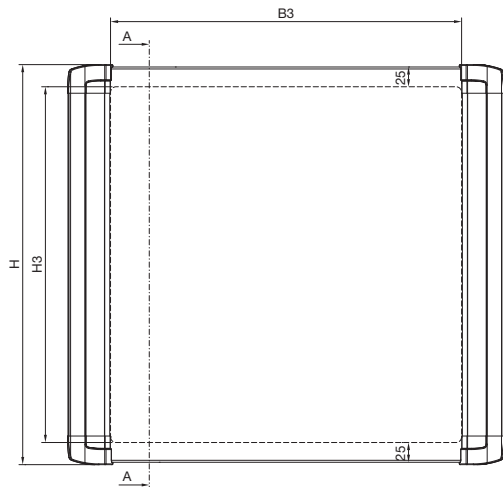

B1 = Enclosure width

B2 = Door width

B3 = Maximum usable mounting space in the width

H = Overall height with handle strips

H1 = Enclosure height

H2 = Door height

B3 = Maximum usable mounting space in the height

H5 = Lock spacing

H6 = Clearance height between positioning brackets

H7 = Mounting distance between mounting brackets

H8 = Clearance height between mounting brackets

Model No. AX	Width dimensions mm				Height dimensions mm							
	B	B1	B2	B3	H	H1	H2	H3	H5	H6	H7	H8
6315.150	345	300	294	211	301	300	294	245	–	–	175	161
6315.250	425	380	374	291	301	300	294	245	–	–	175	161
6315.350	425	380	374	291	381	380	374	325	–	–	275	261
6315.450	545	500	494	411	501	500	494	445	300	265	375	361
6315.650	645	600	594	511	601	600	594	545	400	365	475	461

Operating housing AX

with handle strips, service access from the rear

AX 6320.050, AX 6320.150

Section A – A

Enclosure

- B = Overall width with handle strips
- B1 = Enclosure width
- B2 = Door width
- B3 = Maximum usable mounting space in the width
- H = Overall height with handle strips
- H1 = Enclosure height
- H2 = Door height
- B3 = Maximum usable mounting space in the height
- H7 = Mounting distance between mounting brackets
- H8 = Clearance height between mounting brackets

AX 6320.350, AX 6320.450, AX 6320.550, AX 6320.650

Section A – A

Model No. AX	Width dimensions mm				Height dimensions mm					
	B	B1	B2	B3	H	H1	H2	H3	H7	H8
6320.050	352.5	300	294	244	206	200	194	150	75	61
6320.150	702.5	650	644	594	456	450	444	400	275	261
6320.350	432.5	380	374	324	386	380	374	330	275	261
6320.450	552.5	500	494	444	506	500	494	450	375	361
6320.550	652.5	600	594	544	386	380	374	330	275	261
6320.650	652.5	600	594	544	606	600	594	550	475	461