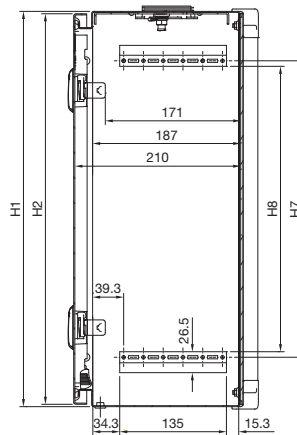

B1 = Enclosure width

B2 = Door width

B3 = Maximum usable mounting space in the width

H = Overall height with handle strips

H1 = Enclosure height

H2 = Door height

B3 = Maximum usable mounting space in the height

H5 = Lock spacing

H6 = Clearance height between positioning brackets

H7 = Mounting distance between mounting brackets

H8 = Clearance height between mounting brackets

Model No. AX	Width dimensions mm				Height dimensions mm							
	B	B1	B2	B3	H	H1	H2	H3	H5	H6	H7	H8
6315.150	345	300	294	211	301	300	294	245	–	–	175	161
6315.250	425	380	374	291	301	300	294	245	–	–	175	161
6315.350	425	380	374	291	381	380	374	325	–	–	275	261
6315.450	545	500	494	411	501	500	494	445	300	265	375	361
6315.650	645	600	594	511	601	600	594	545	400	365	475	461

Operating housing AX

with handle strips, service access from the rear

AX 6320.050, AX 6320.150

Section A – A

Enclosure

- B = Overall width with handle strips
- B1 = Enclosure width
- B2 = Door width
- B3 = Maximum usable mounting space in the width
- H = Overall height with handle strips
- H1 = Enclosure height
- H2 = Door height
- B3 = Maximum usable mounting space in the height
- H7 = Mounting distance between mounting brackets
- H8 = Clearance height between mounting brackets

AX 6320.350, AX 6320.450, AX 6320.550, AX 6320.650

Section A – A

Model No. AX	Width dimensions mm				Height dimensions mm					
	B	B1	B2	B3	H	H1	H2	H3	H7	H8
6320.050	352.5	300	294	244	206	200	194	150	75	61
6320.150	702.5	650	644	594	456	450	444	400	275	261
6320.350	432.5	380	374	324	386	380	374	330	275	261
6320.450	552.5	500	494	444	506	500	494	450	375	361
6320.550	652.5	600	594	544	386	380	374	330	275	261
6320.650	652.5	600	594	544	606	600	594	550	475	461