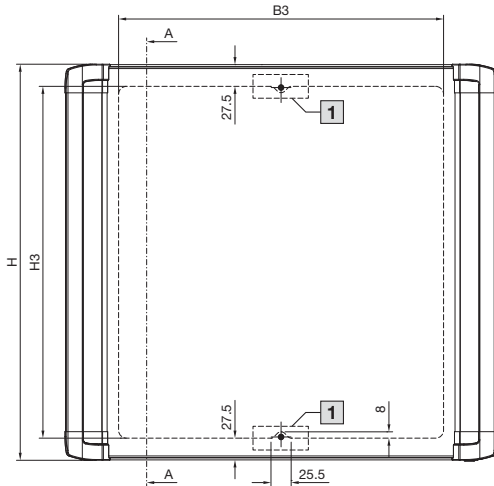

Compact enclosures

Compact enclosures AX

Operating housing AX

with handle strips, service access from the front

Section A – A

1 Not applicable to AX 6315.150