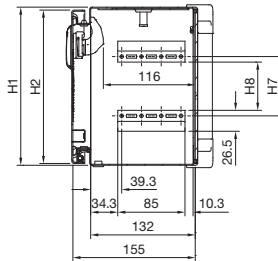

B1 = Enclosure width

B2 = Door width

B3 = Maximum usable mounting space in the width

H = Overall height with handle strips

H1 = Enclosure height

H2 = Door height

B3 = Maximum usable mounting space in the height

H5 = Lock spacing

H6 = Clearance height between positioning brackets

H7 = Mounting distance between mounting brackets

H8 = Clearance height between mounting brackets

Model No. AX	Width dimensions mm				Height dimensions mm							
	B	B1	B2	B3	H	H1	H2	H3	H5	H6	H7	H8
6315.150	345	300	294	211	301	300	294	245	–	–	175	161
6315.250	425	380	374	291	301	300	294	245	–	–	175	161
6315.350	425	380	374	291	381	380	374	325	–	–	275	261
6315.450	545	500	494	411	501	500	494	445	300	265	375	361
6315.650	645	600	594	511	601	600	594	545	400	365	475	461

Operating housing AX

with handle strips, service access from the rear

AX 6320.050, AX 6320.150

Section A – A

Enclosure

- B = Overall width with handle strips
- B1 = Enclosure width
- B2 = Door width
- B3 = Maximum usable mounting space in the width
- H = Overall height with handle strips
- H1 = Enclosure height
- H2 = Door height
- B3 = Maximum usable mounting space in the height
- H7 = Mounting distance between mounting brackets
- H8 = Clearance height between mounting brackets

AX 6320.350, AX 6320.450, AX 6320.550, AX 6320.650

Section A – A

Model No. AX	Width dimensions mm				Height dimensions mm					
	B	B1	B2	B3	H	H1	H2	H3	H7	H8
6320.050	352.5	300	294	244	206	200	194	150	75	61
6320.150	702.5	650	644	594	456	450	444	400	275	261
6320.350	432.5	380	374	324	386	380	374	330	275	261
6320.450	552.5	500	494	444	506	500	494	450	375	361
6320.550	652.5	600	594	544	386	380	374	330	275	261
6320.650	652.5	600	594	544	606	600	594	550	475	461