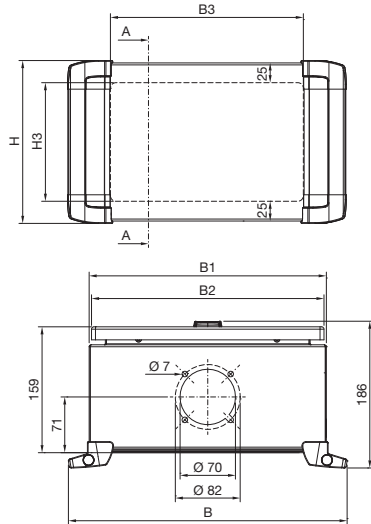

B1 = Enclosure width

B2 = Door width

B3 = Maximum usable mounting space in the width

H = Overall height with handle strips

H1 = Enclosure height

H2 = Door height

B3 = Maximum usable mounting space in the height

H5 = Lock spacing

H6 = Clearance height between positioning brackets

H7 = Mounting distance between mounting brackets

H8 = Clearance height between mounting brackets

Model No. AX	Width dimensions mm				Height dimensions mm							
	B	B1	B2	B3	H	H1	H2	H3	H5	H6	H7	H8
6315.150	345	300	294	211	301	300	294	245	–	–	175	161
6315.250	425	380	374	291	301	300	294	245	–	–	175	161
6315.350	425	380	374	291	381	380	374	325	–	–	275	261
6315.450	545	500	494	411	501	500	494	445	300	265	375	361
6315.650	645	600	594	511	601	600	594	545	400	365	475	461

Operating housing AX

with handle strips, service access from the rear

AX 6320.050, AX 6320.150

Section A – A

Enclosure

- B = Overall width with handle strips
- B1 = Enclosure width
- B2 = Door width
- B3 = Maximum usable mounting space in the width
- H = Overall height with handle strips
- H1 = Enclosure height
- H2 = Door height
- B3 = Maximum usable mounting space in the height
- H7 = Mounting distance between mounting brackets
- H8 = Clearance height between mounting brackets

AX 6320.350, AX 6320.450, AX 6320.550, AX 6320.650

Section A – A

Model No. AX	Width dimensions mm				Height dimensions mm					
	B	B1	B2	B3	H	H1	H2	H3	H7	H8
6320.050	352.5	300	294	244	206	200	194	150	75	61
6320.150	702.5	650	644	594	456	450	444	400	275	261
6320.350	432.5	380	374	324	386	380	374	330	275	261
6320.450	552.5	500	494	444	506	500	494	450	375	361
6320.550	652.5	600	594	544	386	380	374	330	275	261
6320.650	652.5	600	594	544	606	600	594	550	475	461