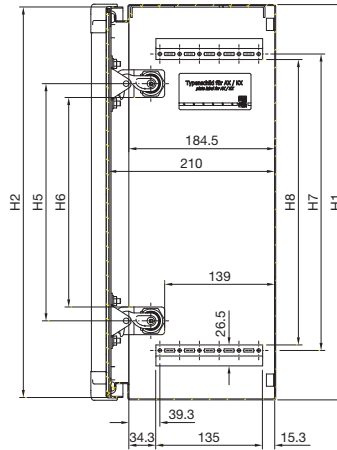

Enclosure

B = Overall width with handle strips

B1 = Enclosure width

B2 = Door width

B3 = Maximum usable mounting space in the width

H = Overall height with handle strips

H1 = Enclosure height

H2 = Door height

B3 = Maximum usable mounting space in the height

H5 = Lock spacing

H6 = Clearance height between positioning brackets

H7 = Mounting distance between mounting brackets

H8 = Clearance height between mounting brackets

Model No. AX	Width dimensions mm				Height dimensions mm							
	B	B1	B2	B3	H	H1	H2	H3	H5	H6	H7	H8
6315.150	345	300	294	211	301	300	294	245	–	–	175	161
6315.250	425	380	374	291	301	300	294	245	–	–	175	161
6315.350	425	380	374	291	381	380	374	325	–	–	275	261
6315.450	545	500	494	411	501	500	494	445	300	265	375	361
6315.650	645	600	594	511	601	600	594	545	400	365	475	461