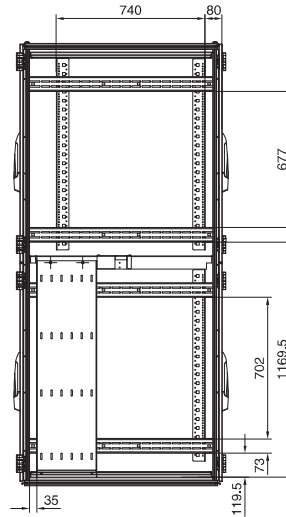

### Server enclosures TS 8

Colocation Catalogue 33, page 115

DK 7831.453

Front view

Front view without doors

Side view

Section A – A

DK 7831.463

Front view

Front view without doors

Side view

Section B – B

Top view

Section C – C

Section D – D

**1** Perforated area

Model No. DK	U (HE)
<b>7831.453</b>	2 x 21
<b>7831.463</b>	4 x 10