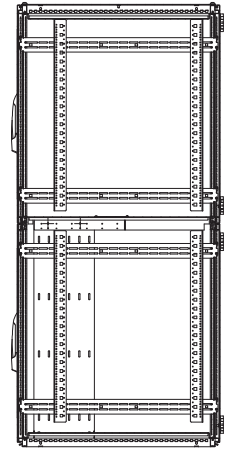

### Server enclosures TS 8

Colocation Catalogue 33, page 115

DK 7831.453

Front view

Front view without doors

Side view

Section A – A

DK 7831.463

Front view

Front view without doors

Side view

Section B – B

Top view

Section C – C

Section D – D

**1** Perforated area

Model No. DK	U (HE)
<b>7831.453</b>	2 x 21
<b>7831.463</b>	4 x 10