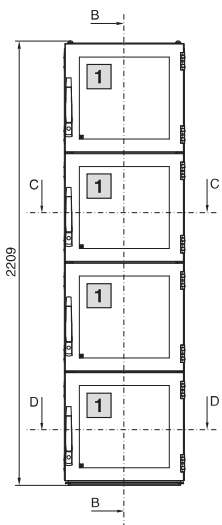

### Server enclosures TS 8

Colocation Catalogue 33, page 115

DK 7831.453

Front view

Front view without doors

Side view

Section A – A

DK 7831.463

Front view

Front view without doors

Side view

Section B – B

Top view

Section C – C

Section D – D

**1** Perforated area

Model No. DK	U (HE)
<b>7831.453</b>	2 x 21
<b>7831.463</b>	4 x 10