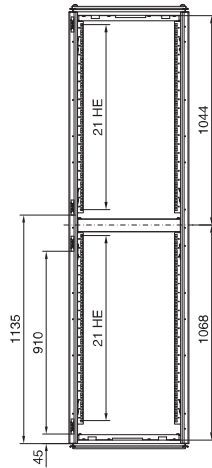

### Server enclosures TS 8

Colocation Catalogue 33, page 115

DK 7831.453

Front view

Front view without doors

Side view

Section A – A

DK 7831.463

Front view

Front view without doors

Side view

Section B – B

Top view

Section C – C

Section D – D

**1** Perforated area

Model No. DK	U (HE)
<b>7831.453</b>	2 x 21
<b>7831.463</b>	4 x 10