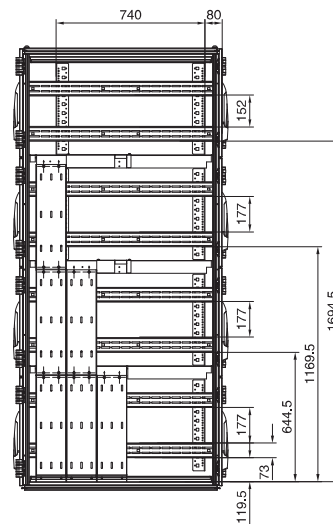

### Server enclosures TS 8

Colocation Catalogue 33, page 115

DK 7831.453

Front view

Front view without doors

Side view

Section A – A

DK 7831.463

Front view

Front view without doors

Side view

Section B – B

Top view

Section C – C

Section D – D

**1** Perforated area

Model No. DK	U (HE)
<b>7831.453</b>	2 x 21
<b>7831.463</b>	4 x 10