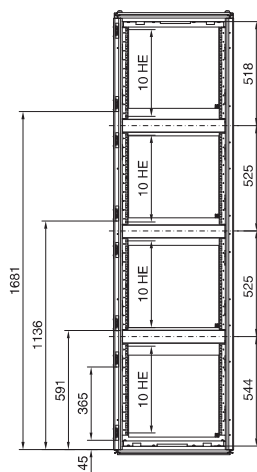

### Server enclosures TS 8

Colocation Catalogue 33, page 115

DK 7831.453

Front view

Front view without doors

Side view

Section A – A

DK 7831.463

Front view

Front view without doors

Side view

Section B – B

Top view

Section C – C

Section D – D

**1** Perforated area

Model No. DK	U (HE)
<b>7831.453</b>	2 x 21
<b>7831.463</b>	4 x 10