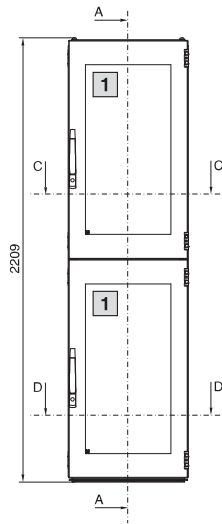

## Server enclosures

### Server enclosures TS 8

Colocation Catalogue 33, page 115

DK 7831.453

Front view

Front view without doors

Side view

Section A – A

DK 7831.463

Front view

Front view without doors

Side view

Section B – B

Top view

Section C – C

Section D – D

**1** Perforated area

Model No. DK	U (HE)
<b>7831.453</b>	2 x 21
<b>7831.463</b>	4 x 10