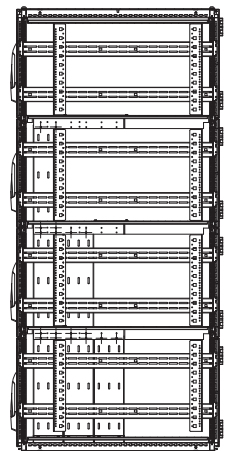

Front view

Front view without doors

Side view

Section B – B

Top view

Section C – C

Section D – D

**1** Perforated area

Model No. DK	U (HE)
<b>7831.453</b>	2 x 21
<b>7831.463</b>	4 x 10