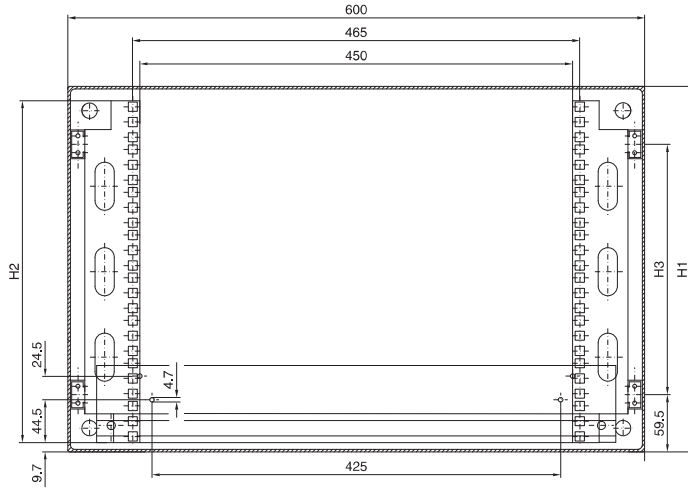

Enclosures

Wall-mounted network enclosures

Wall-mounted enclosures AE

With 482.6 mm (19") mounting angles Catalogue 33, page 67

Model No. DK	U	Height dimensions mm		
		H1	H2	H3
7641.000	8	380	355	261
7643.000	13	600	578	481
7645.000	16	760	711	641

Wall-mounted network enclosures

Wall-mounted enclosures AE

With 482.6 mm (19") pull-out frame Catalogue 33, page 68

Small fibre-optic distributors

Catalogue 33, page 69