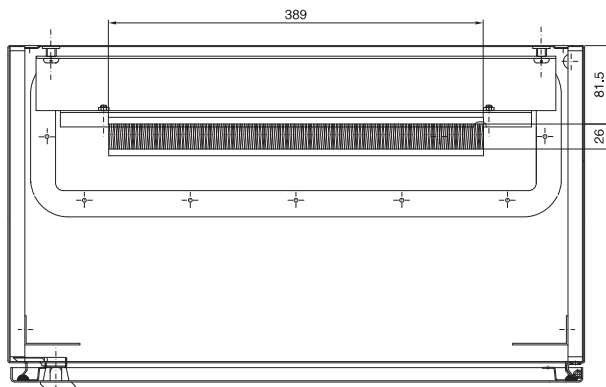

Enclosures

Wall-mounted network enclosures

Wall-mounted enclosures AE

With 482.6 mm (19") mounting angles Catalogue 33, page 67

Model No. DK	U	Height dimensions mm		
		H1	H2	H3
7641.000	8	380	355	261
7643.000	13	600	578	481
7645.000	16	760	711	641

Wall-mounted network enclosures

Wall-mounted enclosures AE

With 482.6 mm (19") pull-out frame Catalogue 33, page 68

Small fibre-optic distributors

Catalogue 33, page 69