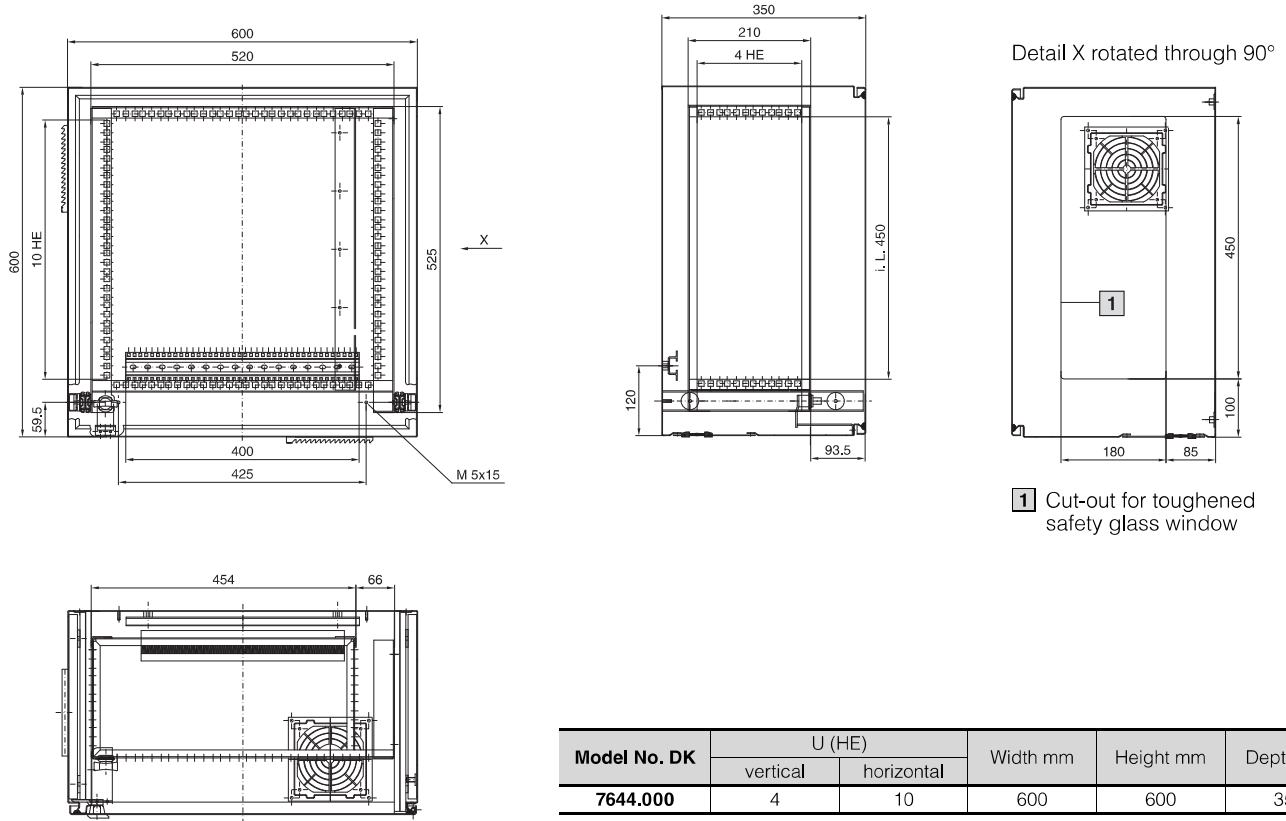

Enclosures

Wall-mounted network enclosures

Wall-mounted enclosures AE

With 482.6 mm (19") mounting angles Catalogue 33, page 67

Model No. DK	U	Height dimensions mm		
		H1	H2	H3
7641.000	8	380	355	261
7643.000	13	600	578	481
7645.000	16	760	711	641

Wall-mounted network enclosures

Wall-mounted enclosures AE

With 482.6 mm (19") pull-out frame Catalogue 33, page 68

Small fibre-optic distributors

Catalogue 33, page 69