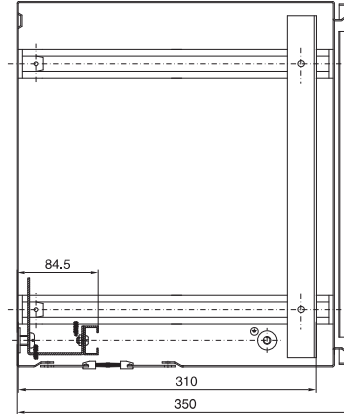

Enclosures

Wall-mounted network enclosures

Wall-mounted enclosures AE

With 482.6 mm (19") mounting angles Catalogue 33, page 67

Model No. DK	U	Height dimensions mm		
		H1	H2	H3
7641.000	8	380	355	261
7643.000	13	600	578	481
7645.000	16	760	711	641

Wall-mounted network enclosures

Wall-mounted enclosures AE

With 482.6 mm (19") pull-out frame Catalogue 33, page 68

Small fibre-optic distributors

Catalogue 33, page 69