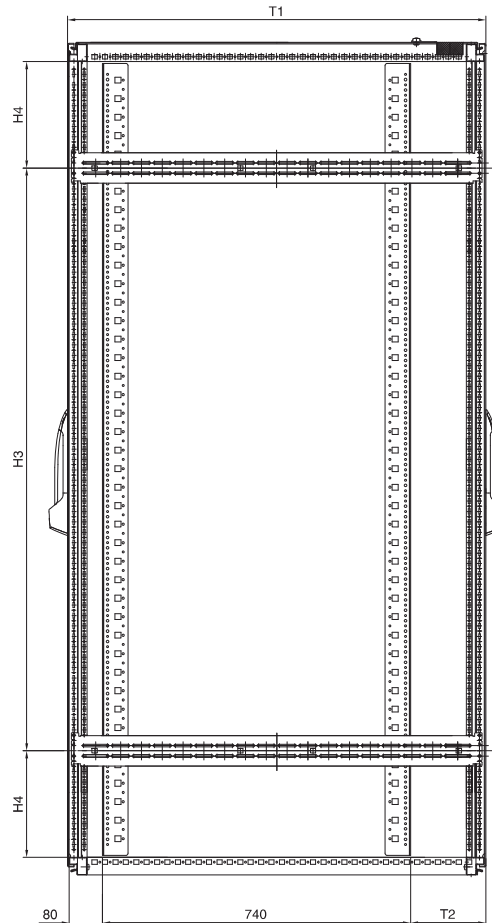

Enclosures

Server enclosures

Server enclosures TS 8

Catalogue 33, page 114

DK 7831.433, DK 7831.438, DK 7831.481, DK 7831.442

Front view

Side view

Top view

Model No. DK	U	Height dimensions mm				Depth dimensions mm	
		H1	H2	H3	H4	T1	T2
7831.433	24	1209	984	750	181	1005	177
7831.438	42	2009	1782	1400	256	1005	177
7831.481	42	2009	1782	1400	256	1205	377
7831.442	47	2209	1983	1600	256	1005	177