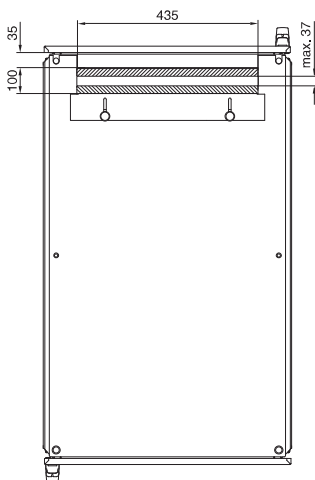

Enclosures

Server enclosures

Server enclosures TS 8

Catalogue 33, page 114

DK 7831.433, DK 7831.438, DK 7831.481, DK 7831.442

Front view

Side view

Top view

Model No. DK	U	Height dimensions mm				Depth dimensions mm	
		H1	H2	H3	H4	T1	T2
7831.433	24	1209	984	750	181	1005	177
7831.438	42	2009	1782	1400	256	1005	177
7831.481	42	2009	1782	1400	256	1205	377
7831.442	47	2209	1983	1600	256	1005	177