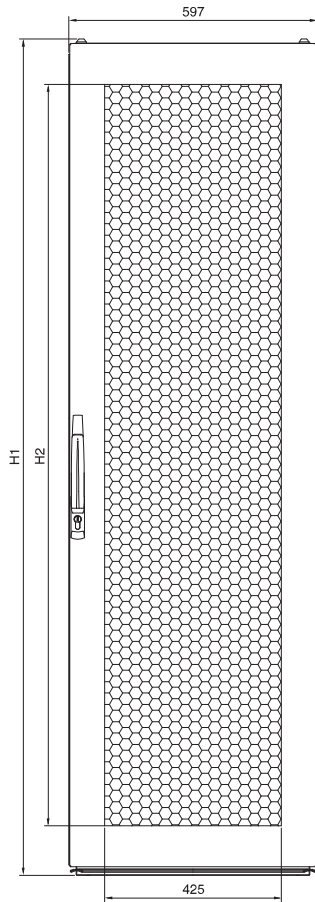

Enclosures

Server enclosures

Server enclosures TS 8

Catalogue 33, page 114

DK 7831.433, DK 7831.438, DK 7831.481, DK 7831.442

Front view

Side view

Top view

Model No. DK	U	Height dimensions mm				Depth dimensions mm	
		H1	H2	H3	H4	T1	T2
7831.433	24	1209	984	750	181	1005	177
7831.438	42	2009	1782	1400	256	1005	177
7831.481	42	2009	1782	1400	256	1205	377
7831.442	47	2209	1983	1600	256	1005	177