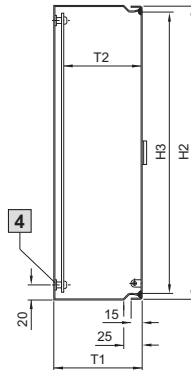

E-Box EB

- 1** For EB 1557.500/
EB 1578.500/EB 1579.500
two locks
- 2** For EB 1551.500
and EB 1553.500
- 3** Only for EB 1579.500

- 4** View A

- 5** For 125 mm wide mounting
plates, attachment is in the
centre only

View A
for
wall mounting

- 6** Knockout 2 mm
recessed

- B1 = Overall width
- B2 = Door width
- B3 = Clearance width
- H1 = Overall height
- H2 = Door height
- H3 = Clearance height
- T1 = Overall depth
- T2 = Clearance depth
available for installation
- F1 = Mounting plate width
- F2 = Outer edge to centre
mounting holes
- G1 = Mounting plate height

Model No. EB	Width dimensions mm			Height dimensions mm			Depth dimensions mm		Mounting plate dimensions mm		
	B1	B2	B3	H1	H2	H3	T1	T2	F1	F2	G1
1551.500	150	148	132	150	148	132	80	65	125	62.5	135
1545.500	150	148	132	300	298	282	80	65	125	62.5	285
1546.500	200	198	182	200	198	182	80	65	175	50	185
1552.500	200	198	182	300	298	282	80	65	175	50	285
1547.500	200	198	182	400	398	382	80	65	175	50	385
1553.500	150	148	132	150	148	132	120	105	125	62.5	135
1548.500	150	148	132	300	298	282	120	105	125	62.5	285
1549.500	200	198	182	200	198	182	120	105	175	50	185
1554.500	200	198	182	300	298	282	120	105	175	50	285
1550.500	200	198	182	400	398	382	120	105	175	50	385
1555.500	300	298	282	300	298	282	120	105	275	50	285
1556.500	300	298	282	400	398	382	120	105	275	50	385
1557.500	200	198	182	500	498	482	120	105	175	50	485
1577.500	300	298	282	400	398	382	155	140	275	50	385
1578.500	300	298	282	600	598	582	155	140	275	50	585
1579.500	300	298	282	800	798	782	155	140	275	50	785