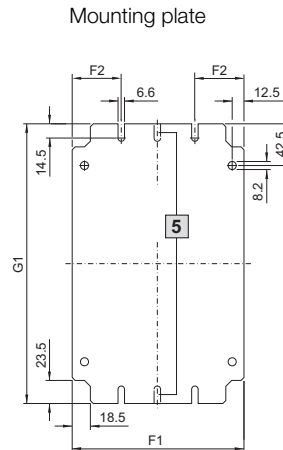

E-Box EB

- 1** For EB 1557.500/
EB 1578.500/EB 1579.500
two locks
- 2** For EB 1551.500
and EB 1553.500
- 3** Only for EB 1579.500

- 4** View A

- 5** For 125 mm wide mounting
plates, attachment is in the
centre only

View A
for
wall mounting

- 6** Knockout 2 mm
recessed

- B1 = Overall width
- B2 = Door width
- B3 = Clearance width
- H1 = Overall height
- H2 = Door height
- H3 = Clearance height
- T1 = Overall depth
- T2 = Clearance depth
available for installation
- F1 = Mounting plate width
- F2 = Outer edge to centre
mounting holes
- G1 = Mounting plate height

Model No. EB	Width dimensions mm			Height dimensions mm			Depth dimensions mm		Mounting plate dimensions mm		
	B1	B2	B3	H1	H2	H3	T1	T2	F1	F2	G1
1551.500	150	148	132	150	148	132	80	65	125	62.5	135
1545.500	150	148	132	300	298	282	80	65	125	62.5	285
1546.500	200	198	182	200	198	182	80	65	175	50	185
1552.500	200	198	182	300	298	282	80	65	175	50	285
1547.500	200	198	182	400	398	382	80	65	175	50	385
1553.500	150	148	132	150	148	132	120	105	125	62.5	135
1548.500	150	148	132	300	298	282	120	105	125	62.5	285
1549.500	200	198	182	200	198	182	120	105	175	50	185
1554.500	200	198	182	300	298	282	120	105	175	50	285
1550.500	200	198	182	400	398	382	120	105	175	50	385
1555.500	300	298	282	300	298	282	120	105	275	50	285
1556.500	300	298	282	400	398	382	120	105	275	50	385
1557.500	200	198	182	500	498	482	120	105	175	50	485
1577.500	300	298	282	400	398	382	155	140	275	50	385
1578.500	300	298	282	600	598	582	155	140	275	50	585
1579.500	300	298	282	800	798	782	155	140	275	50	785