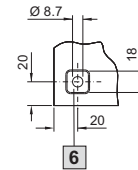

E-Box EB

- 1** For EB 1557.500/
EB 1578.500/EB 1579.500
two locks
- 2** For EB 1551.500
and EB 1553.500
- 3** Only for EB 1579.500

- 4** View A

- 5** For 125 mm wide mounting
plates, attachment is in the
centre only

View A
for
wall mounting

- 6** Knockout 2 mm
recessed

- B1 = Overall width
- B2 = Door width
- B3 = Clearance width
- H1 = Overall height
- H2 = Door height
- H3 = Clearance height
- T1 = Overall depth
- T2 = Clearance depth
available for installation
- F1 = Mounting plate width
- F2 = Outer edge to centre
mounting holes
- G1 = Mounting plate height

Model No. EB	Width dimensions mm			Height dimensions mm			Depth dimensions mm		Mounting plate dimensions mm		
	B1	B2	B3	H1	H2	H3	T1	T2	F1	F2	G1
1551.500	150	148	132	150	148	132	80	65	125	62.5	135
1545.500	150	148	132	300	298	282	80	65	125	62.5	285
1546.500	200	198	182	200	198	182	80	65	175	50	185
1552.500	200	198	182	300	298	282	80	65	175	50	285
1547.500	200	198	182	400	398	382	80	65	175	50	385
1553.500	150	148	132	150	148	132	120	105	125	62.5	135
1548.500	150	148	132	300	298	282	120	105	125	62.5	285
1549.500	200	198	182	200	198	182	120	105	175	50	185
1554.500	200	198	182	300	298	282	120	105	175	50	285
1550.500	200	198	182	400	398	382	120	105	175	50	385
1555.500	300	298	282	300	298	282	120	105	275	50	285
1556.500	300	298	282	400	398	382	120	105	275	50	385
1557.500	200	198	182	500	498	482	120	105	175	50	485
1577.500	300	298	282	400	398	382	155	140	275	50	385
1578.500	300	298	282	600	598	582	155	140	275	50	585
1579.500	300	298	282	800	798	782	155	140	275	50	785