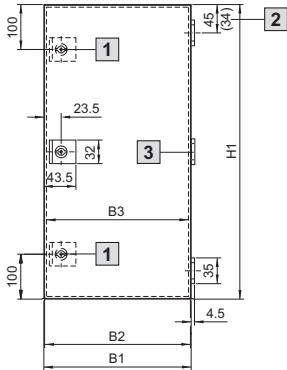

E-Box EB

- 1** For EB 1557.500/
EB 1578.500/EB 1579.500
two locks
- 2** For EB 1551.500
and EB 1553.500
- 3** Only for EB 1579.500

- 4** View A

- 5** For 125 mm wide mounting
plates, attachment is in the
centre only

View A
for
wall mounting

- 6** Knockout 2 mm
recessed

- B1 = Overall width
- B2 = Door width
- B3 = Clearance width
- H1 = Overall height
- H2 = Door height
- H3 = Clearance height
- T1 = Overall depth
- T2 = Clearance depth
available for installation
- F1 = Mounting plate width
- F2 = Outer edge to centre
mounting holes
- G1 = Mounting plate height

Model No. EB	Width dimensions mm			Height dimensions mm			Depth dimensions mm		Mounting plate dimensions mm		
	B1	B2	B3	H1	H2	H3	T1	T2	F1	F2	G1
1551.500	150	148	132	150	148	132	80	65	125	62.5	135
1545.500	150	148	132	300	298	282	80	65	125	62.5	285
1546.500	200	198	182	200	198	182	80	65	175	50	185
1552.500	200	198	182	300	298	282	80	65	175	50	285
1547.500	200	198	182	400	398	382	80	65	175	50	385
1553.500	150	148	132	150	148	132	120	105	125	62.5	135
1548.500	150	148	132	300	298	282	120	105	125	62.5	285
1549.500	200	198	182	200	198	182	120	105	175	50	185
1554.500	200	198	182	300	298	282	120	105	175	50	285
1550.500	200	198	182	400	398	382	120	105	175	50	385
1555.500	300	298	282	300	298	282	120	105	275	50	285
1556.500	300	298	282	400	398	382	120	105	275	50	385
1557.500	200	198	182	500	498	482	120	105	175	50	485
1577.500	300	298	282	400	398	382	155	140	275	50	385
1578.500	300	298	282	600	598	582	155	140	275	50	585
1579.500	300	298	282	800	798	782	155	140	275	50	785