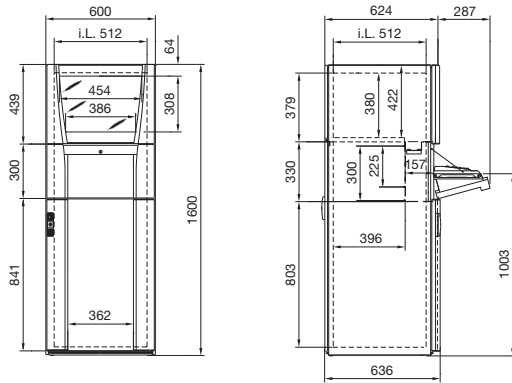

PC enclosure systems

with folding keyboard or desk section

With glazed door and fold-out tray
PC 5366.100