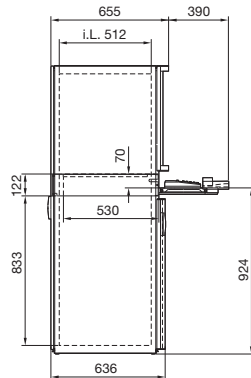

- 1 Max. 355, adjustable on a 25 mm pitch pattern
- 2 Max. 397, adjustable on a 25 mm pitch pattern

With mounting compartment, large and drawer  
PC 5366.400

i.L. = Clearance width

		Model No. PC				
		Depth 636 mm	5366.000	5366.300	5366.400	
		Depth 836 mm	5368.000	-	-	
Supply includes	Version	Material	Colour RAL			
Enclosure	Enclosure structure with one-piece side panels and roof	Sheet steel, 1.5 mm	7035 textured	■	■	■
	Gland plates, three-part (5368.000, four-part)	Sheet steel, 1.5 mm	Zinc-plated	■	■	■
Rear door	With locking rod and double-bit insert, r/h hinge	Sheet steel, 2.0 mm	7035 textured	■	■	■
	With support frame latched from the inside <sup>1)</sup> , r/h hinge	Sheet steel, 1.5 mm	7015	■	■	-
Glazed door, top	Vertical decorative trim panels	Plastic to UL 94-V0	7035	■	■	-
	Pane with screen-printed mask	Toughened safety glass 4.0 mm	7015			
Mounting compartment, large, top	Vertical bars, latched from the inside <sup>1)</sup> , r/h hinge	Aluminium section	7035	-	-	■
	Installation plate	Sheet steel, 1.5 mm	7015			
	Trim strip top/bottom	Plastic to UL 94-V0	7035			
Component shelf for monitor	Slotted, permanently installed	Sheet steel, 1.5 mm	7015	■	■	-
Drawer for keyboard	Enclosure	Sheet steel, 1.5 mm	7035	■	■	■
	Keyboard extension piece with cable support, pull-out mousepad and keyboard cradle	Sheet steel, 1.5 mm	7035	■	■	■
	Trim panel with handle strip, folded as handrest, with lock no. 3524 E	Plastic to UL 94-V0	7035/7015/9006			
Mounting compartment, small	R/h hinge, screw-fastened from the inside on the left, folded mounting plate	Sheet steel, 1.5 mm	7015	-	■	-
	Decorative side trim panels	Plastic to UL 94-V0	7035			
Bottom door	Vertical bars with locking rod and double-bit insert, r/h hinge	Aluminium section	7035	■	■	■
	Door or installation plate folded	Sheet steel, 1.5 mm	7015			