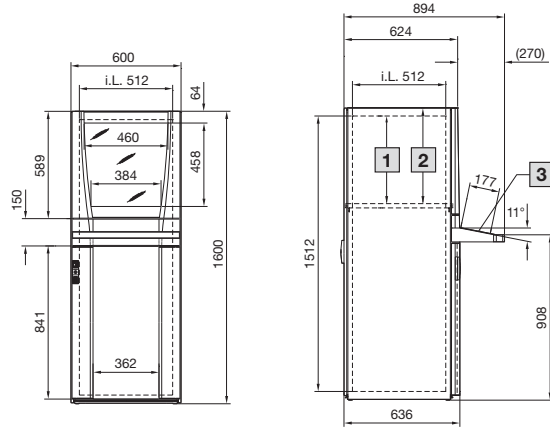

With glazed door and desk section
PC 5366.200