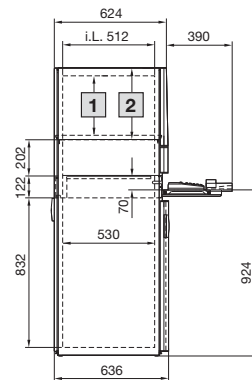

With mounting compartment, small and drawer
PC 5366.300