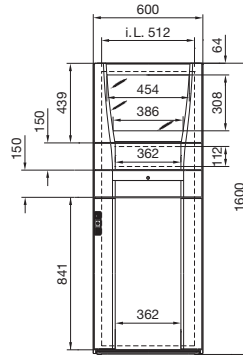

With mounting compartment, small and drawer
PC 5366.300