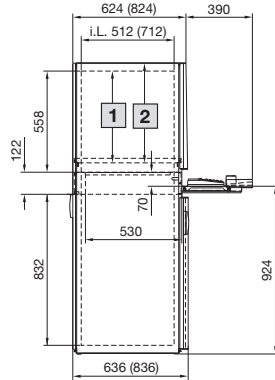

Enclosures

PC enclosure systems

PC enclosure systems

with keyboard drawer

With glazed door and drawer
PC 5366.000, PC 5368.000