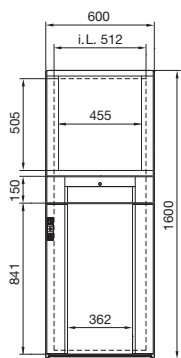

- 1 Max. 355, adjustable on a 25 mm pitch pattern
- 2 Max. 397, adjustable on a 25 mm pitch pattern

With mounting compartment, large and drawer  
PC 5366.400

i.L. = Clearance width

		Model No. PC				
		Depth 636 mm	5366.000	5366.300	5366.400	
		Depth 836 mm	5368.000	-	-	
Supply includes	Version	Material	Colour RAL			
Enclosure	Enclosure structure with one-piece side panels and roof	Sheet steel, 1.5 mm	7035 textured	■	■	■
	Gland plates, three-part (5368.000, four-part)	Sheet steel, 1.5 mm	Zinc-plated	■	■	■
Rear door	With locking rod and double-bit insert, r/h hinge	Sheet steel, 2.0 mm	7035 textured	■	■	■
	With support frame latched from the inside <sup>1)</sup> , r/h hinge	Sheet steel, 1.5 mm	7015	■	■	-
Glazed door, top	Vertical decorative trim panels	Plastic to UL 94-V0	7035	■	■	-
	Pane with screen-printed mask	Toughened safety glass 4.0 mm	7015			
Mounting compartment, large, top	Vertical bars, latched from the inside <sup>1)</sup> , r/h hinge	Aluminium section	7035	-	-	■
	Installation plate	Sheet steel, 1.5 mm	7015			
	Trim strip top/bottom	Plastic to UL 94-V0	7035			
Component shelf for monitor	Slotted, permanently installed	Sheet steel, 1.5 mm	7015	■	■	-
Drawer for keyboard	Enclosure	Sheet steel, 1.5 mm	7035	■	■	■
	Keyboard extension piece with cable support, pull-out mousepad and keyboard cradle	Sheet steel, 1.5 mm	7035	■	■	■
	Trim panel with handle strip, folded as handrest, with lock no. 3524 E	Plastic to UL 94-V0	7035/7015/9006			
Mounting compartment, small	R/h hinge, screw-fastened from the inside on the left, folded mounting plate	Sheet steel, 1.5 mm	7015	-	■	-
	Decorative side trim panels	Plastic to UL 94-V0	7035			
Bottom door	Vertical bars with locking rod and double-bit insert, r/h hinge	Aluminium section	7035	■	■	■
	Door or installation plate folded	Sheet steel, 1.5 mm	7015			