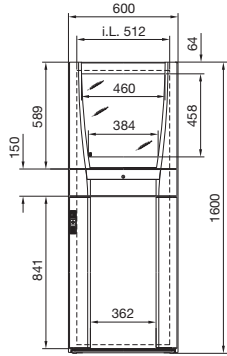

Enclosures

PC enclosure systems

PC enclosure systems

with keyboard drawer

With glazed door and drawer
PC 5366.000, PC 5368.000