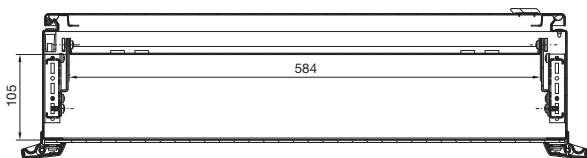

Operating housing for desktop TFT up to 24" CP 6321.000

Section A – A

Section B – B

- 1 Height-adjustable on a 25 mm pitch pattern
- 2 Depth-adjustable max. 105 mm – min. 46 mm