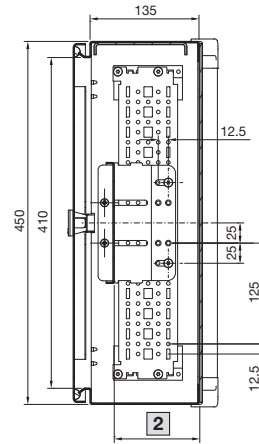

Operating housing for desktop TFT up to 24" CP 6321.000

Section A – A

Section B – B

- 1 Height-adjustable on a 25 mm pitch pattern
- 2 Depth-adjustable max. 105 mm – min. 46 mm