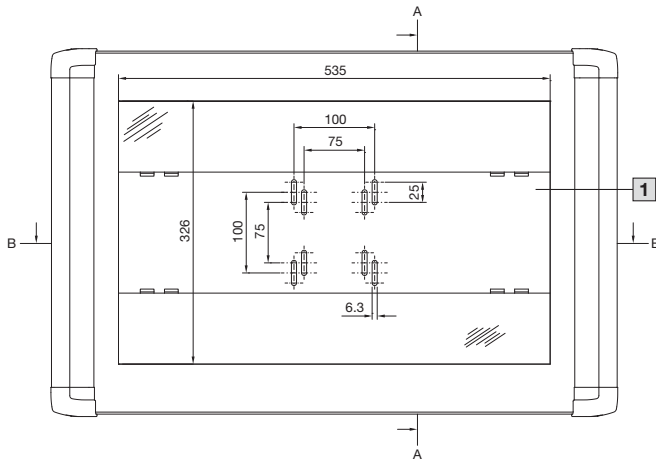

Operating housing for desktop TFT up to 24" CP 6321.000

Section A – A

Section B – B

- 1 Height-adjustable on a 25 mm pitch pattern
- 2 Depth-adjustable max. 105 mm – min. 46 mm