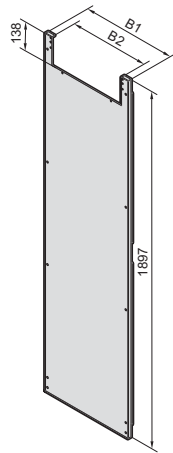

Divider panel

Model No. SV	For enclosure height mm	B1 mm	B2 mm
9660.620	2000	502	418

Model No. SV	For enclosure height mm	B1 mm
9660.610	2000	502