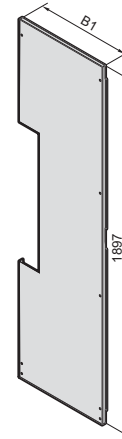

Divider panel

Model No. SV	For enclosure height mm	B1 mm	B2 mm
9660.620	2000	502	418

Model No. SV	For enclosure height mm	B1 mm
9660.610	2000	502