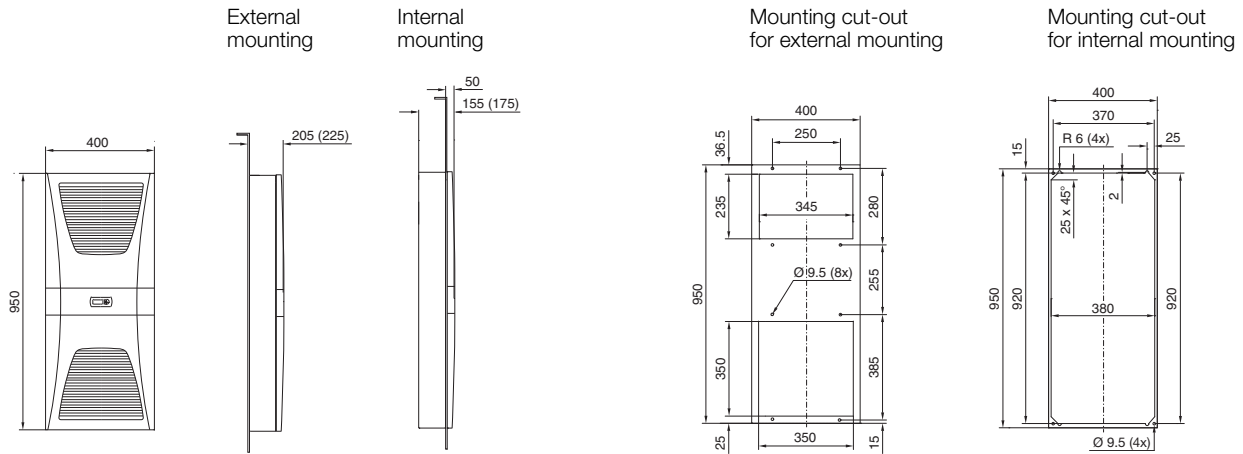

## Cooling with ambient air

### TopTherm air/air heat exchangers

Wall-mounted with controller, SK 3126.100

Wall-mounted with controller, SK 3127.100, SK 3128.100, SK 3129.100

Dimensions in brackets for 45 W/K and 60 W/K

Model No. SK	T1	T2
3127.100	205	155
3128.100	225	175
3129.100	225	175