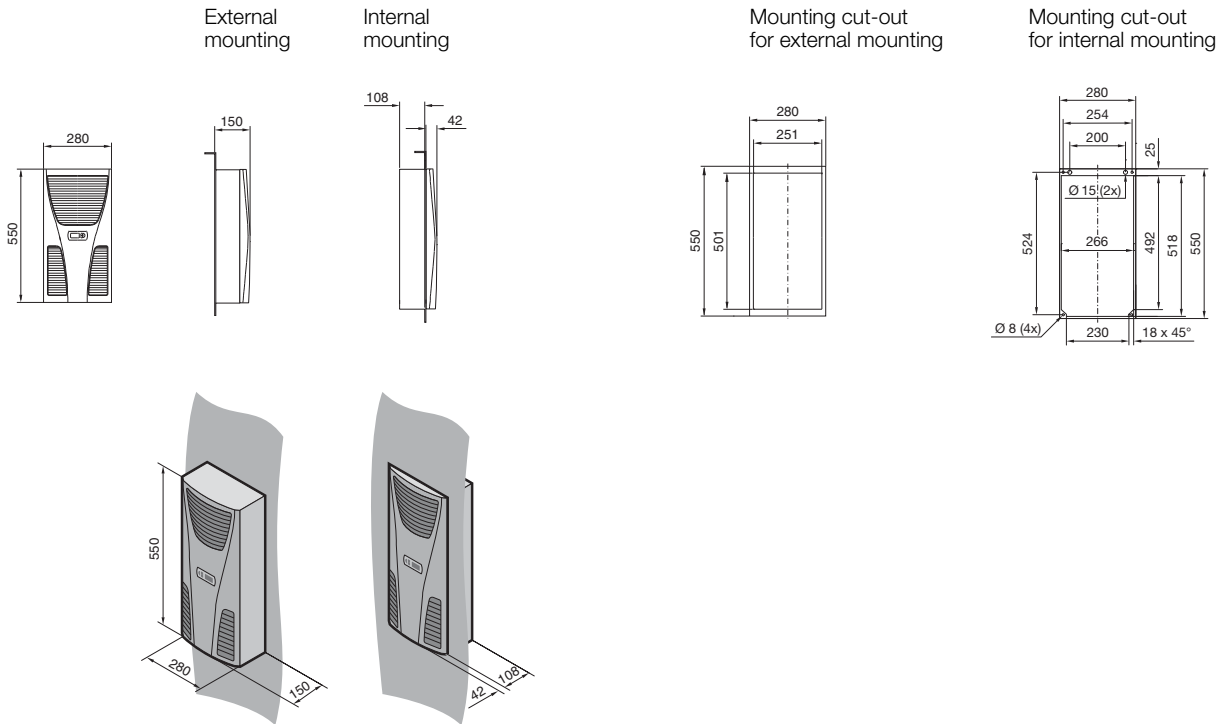

### TopTherm air/air heat exchangers

Wall-mounted with controller, SK 3126.100

Wall-mounted with controller, SK 3127.100, SK 3128.100, SK 3129.100

Dimensions in brackets for 45 W/K and 60 W/K

Model No. SK	T1	T2
3127.100	205	155
3128.100	225	175
3129.100	225	175