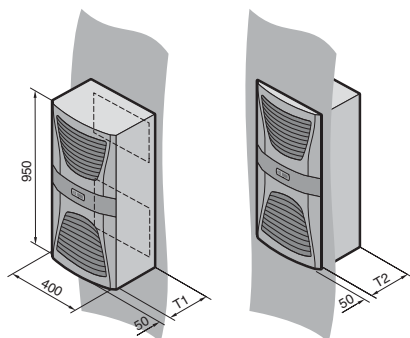

### TopTherm air/air heat exchangers

Wall-mounted with controller, SK 3126.100

Wall-mounted with controller, SK 3127.100, SK 3128.100, SK 3129.100

Dimensions in brackets for 45 W/K and 60 W/K

Model No. SK	T1	T2
3127.100	205	155
3128.100	225	175
3129.100	225	175