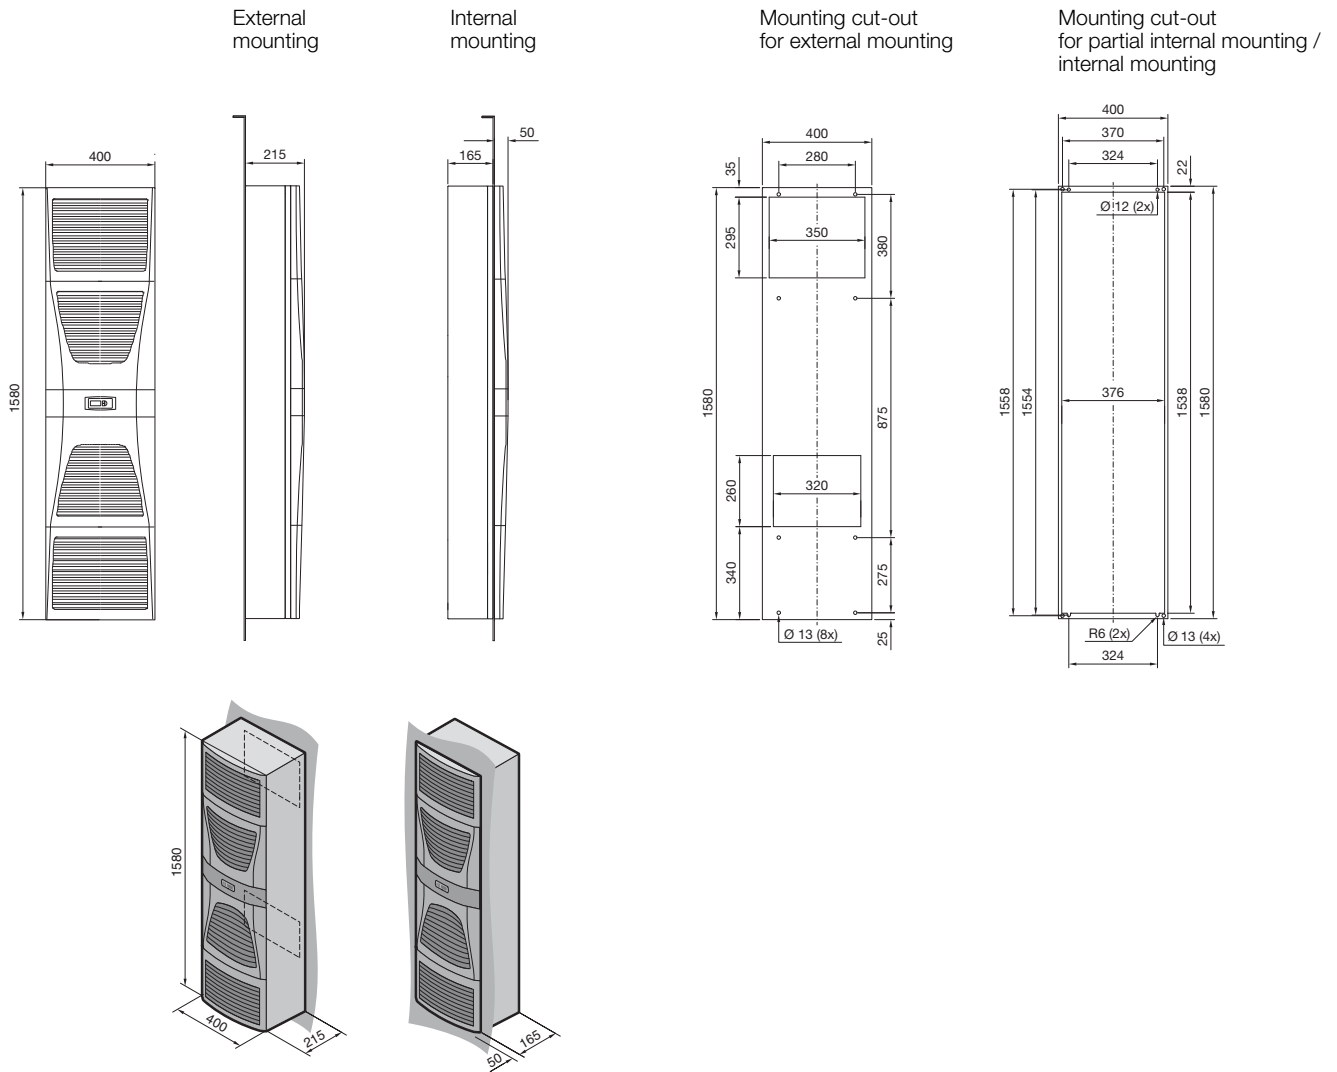

TopTherm air/air heat exchangers

Wall-mounted with controller, SK 3130.100