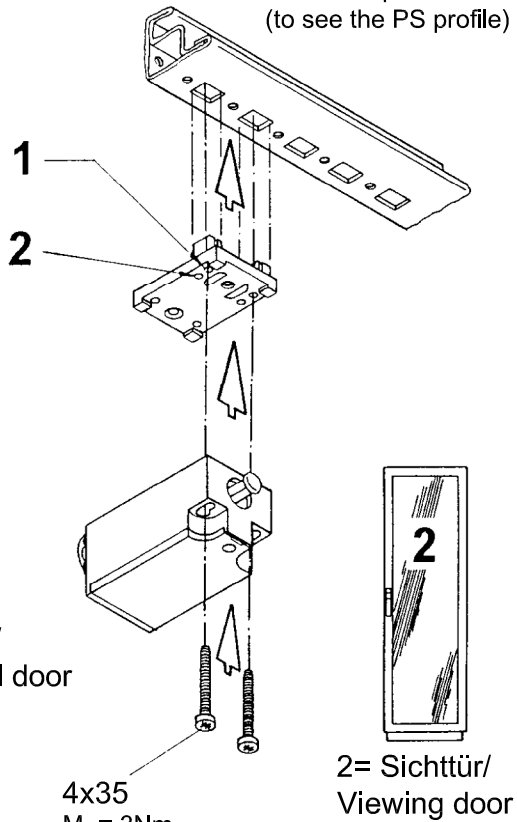

IEC/EN 60947-5-1

U_e 400V IP 40

AC-15 230V 6A

DC-13 24V 6A

Zchng.-Nr. / No. of dwg. : A3969403SZ

Versandbeutel-Nr. / No. of accessory bag :-

Lieferanten-Nr. / No. of supplier :

horizontal profile
(to see the PS profile)

horizontal
PS (1 & 2)
TS (1)

1= Blechtür/
Sheet Metal door

2= Sichttür/
Viewing door

4x35
 $M_D = 3Nm$

vertical/ horizontal profile

vertical	horizontal (nur oben/ only top)
TS (1 & 2)	-
SE (1 & 2)	SE (1)

M5x12
 $M_D = 4Nm$

4x35
 $M_D = 3Nm$

4x35
 $M_D = 2Nm$

1= Blechtür/
Sheet Metal door
2= Sichttür/
Viewing door