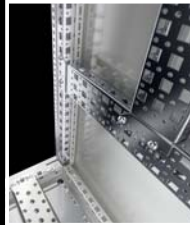

Faster – better – everywhere.

System-Einzelschrank VX SE Free-standing enclosure system VX SE

Hoher Schutz
High level of
protection

Platzsparend
Space-saving

Montagevielfalt
Versatile installation

Sicherheit
Security