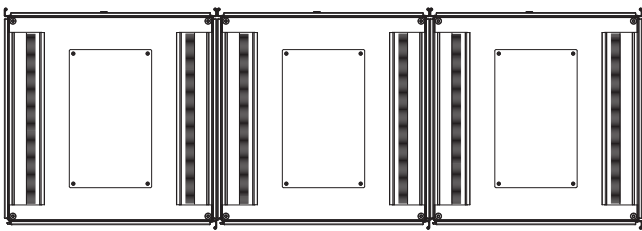

IT infrastructure

IT rack systems

Network/server racks VX IT

Baying system

Section A – A

Section B – B

Detail X

- Baying with baying connector, external, 3 mm, 5301.310
- For retrospectively exchanging racks or LCP devices
 - For retroactive installation/removal of partitions, one-piece, slide-in

Detail Y

- Baying with baying connector, external, 8617.502

Detail V/Z

- Baying with baying connector, external, 9 mm, 7824.540
- For retrospective baying of enclosures with side panels

Network/server racks VX IT**Baying system****Baying with baying connector, external, 8617.502**

Enclosures without side panels, width 799 mm, distance between enclosures 1 mm

**Baying with baying connector, external, 3 mm, 5301.310**

Enclosures without side panels, width 799 mm, distance between enclosures 3 mm

**Baying with baying connector, external, 9 mm, 7824.540**

Enclosures with side panels, width 799 + 9 mm, distance between enclosures 1 mm