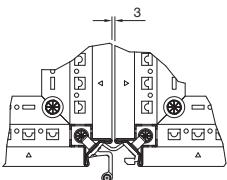

IT infrastructure

IT rack systems

Network/server racks VX IT

Baying system

Section A – A

Section B – B

Detail X

- Baying with baying connector, external, 3 mm, 5301.310
- For retrospectively exchanging racks or LCP devices
 - For retroactive installation/removal of partitions, one-piece, slide-in

Detail Y

- Baying with baying connector, external, 8617.502

Detail V/Z

- Baying with baying connector, external, 9 mm, 7824.540
- For retrospective baying of enclosures with side panels

Network/server racks VX IT**Baying system****Baying with baying connector, external, 8617.502**

Enclosures without side panels, width 799 mm, distance between enclosures 1 mm

**Baying with baying connector, external, 3 mm, 5301.310**

Enclosures without side panels, width 799 mm, distance between enclosures 3 mm

**Baying with baying connector, external, 9 mm, 7824.540**

Enclosures with side panels, width 799 + 9 mm, distance between enclosures 1 mm