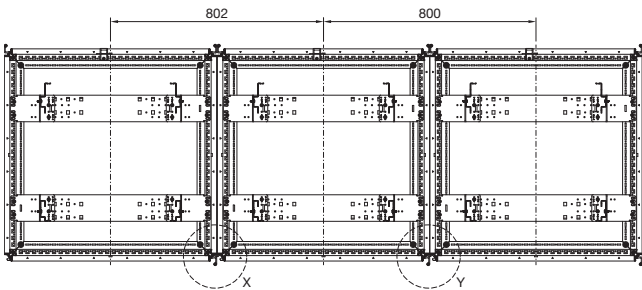

IT infrastructure

IT rack systems

Network/server racks VX IT

Baying system

Section A – A

Section B – B

Detail X

- Baying with baying connector, external, 3 mm, 5301.310
- For retrospectively exchanging racks or LCP devices
 - For retroactive installation/removal of partitions, one-piece, slide-in

Detail Y

- Baying with baying connector, external, 8617.502

Detail V/Z

- Baying with baying connector, external, 9 mm, 7824.540
- For retrospective baying of enclosures with side panels

Network/server racks VX IT**Baying system****Baying with baying connector, external, 8617.502**

Enclosures without side panels, width 799 mm, distance between enclosures 1 mm

**Baying with baying connector, external, 3 mm, 5301.310**

Enclosures without side panels, width 799 mm, distance between enclosures 3 mm

**Baying with baying connector, external, 9 mm, 7824.540**

Enclosures with side panels, width 799 + 9 mm, distance between enclosures 1 mm