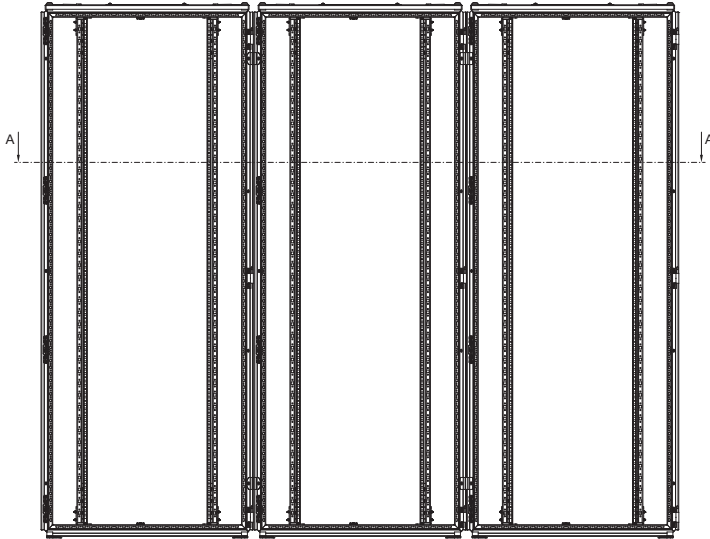

IT infrastructure

IT rack systems

Network/server racks VX IT

Baying system

Section A – A

Section B – B

Detail X

- Baying with baying connector, external, 3 mm, 5301.310
- For retrospectively exchanging racks or LCP devices
 - For retroactive installation/removal of partitions, one-piece, slide-in

Detail Y

- Baying with baying connector, external, 8617.502

Detail V/Z

- Baying with baying connector, external, 9 mm, 7824.540
- For retrospective baying of enclosures with side panels

Network/server racks VX IT**Baying system****Baying with baying connector, external, 8617.502**

Enclosures without side panels, width 799 mm, distance between enclosures 1 mm

**Baying with baying connector, external, 3 mm, 5301.310**

Enclosures without side panels, width 799 mm, distance between enclosures 3 mm

**Baying with baying connector, external, 9 mm, 7824.540**

Enclosures with side panels, width 799 + 9 mm, distance between enclosures 1 mm