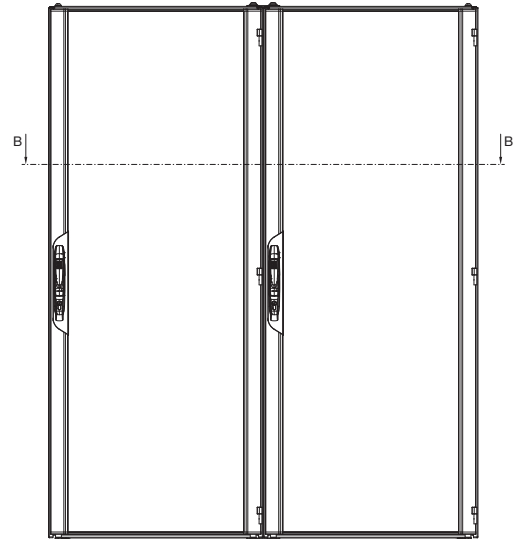

IT infrastructure

IT rack systems

Network/server racks VX IT

Baying system

Section A – A

Section B – B

Detail X

- Baying with baying connector, external, 3 mm, 5301.310
- For retrospectively exchanging racks or LCP devices
 - For retroactive installation/removal of partitions, one-piece, slide-in

Detail Y

- Baying with baying connector, external, 8617.502

Detail V/Z

- Baying with baying connector, external, 9 mm, 7824.540
- For retrospective baying of enclosures with side panels

Network/server racks VX IT**Baying system****Baying with baying connector, external, 8617.502**

Enclosures without side panels, width 799 mm, distance between enclosures 1 mm

**Baying with baying connector, external, 3 mm, 5301.310**

Enclosures without side panels, width 799 mm, distance between enclosures 3 mm

**Baying with baying connector, external, 9 mm, 7824.540**

Enclosures with side panels, width 799 + 9 mm, distance between enclosures 1 mm