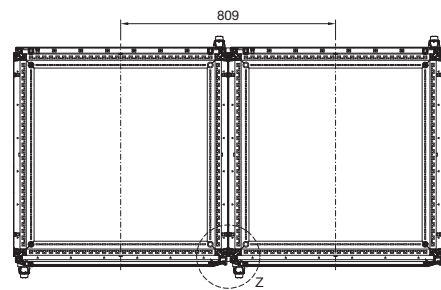

IT infrastructure

IT rack systems

Network/server racks VX IT

Baying system

Section A – A

Section B – B

Detail X

- Baying with baying connector, external, 3 mm, 5301.310
- For retrospectively exchanging racks or LCP devices
 - For retroactive installation/removal of partitions, one-piece, slide-in

Detail Y

- Baying with baying connector, external, 8617.502

Detail V/Z

- Baying with baying connector, external, 9 mm, 7824.540
- For retrospective baying of enclosures with side panels

Network/server racks VX IT**Baying system****Baying with baying connector, external, 8617.502**

Enclosures without side panels, width 799 mm, distance between enclosures 1 mm

**Baying with baying connector, external, 3 mm, 5301.310**

Enclosures without side panels, width 799 mm, distance between enclosures 3 mm

**Baying with baying connector, external, 9 mm, 7824.540**

Enclosures with side panels, width 799 + 9 mm, distance between enclosures 1 mm