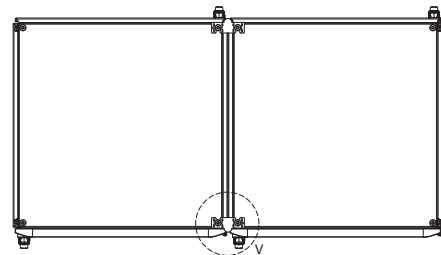

IT infrastructure

IT rack systems

Network/server racks VX IT

Baying system

Section A – A

Section B – B

Detail X

- Baying with baying connector, external, 3 mm, 5301.310
- For retrospectively exchanging racks or LCP devices
 - For retroactive installation/removal of partitions, one-piece, slide-in

Detail Y

- Baying with baying connector, external, 8617.502

Detail V/Z

- Baying with baying connector, external, 9 mm, 7824.540
- For retrospective baying of enclosures with side panels

Network/server racks VX IT**Baying system****Baying with baying connector, external, 8617.502**

Enclosures without side panels, width 799 mm, distance between enclosures 1 mm

**Baying with baying connector, external, 3 mm, 5301.310**

Enclosures without side panels, width 799 mm, distance between enclosures 3 mm

**Baying with baying connector, external, 9 mm, 7824.540**

Enclosures with side panels, width 799 + 9 mm, distance between enclosures 1 mm