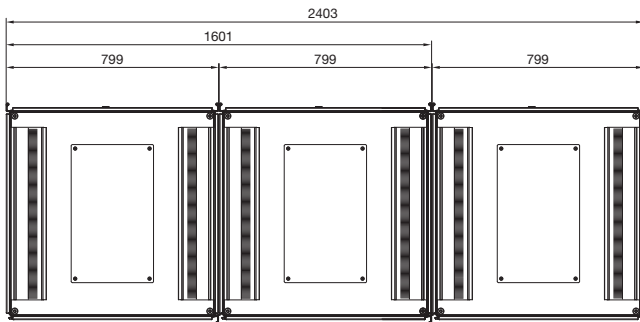

IT infrastructure

IT rack systems

Network/server racks VX IT

Baying system

Section A – A

Section B – B

Detail X

- Baying with baying connector, external, 3 mm, 5301.310
- For retrospectively exchanging racks or LCP devices
 - For retroactive installation/removal of partitions, one-piece, slide-in

Detail Y

- Baying with baying connector, external, 8617.502

Detail V/Z

- Baying with baying connector, external, 9 mm, 7824.540
- For retrospective baying of enclosures with side panels

Network/server racks VX IT**Baying system****Baying with baying connector, external, 8617.502**

Enclosures without side panels, width 799 mm, distance between enclosures 1 mm

**Baying with baying connector, external, 3 mm, 5301.310**

Enclosures without side panels, width 799 mm, distance between enclosures 3 mm

**Baying with baying connector, external, 9 mm, 7824.540**

Enclosures with side panels, width 799 + 9 mm, distance between enclosures 1 mm