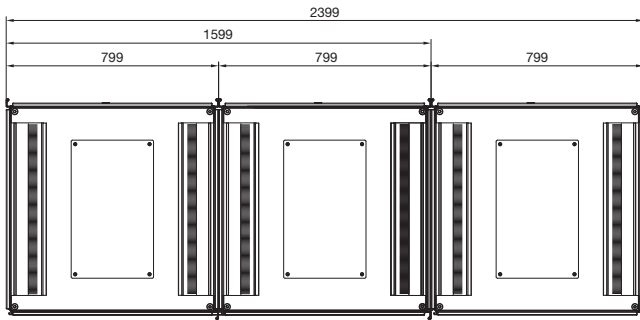

IT infrastructure

IT rack systems

Network/server racks VX IT

Baying system

Section A – A

Section B – B

Detail X

- Baying with baying connector, external, 3 mm, 5301.310
- For retrospectively exchanging racks or LCP devices
 - For retroactive installation/removal of partitions, one-piece, slide-in

Detail Y

- Baying with baying connector, external, 8617.502

Detail V/Z

- Baying with baying connector, external, 9 mm, 7824.540
- For retrospective baying of enclosures with side panels

Network/server racks VX IT**Baying system****Baying with baying connector, external, 8617.502**

Enclosures without side panels, width 799 mm, distance between enclosures 1 mm

**Baying with baying connector, external, 3 mm, 5301.310**

Enclosures without side panels, width 799 mm, distance between enclosures 3 mm

**Baying with baying connector, external, 9 mm, 7824.540**

Enclosures with side panels, width 799 + 9 mm, distance between enclosures 1 mm