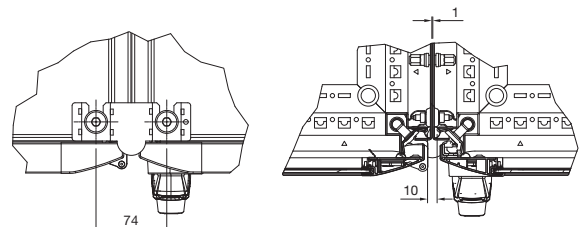

IT infrastructure

IT rack systems

Network/server racks VX IT

Baying system

Section A – A

Section B – B

Detail X

- Baying with baying connector, external, 3 mm, 5301.310
- For retrospectively exchanging racks or LCP devices
 - For retroactive installation/removal of partitions, one-piece, slide-in

Detail Y

- Baying with baying connector, external, 8617.502

Detail V/Z

- Baying with baying connector, external, 9 mm, 7824.540
- For retrospective baying of enclosures with side panels

Network/server racks VX IT**Baying system****Baying with baying connector, external, 8617.502**

Enclosures without side panels, width 799 mm, distance between enclosures 1 mm

**Baying with baying connector, external, 3 mm, 5301.310**

Enclosures without side panels, width 799 mm, distance between enclosures 3 mm

**Baying with baying connector, external, 9 mm, 7824.540**

Enclosures with side panels, width 799 + 9 mm, distance between enclosures 1 mm