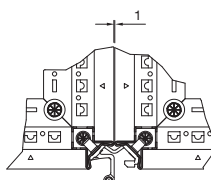

IT infrastructure

IT rack systems

Network/server racks VX IT

Baying system

Section A – A

Section B – B

Detail X

- Baying with baying connector, external, 3 mm, 5301.310
- For retrospectively exchanging racks or LCP devices
 - For retroactive installation/removal of partitions, one-piece, slide-in

Detail Y

- Baying with baying connector, external, 8617.502

Detail V/Z

- Baying with baying connector, external, 9 mm, 7824.540
- For retrospective baying of enclosures with side panels

Network/server racks VX IT**Baying system****Baying with baying connector, external, 8617.502**

Enclosures without side panels, width 799 mm, distance between enclosures 1 mm

**Baying with baying connector, external, 3 mm, 5301.310**

Enclosures without side panels, width 799 mm, distance between enclosures 3 mm

**Baying with baying connector, external, 9 mm, 7824.540**

Enclosures with side panels, width 799 + 9 mm, distance between enclosures 1 mm