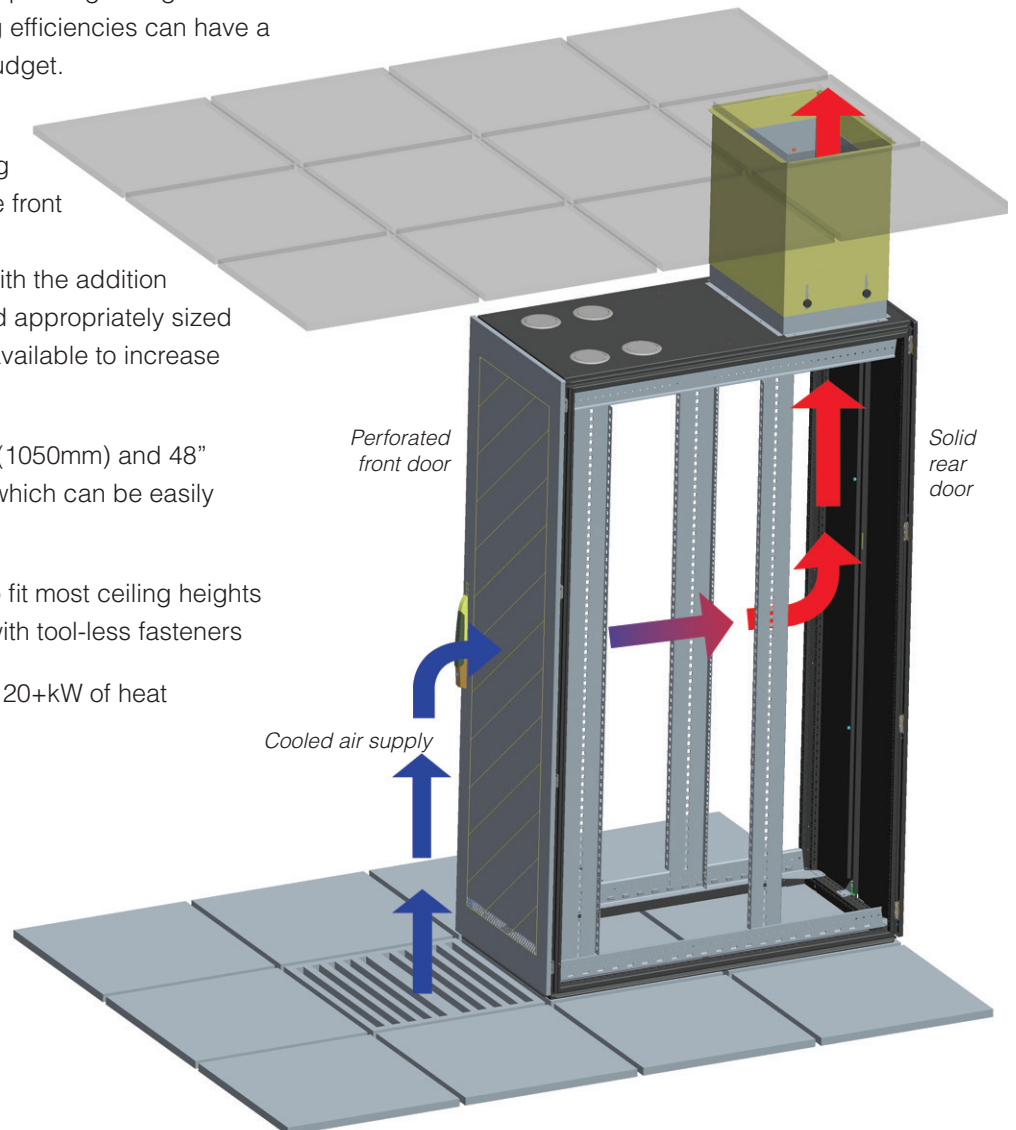

Rittal's Chimney solution directs hot air toward the ceiling ducts, providing containment of cold and hot air at the front and rear side of the enclosure.

Existing installations can be retrofit with the addition of a solid rear door, modified roof and appropriately sized chimney. An active fan base is also available to increase air flow.

- Flexible solution- available for 42" (1050mm) and 48" (1200mm) deep Rittal Enclosures which can be easily retrofitted in the field
- Easy to install- quick adjustment to fit most ceiling heights and attaches to the chimney roof with tool-less fasteners
- Efficient- effectively removes up to 20+kW of heat per enclosure

*Rittal Chimney  
Tool-less height adjustment  
Tool-less attachment to roof*

*Exhausted air passes through chimney and into the return air duct which eliminates hot air from entering the data center*