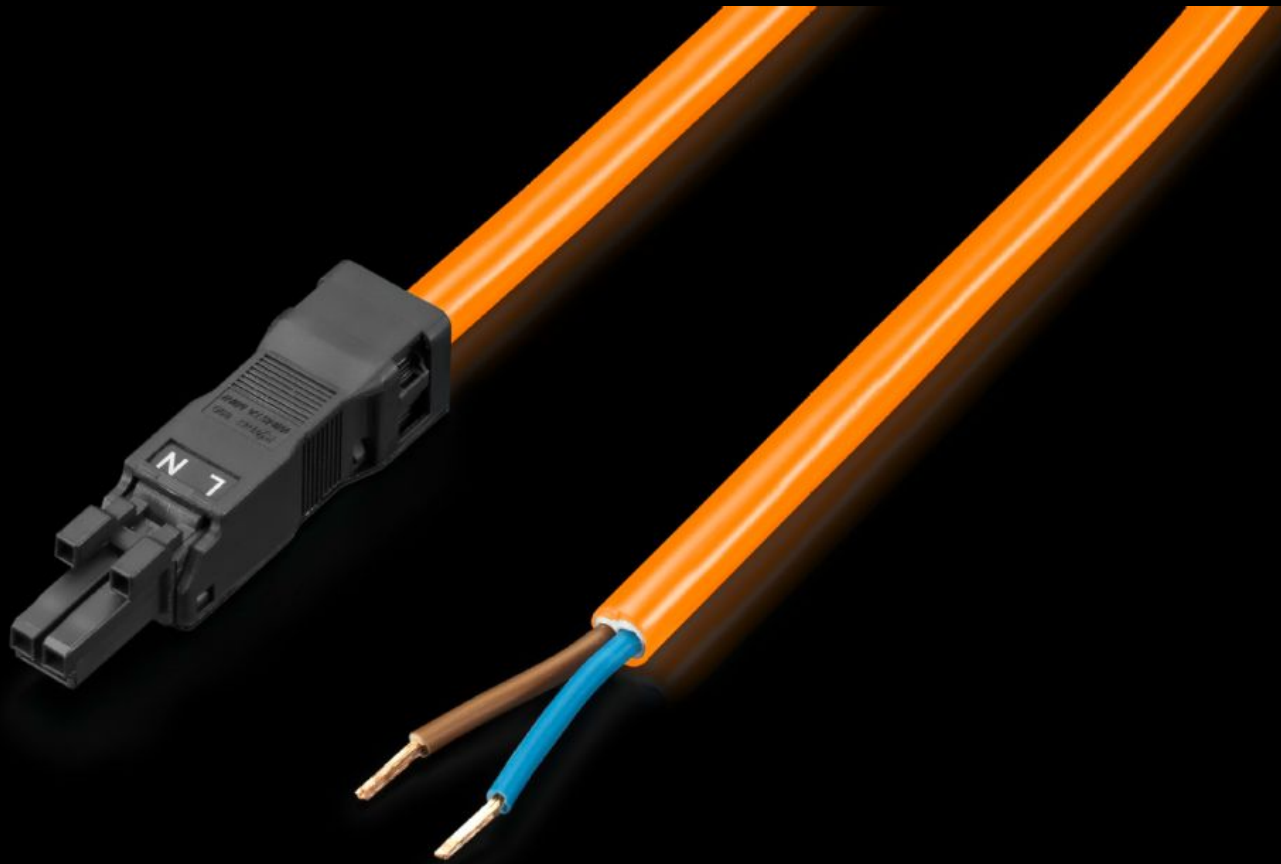

Rittal – The System.

Faster – better – everywhere.

SZ 2500.420 Connection cable

State: 4/07/2026 (Source: rittal.com/au-en)

ENCLOSURES

POWER DISTRIBUTION

CLIMATE CONTROL

IT INFRASTRUCTURE

SOFTWARE & SERVICES

FRIEDHELM LOH GROUP