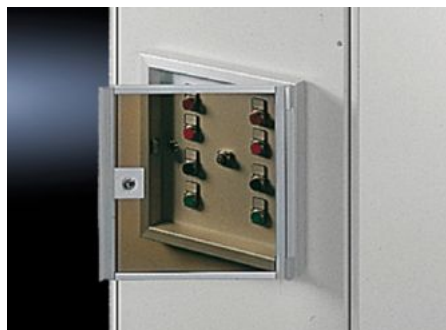

# FT 2791.000 - Viewing window for operating panel

For the protection of display and control components. With a max. build height of 35 mm to fit operating panels AX and AE.

## Features

Model No.	FT 2791.000
Material	Frame: Aluminium, natural anodised. Glass panel: Smoked acrylic
Supply includes	Lock insert no. 3524 E
To fit Model No.	2741.010 2741.000
To fit	Enclosure type: Operating panel AX AE Width: = 377 mm Height: = 297 mm
Packs of	1 pc(s).
Net weight	1.6 kg
Gross weight	1.88 kg
Customs tariff number	76101000
ETIM 9	EC002527
ETIM 8	EC002527
ECLASS 8.0	27182204