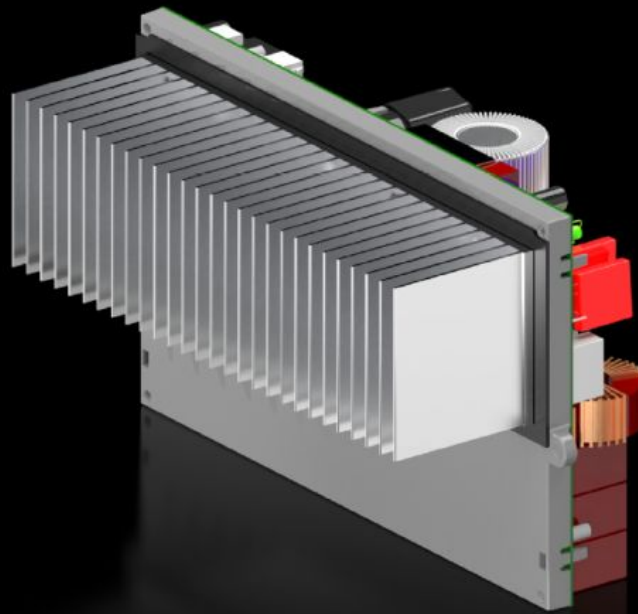

Rittal – The System.

Faster – better – everywhere.

SK 3398.342 Inverter

State: 4/06/2026 (Source: rittal.com/au-en)

ENCLOSURES

POWER DISTRIBUTION

CLIMATE CONTROL

IT INFRASTRUCTURE

SOFTWARE & SERVICES

FRIEDHELM LOH GROUP