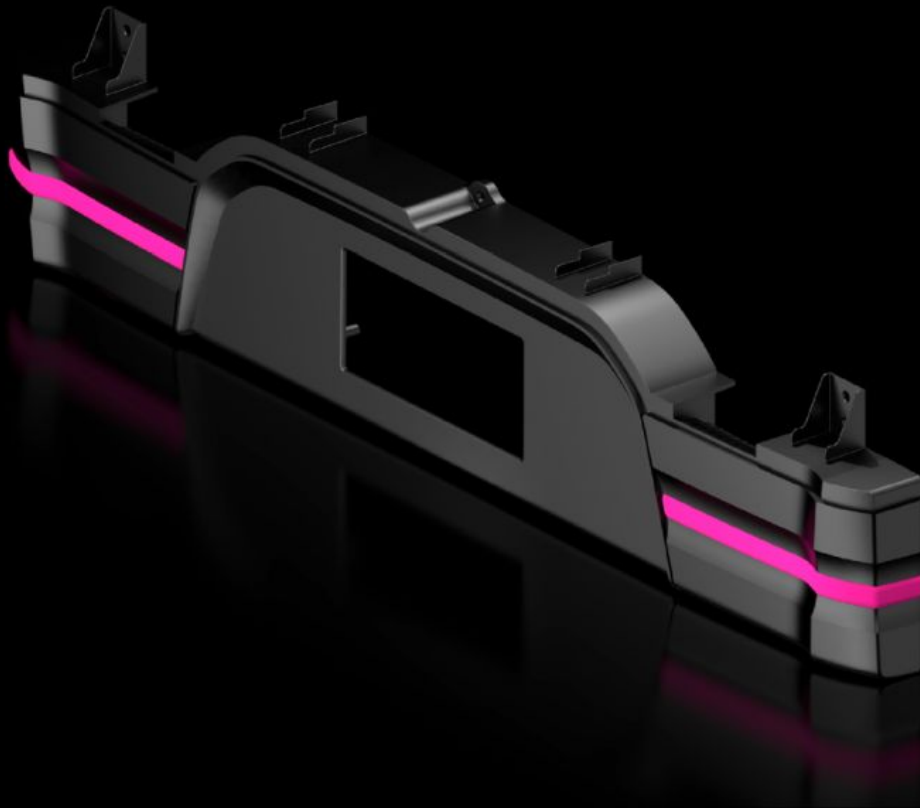

Rittal – The System.

Faster – better – everywhere.

SK 3398.348

Cover

State: 15/05/2026 (Source: rittal.com/au-en)

ENCLOSURES

POWER DISTRIBUTION

CLIMATE CONTROL