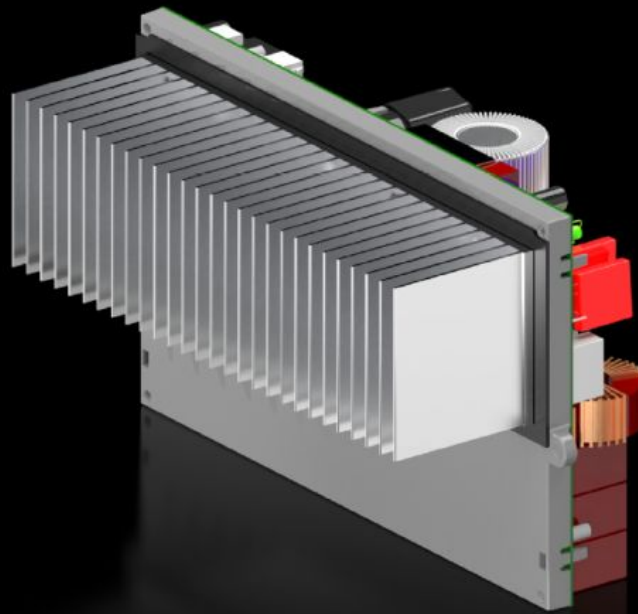

Rittal – The System.

Faster – better – everywhere.

SK 3398.408 Inverter

State: 21/05/2026 (Source: rittal.com/au-en)

ENCLOSURES

POWER DISTRIBUTION

CLIMATE CONTROL

IT INFRASTRUCTURE

SOFTWARE & SERVICES

FRIEDHELM LOH GROUP

SK 3398.408 - Inverter

Spare part

Features

Model No.	SK 3398.408
To fit Model No.	3334300 3188640 3188940 3189640 3189940 3334300 3334400
Packs of	1 pc(s).
Net weight	2.84 kg
Gross weight	3.485 kg
Customs tariff number	85044087
ETIM 9	EC000855
ETIM 8	EC000855
ECLASS 8.0	27189269