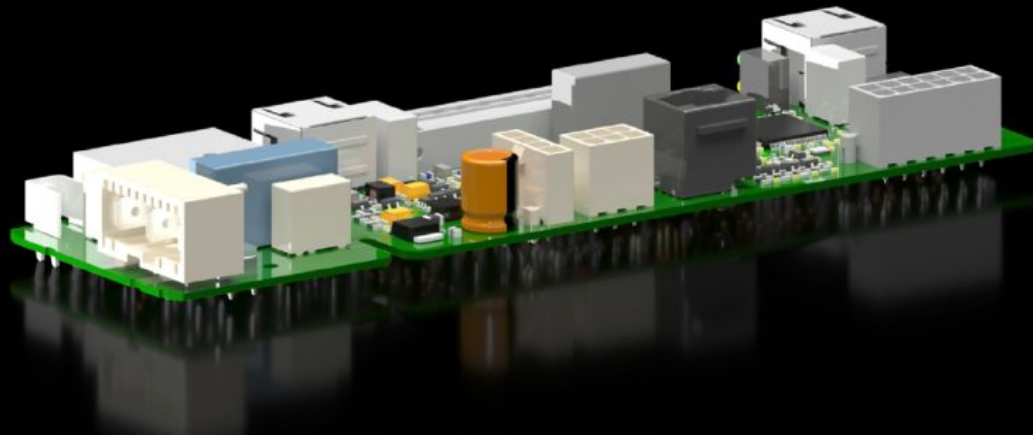

Rittal – The System.

Faster – better – everywhere.

SK 3398.598 Controller

State: 12/04/2026 (Source: rittal.com/au-en)

ENCLOSURES

POWER DISTRIBUTION

CLIMATE CONTROL

IT INFRASTRUCTURE

SOFTWARE & SERVICES

FRIEDHELM LOH GROUP

SK 3398.598 - Controller

Features

Model No.	SK 3398.598
Packs of	1 pc(s).
Net weight	0.11 kg
Gross weight	0.26 kg
Customs tariff number	90328900
ECLASS 8.0	29170101
