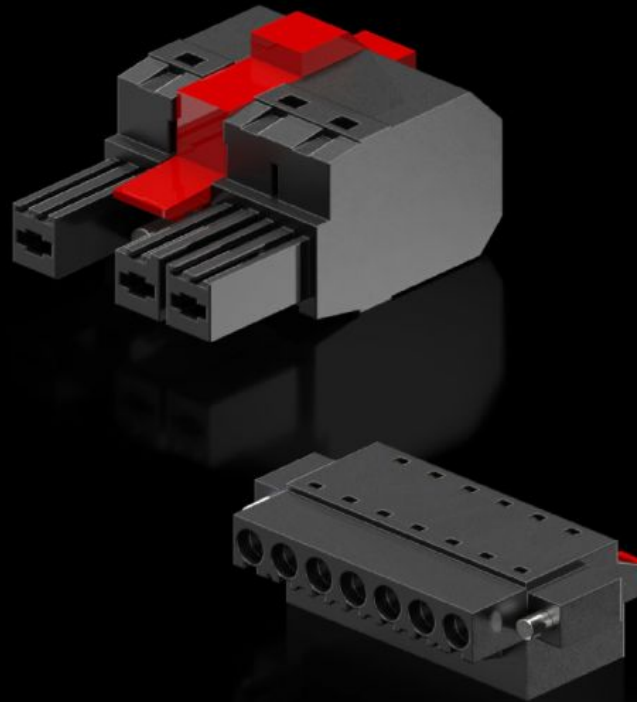

Rittal – The System.

Faster – better – everywhere.

SK 3398.658 Connector

State: 21/04/2026 (Source: rittal.com/au-en)

ENCLOSURES

POWER DISTRIBUTION

CLIMATE CONTROL

IT INFRASTRUCTURE

SOFTWARE & SERVICES

FRIEDHELM LOH GROUP

SK 3398.658 - Connector

Features

Model No.	SK 3398.658
Packs of	1 set(s)
Net weight	0.03 kg
Gross weight	0.035 kg
Customs tariff number	85369095
ECLASS 8.0	27180704
Product description	for Blue e+ S wall-mounted cooling unit