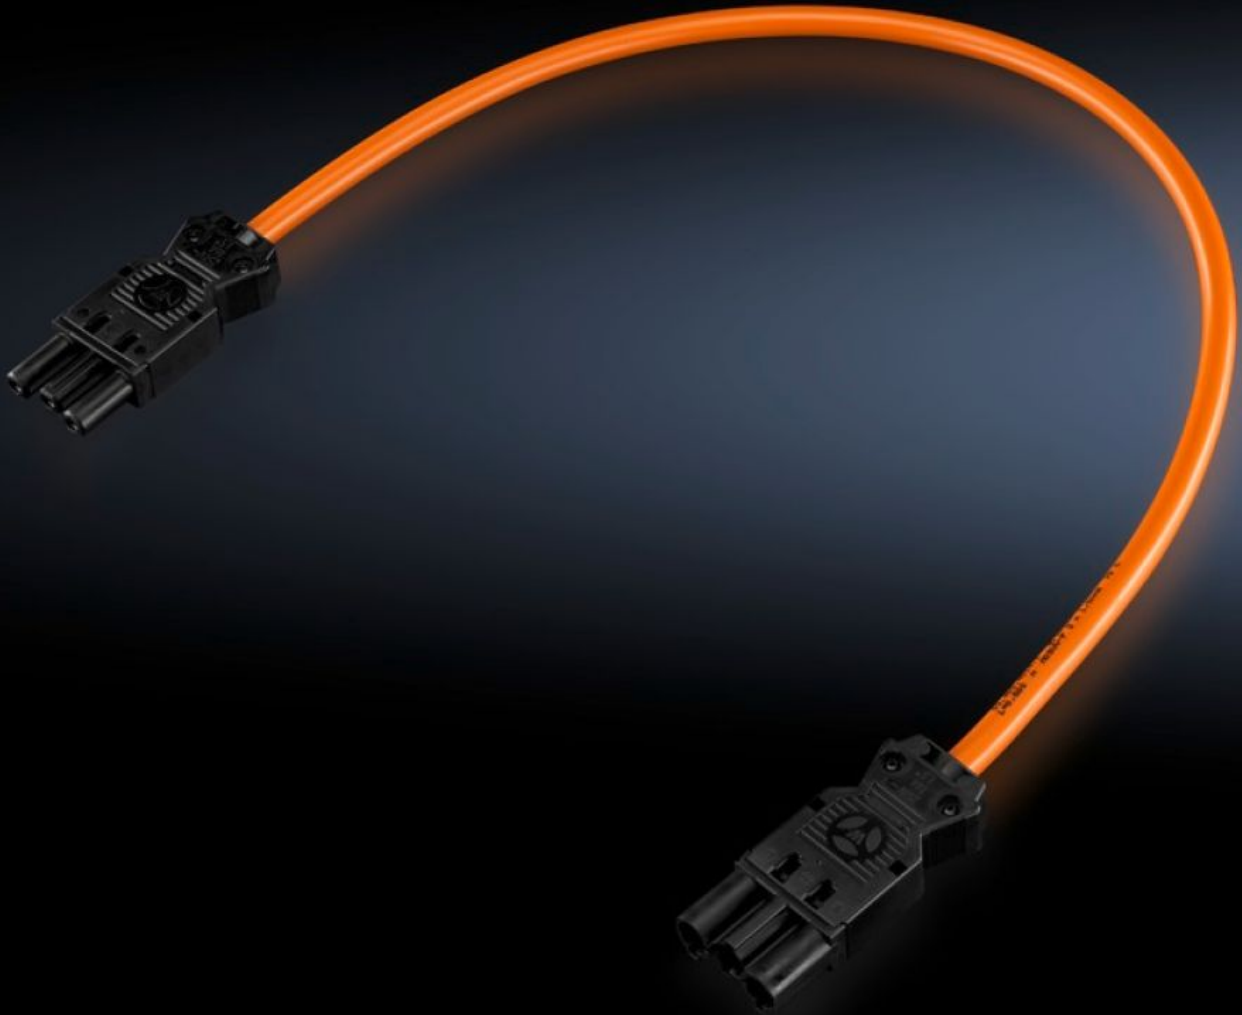

Rittal – The System.

Faster – better – everywhere.

SZ 4315.400 Connection cable

State: 7/05/2026 (Source: rittal.com/au-en)

ENCLOSURES

POWER DISTRIBUTION

CLIMATE CONTROL

IT INFRASTRUCTURE

SOFTWARE & SERVICES

FRIEDHELM LOH GROUP