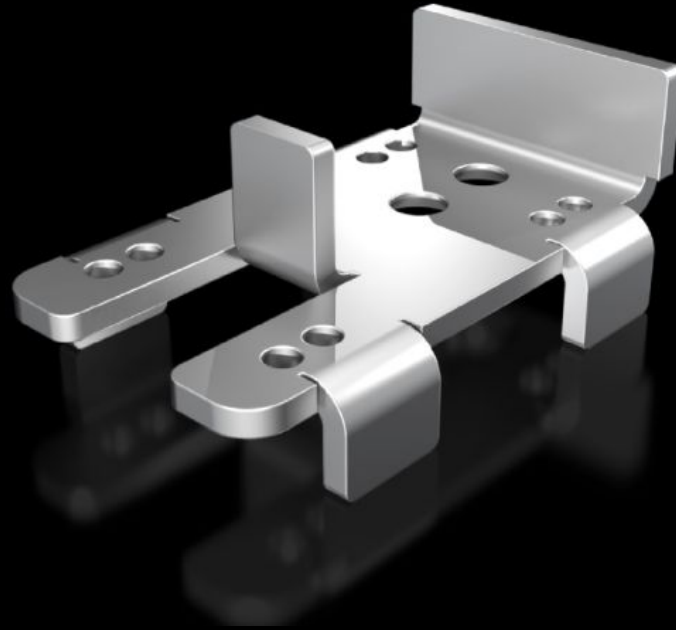

Rittal – The System.

Faster – better – everywhere.

VX 5302.351

Mounting bracket

State: 1/04/2026 (Source: rittal.com/au-en)

ENCLOSURES

POWER DISTRIBUTION

CLIMATE CONTROL

IT INFRASTRUCTURE

SOFTWARE & SERVICES

FRIEDHELM LOH GROUP

VX 5302.351 - Mounting bracket for door operated switches in VX, VX IT, TX CableNet

For attaching a door-operated switch to the enclosure frame.

Features

Model No.	VX 5302.351
Product description	To secure a door-operated switch to the frame of the VX, VX IT and TX CableNet in conjunction with the various door variants in these enclosure systems. Depending on the door variant, this is secured to the horizontal frame section at the top or onto the vertical sections at the sides.
Supply includes	Assembly parts
Packs of	1 pc(s).
Net weight	0.065 kg
Gross weight	0.069 kg
Customs tariff number	83024900
ETIM 9	EC002620
ECLASS 8.0	27189234
Product description	Mounting bracket to secure a door-operated switch to the frame of the VX, VX IT in conjunction with the various door variants in the VX, VX IT enclosure system.