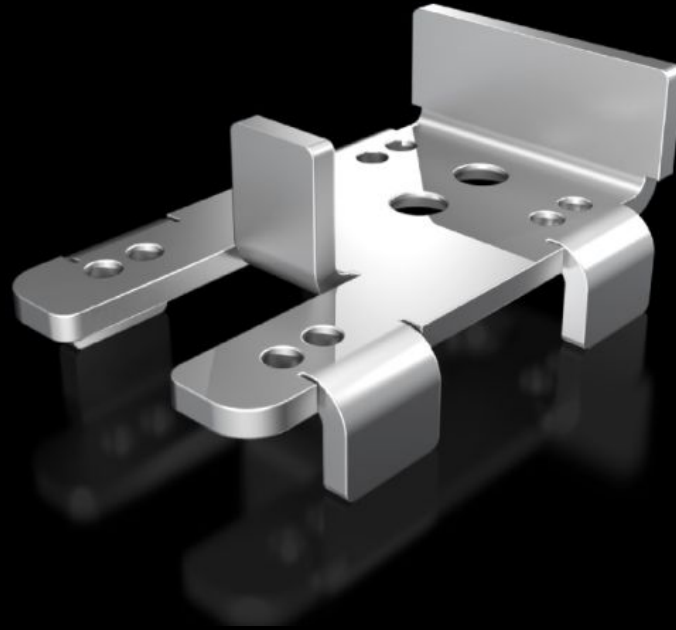

Rittal – The System.

Faster – better – everywhere.

VX 5302.351

Mounting bracket

State: 2/06/2026 (Source: rittal.com/au-en)

ENCLOSURES

POWER DISTRIBUTION

CLIMATE CONTROL

IT INFRASTRUCTURE

SOFTWARE & SERVICES

FRIEDHELM LOH GROUP

VX 5302.351 - Mounting bracket for door operated switches in VX, VX IT, TX CableNet

For attaching a door-operated switch to the enclosure frame.

Features

Model No.	VX 5302.351
Product description	To secure a door-operated switch to the frame of the VX, VX IT and TX CableNet in conjunction with the various door variants in these enclosure systems. Depending on the door variant, this is secured to the horizontal frame section at the top or onto the vertical sections at the sides.
Supply includes	Assembly parts
Packs of	1 pc(s).
Net weight	0.065 kg
Gross weight	0.071 kg
Customs tariff number	83024900
ETIM 9	EC002620
ECLASS 8.0	27189234
Product description	Mounting bracket to secure a door-operated switch to the frame of the VX, VX IT in conjunction with the various door variants in the VX, VX IT enclosure system.