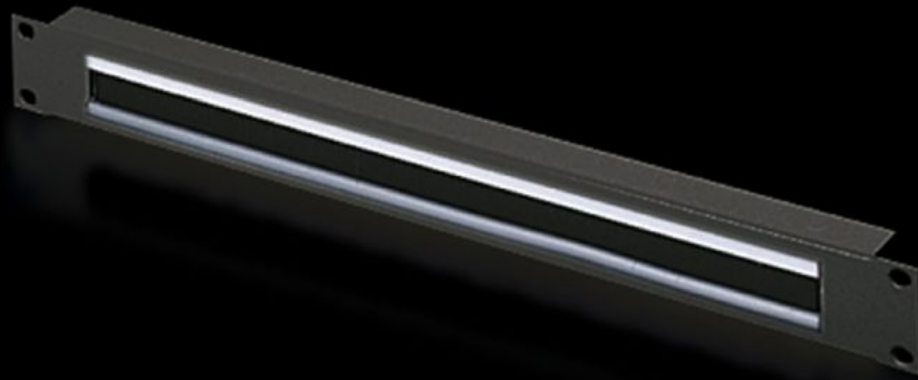

Rittal – The System.

Faster – better – everywhere.

DK 5502.255

Cable management panel with brush strip

State: 2/06/2026 (Source: rittal.com/au-en)

ENCLOSURES

POWER DISTRIBUTION

CLIMATE CONTROL

IT INFRASTRUCTURE

SOFTWARE & SERVICES

FRIEDHELM LOH GROUP