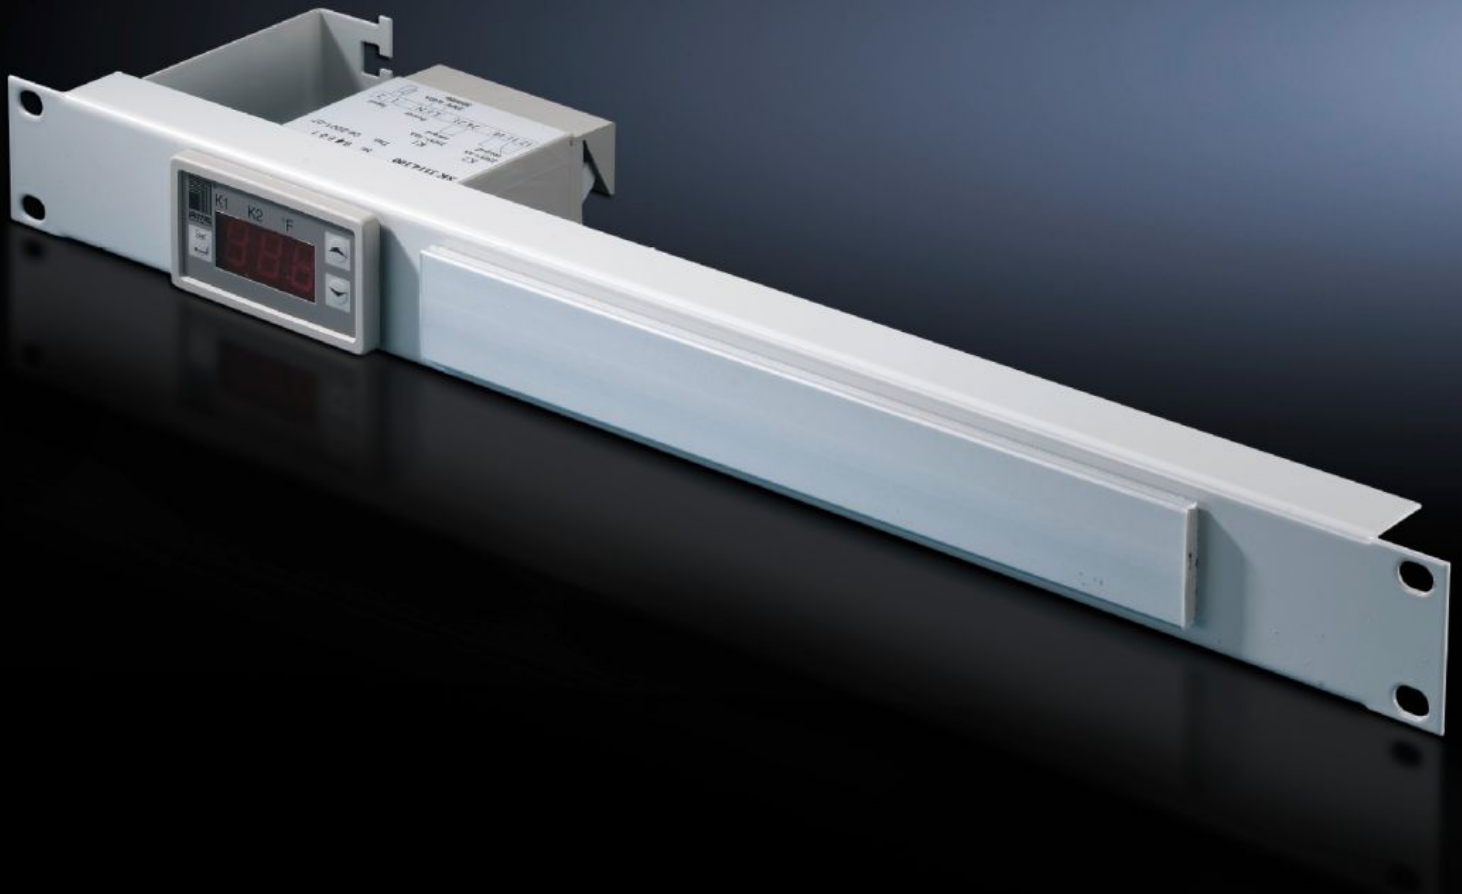

Rittal – The System.

Faster – better – everywhere.

SK 7109.035

**Digital enclosure internal
temperature display and thermostat**

State: 17/06/2026 (Source: rittal.com/au-en)

ENCLOSURES

POWER DISTRIBUTION

CLIMATE CONTROL

IT INFRASTRUCTURE

SOFTWARE & SERVICES

FRIEDHELM LOH GROUP

SK 7109.035 - Digital enclosure internal temperature display and thermostat integrated into a patch panel 1 U

Features

Model No.	SK 7109.035
Product description	Including cable attachment for connection cable and label holder.
Technical specifications	Three-digit, 7-segment display Option of switching between °C/°F Includes 1800 mm long NTC sensor Two relay outputs as change-over contact and normally open contact (max. contact load 230 V, 6 A) Freely selectable switching difference
Colour	RAL 7035
Packs of	1 pc(s).
Setting range	5 °C...55 °C
Rated operating voltage	100 V - 230 V, 1~, 50 Hz/60 Hz 24 V - 60 V (DC)
Net weight	0.72 kg
Gross weight	0.86 kg
Customs tariff number	94039910
ETIM 9	EC004587
ETIM 8	EC004587
ECLASS 8.0	27210707
Product description	DK Patch-Panel, with digital enclosure internal , temperature display and thermostat, 1 HE, 482.6 mm (19"), Installation depth: 100 mm, RAL 7036

Tender text

Rittal patch panel with temperature display
and thermostat, RAL 7035

Small dimensions

Depth: 100 mm

„The three-digit, 7-segment display is 13 mm high and
easy to read

„can be switched between °C/°F

Setting range: +5°C to +55°C

„Display and switching accuracy ± 2 K

„Mounting cutout 68 x 33 mm

„Minimum and maximum recorded temperatures are saved
until the next reset.

Material: Spray finished in RAL 7035