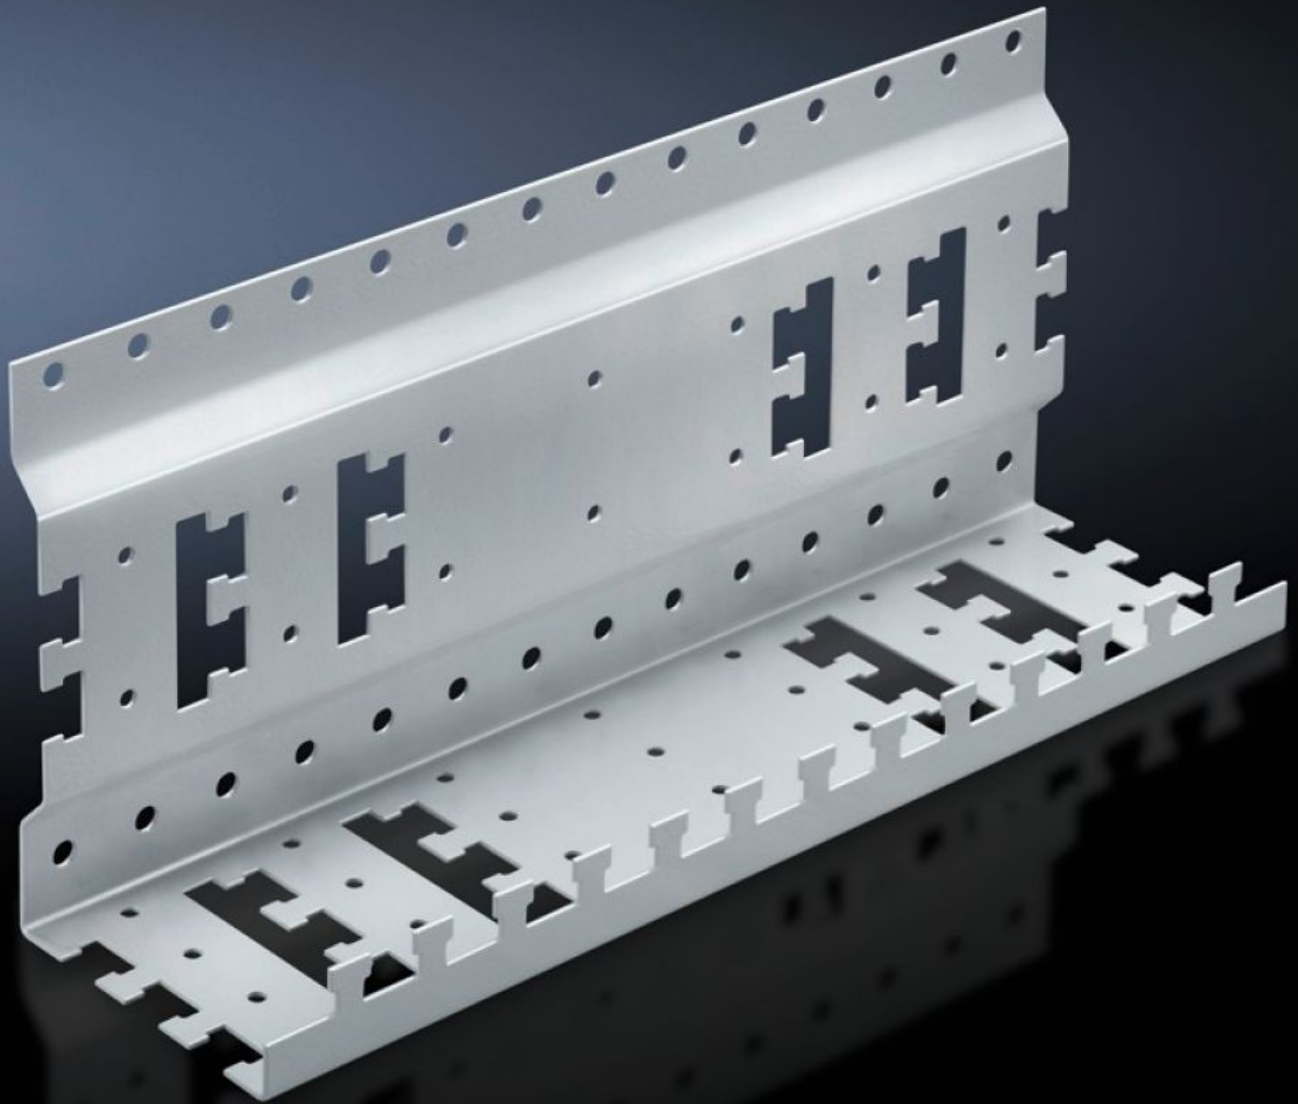

Rittal – The System.

Faster – better – everywhere.

DK 7246.500

Support

State: 24/05/2026 (Source: rittal.com/au-en)

ENCLOSURES

POWER DISTRIBUTION

CLIMATE CONTROL

IT INFRASTRUCTURE

SOFTWARE & SERVICES

FRIEDHELM LOH GROUP