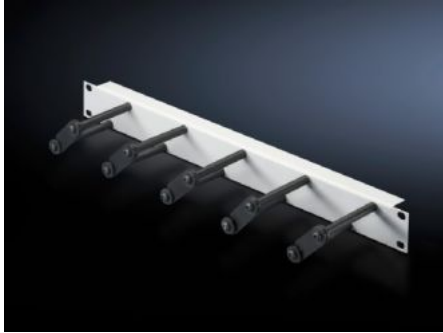

# DK 7257.050 - Cable management panel with cable routing bars for horizontal cable management

For horizontal management of the patch cables with cable routing bars, allows user-friendly modification and extension of the cabling by opening the individual cable routing bars.

## Features

Model No.	DK 7257.050
Product description	For horizontal management of the patch cables with 5 cable routing bars. Opening the individual cable routing bars allows user-friendly modification and extension of the cabling.
Material	Panel: Sheet steel, spray finished Cable routing bars: Plastic
Colour	Panel: RAL 7035 Cable routing bars: RAL 9005
Depth of bars	100 mm
Number bars per U	5
Dimensions	Width: 482.6 mm
Units	1 U
Packs of	1 pc(s).
Net weight	0.6 kg
Gross weight	0.629 kg
Customs tariff number	73182900
ETIM 9	EC002624

Material:

Panel: Sheet steel, spray-finished, RAL 7035

Cable routing bars: Plastic, black

Dimensions: 1 U, bar depth approx. 80 mm

Number of bars: 5

Packs of 1.

Make/model: Rittal type: Cable management panel,