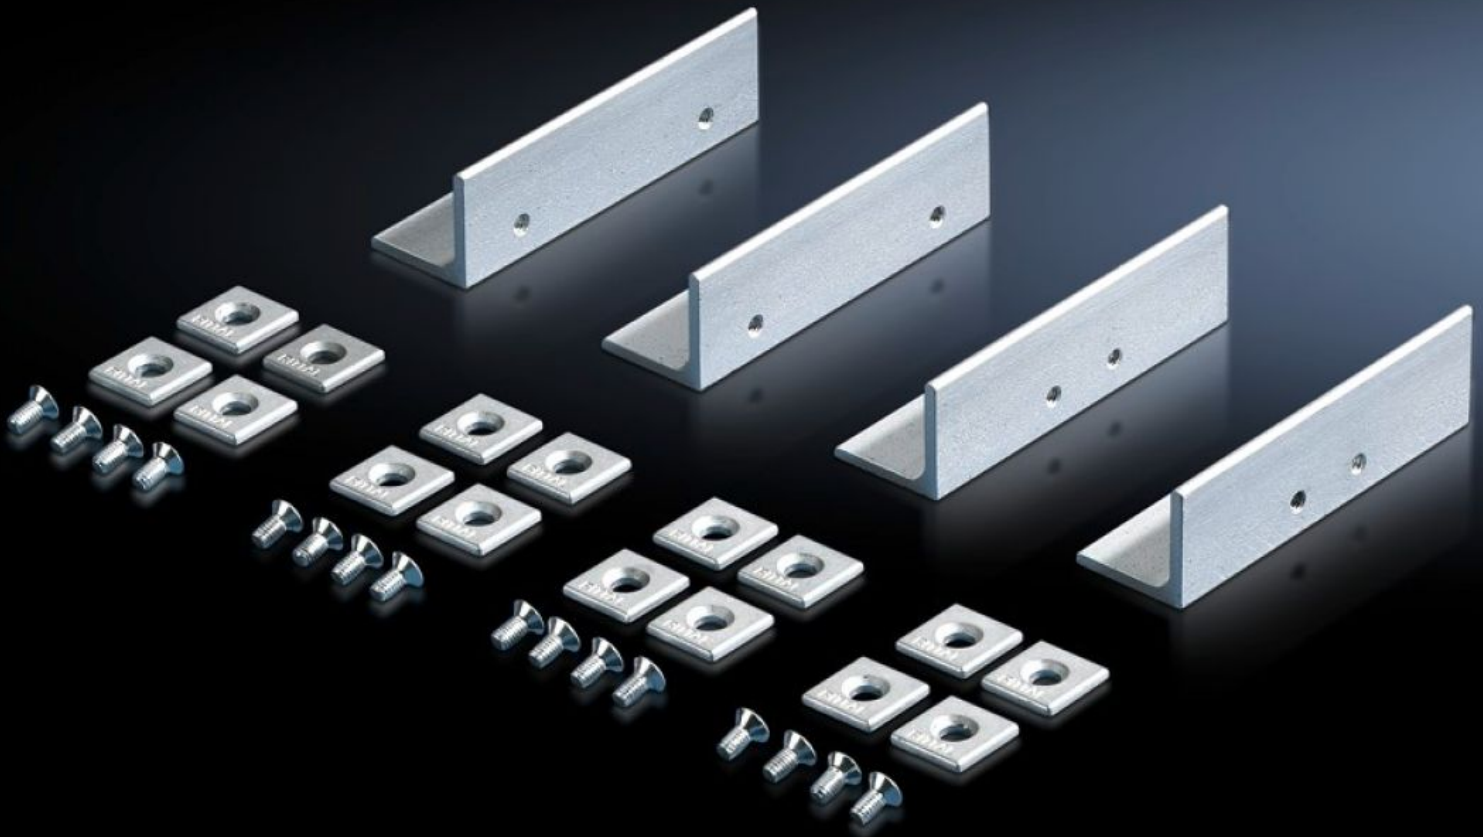

Rittal – The System.

Faster – better – everywhere.

TS 7829.400 Kit

State: 7/05/2026 (Source: rittal.com/au-en)

ENCLOSURES

POWER DISTRIBUTION

CLIMATE CONTROL

IT INFRASTRUCTURE

SOFTWARE & SERVICES

FRIEDHELM LOH GROUP