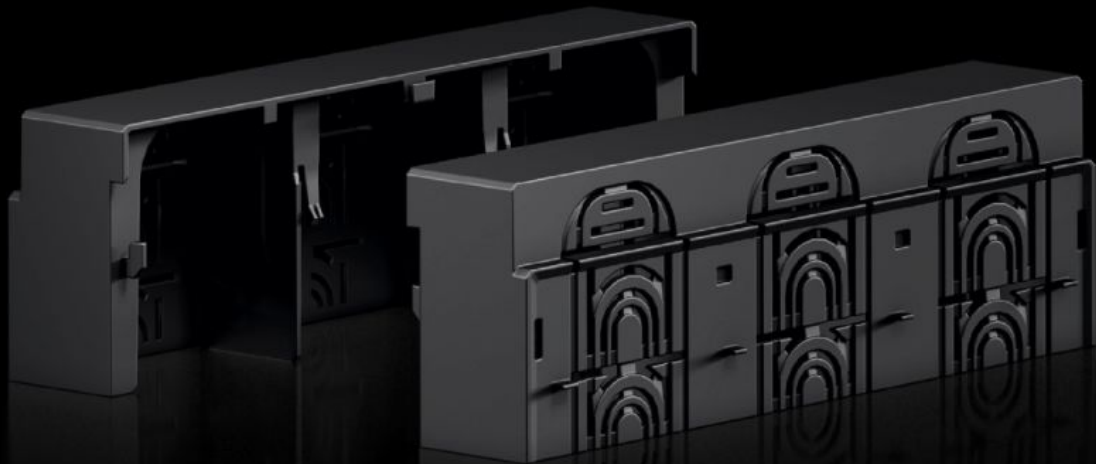

Rittal – The System.

Faster – better – everywhere.

RX 9365.533

RiLineX connection space cover

State: 22/05/2026 (Source: rittal.com/au-en)

ENCLOSURES

POWER DISTRIBUTION

CLIMATE CONTROL

IT INFRASTRUCTURE

SOFTWARE & SERVICES

FRIEDHELM LOH GROUP